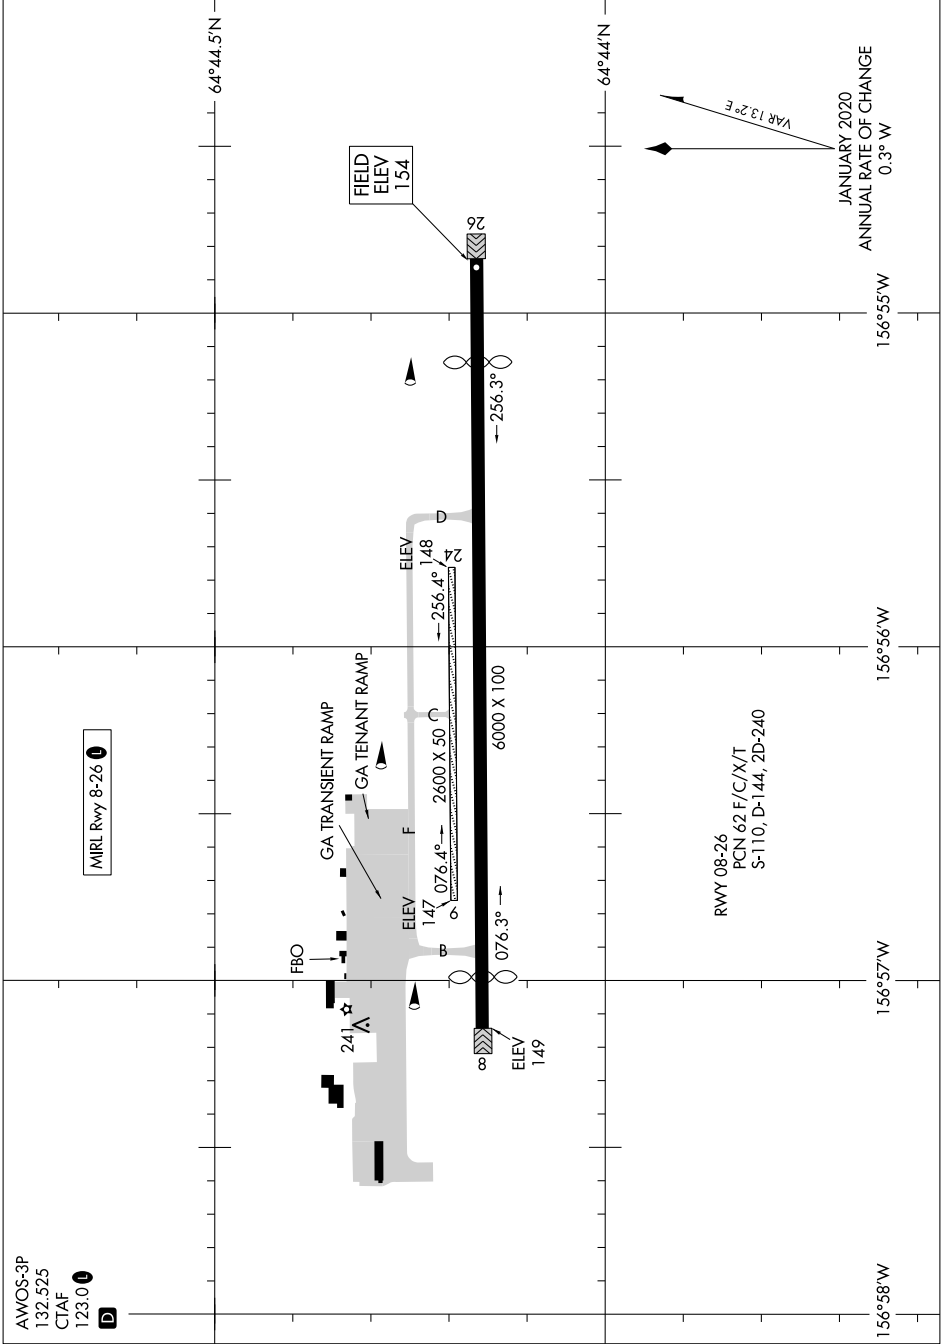

25051

AIRPORT DIAGRAM

AL-1229 (FAA)

EDWARD G PITKA SR (GAL) (PAGA)
GALENA, AK

AK, 20 FEB 2025 to 17 APR 2025

MIRL Rwy 8-26

AWOS-3P
132.525
CTAF
123.0

AIRPORT DIAGRAM

25051

EDWARD G PITKA SR (GAL) (PAGA)
GALENA, AK

AK, 20 FEB 2025 to 17 APR 2025