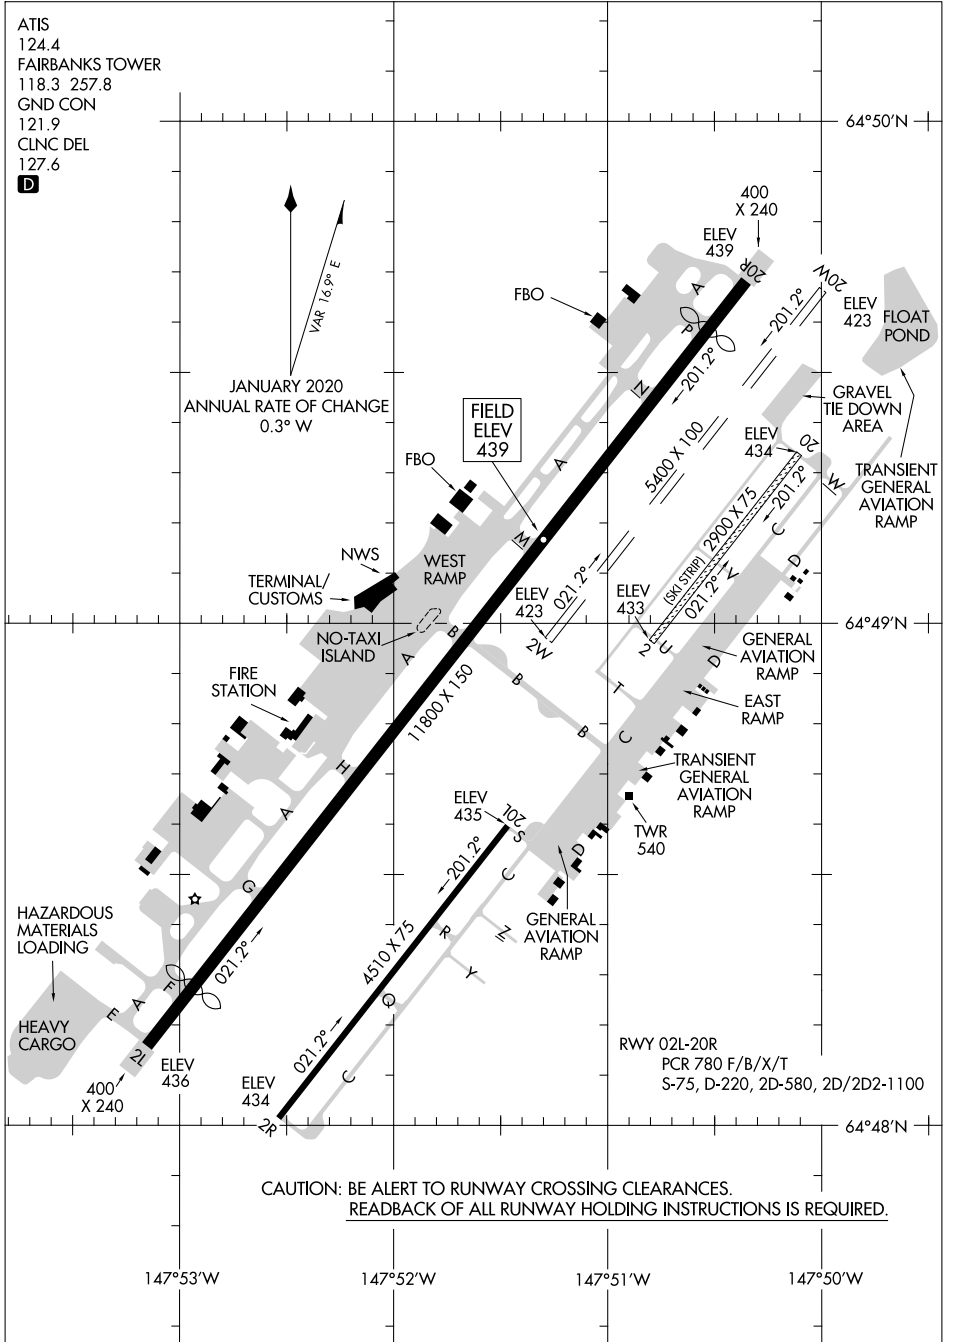

AIRPORT DIAGRAM

AL-1234 (FAA)

FAIRBANKS INTL (FAI) (PAFA)

FAIRBANKS, ALASKA

ATIS
 124.4
 FAIRBANKS TOWER
 118.3 257.8
 GND CON
 121.9
 CLNC DEL
 127.6

JANUARY 2020
 ANNUAL RATE OF CHANGE
 0.3° W
 VAR 16.9° E

CAUTION: BE ALERT TO RUNWAY CROSSING CLEARANCES.
 READBCK OF ALL RUNWAY HOLDING INSTRUCTIONS IS REQUIRED.

AK, 20 FEB 2025 to 17 APR 2025

AK, 20 FEB 2025 to 17 APR 2025

AIRPORT DIAGRAM

FAIRBANKS, ALASKA

FAIRBANKS INTL (FAI) (PAFA)