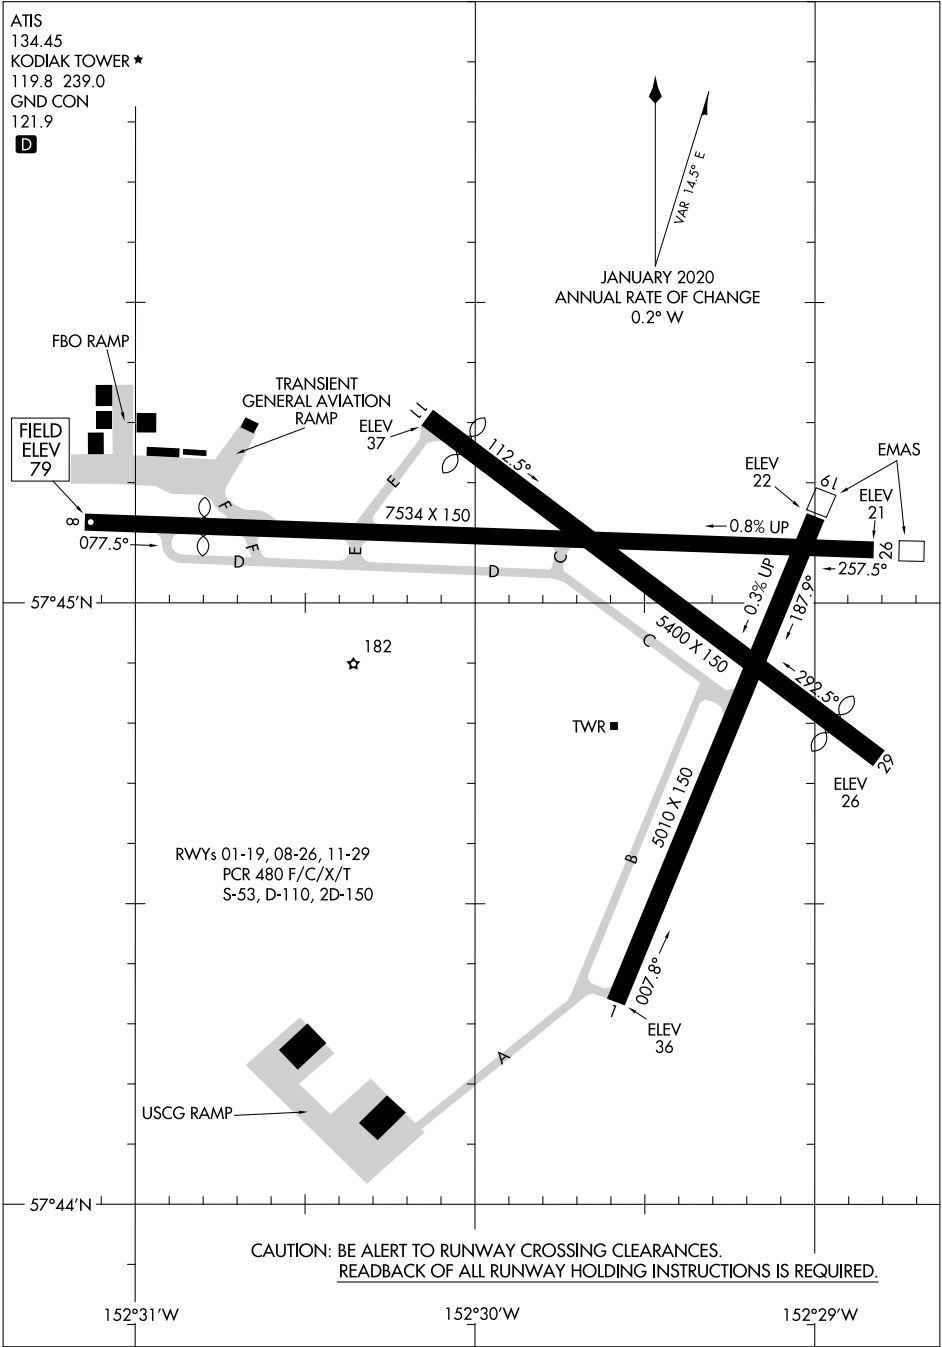

ATIS
 134.45
 KODIAK TOWER ★
 119.8 239.0
 GND CON
 121.9
D

↑
 VAR 14.5° E
 JANUARY 2020
 ANNUAL RATE OF CHANGE
 0.2° W

AK, 20 FEB 2025 to 17 APR 2025

AK, 20 FEB 2025 to 17 APR 2025

**CAUTION: BE ALERT TO RUNWAY CROSSING CLEARANCES.
 READBACK OF ALL RUNWAY HOLDING INSTRUCTIONS IS REQUIRED.**