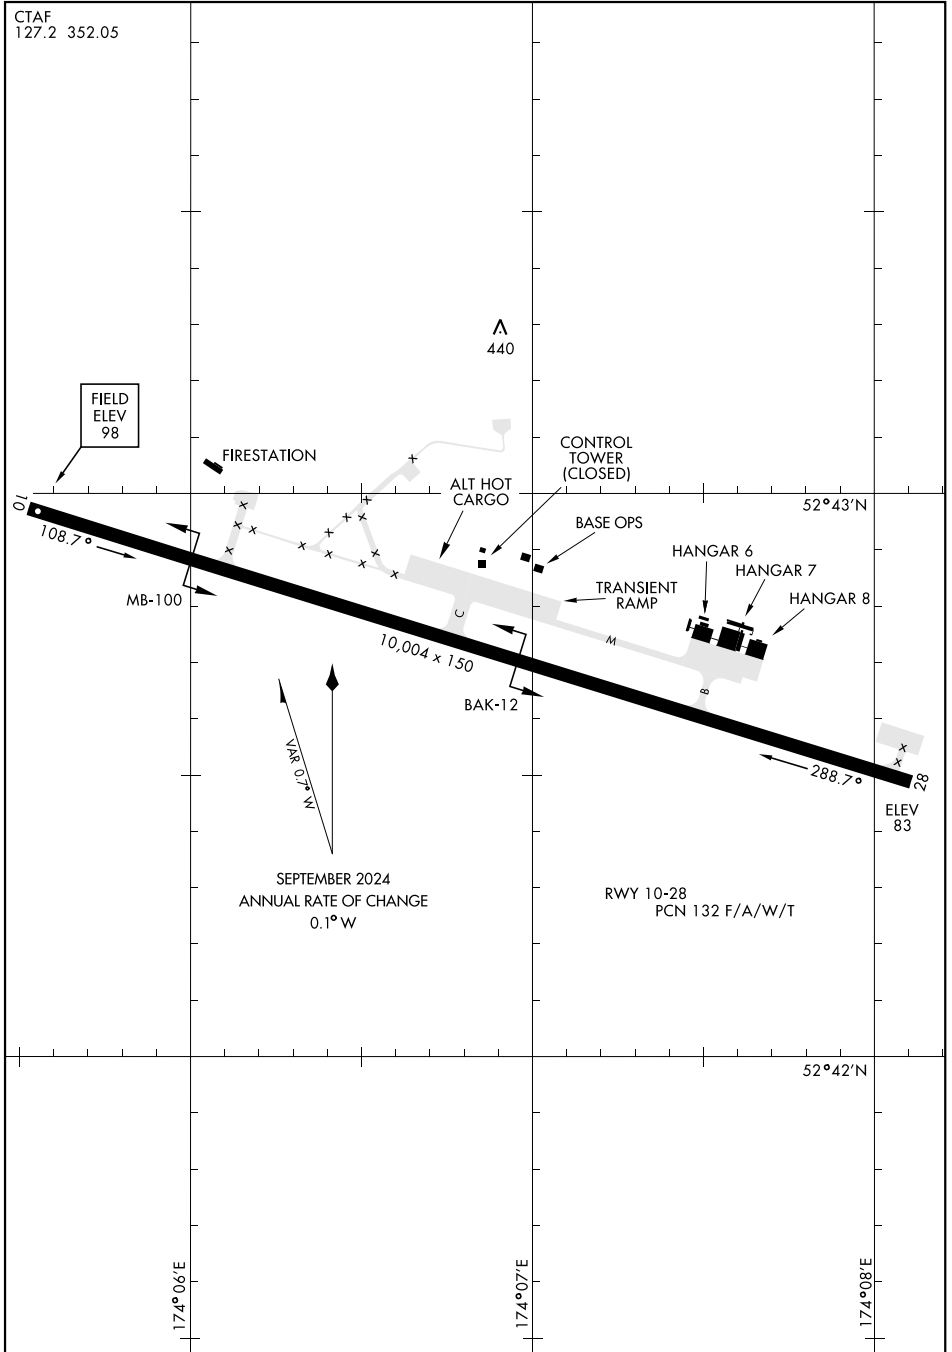

25051

AIRPORT DIAGRAM

[USAF]

EARECKSON AS (SYA) (PASY)

SHEMYA ISLAND, ALASKA

CTAF
127.2 352.05

AK, 20 FEB 2025 to 17 APR 2025

AK, 20 FEB 2025 to 17 APR 2025

AIRPORT DIAGRAM

SHEMYA ISLAND, ALASKA
EARECKSON AS (SYA) (PASY)