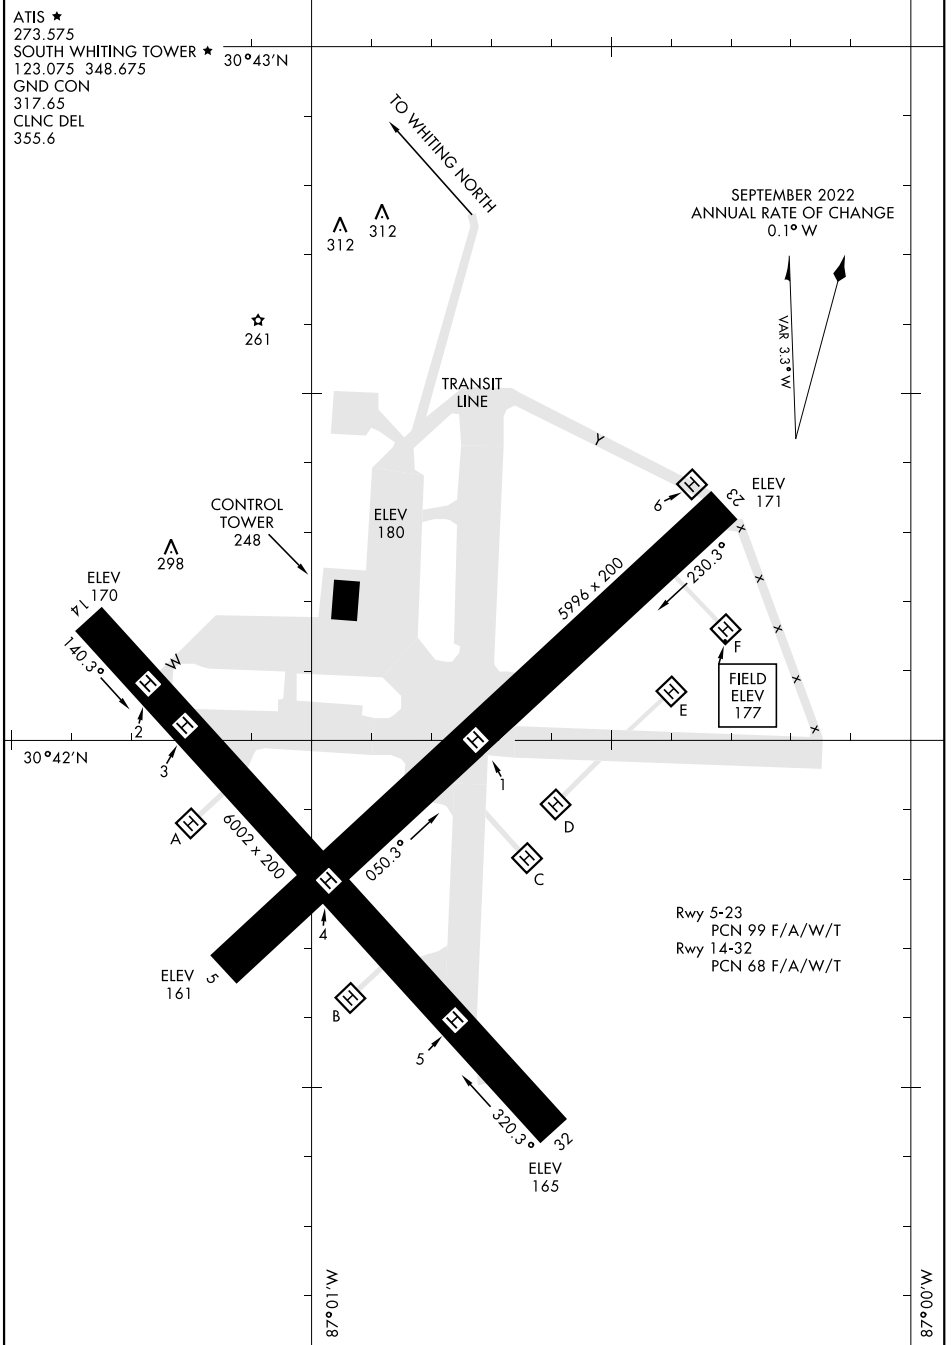

AIRPORT DIAGRAM

[USN]

WHITING FLD NAS - SOUTH (KNDZ)

MILTON, FLORIDA

ATIS ★
 273.575
 SOUTH WHITING TOWER ★ 30°43'N
 123.075 348.675
 GND CON
 317.65
 CLNC DEL
 355.6

SE-3, 20 FEB 2025 to 20 MAR 2025

SE-3, 20 FEB 2025 to 20 MAR 2025

AIRPORT DIAGRAM

MILTON, FLORIDA
WHITING FLD NAS - SOUTH (KNDZ)