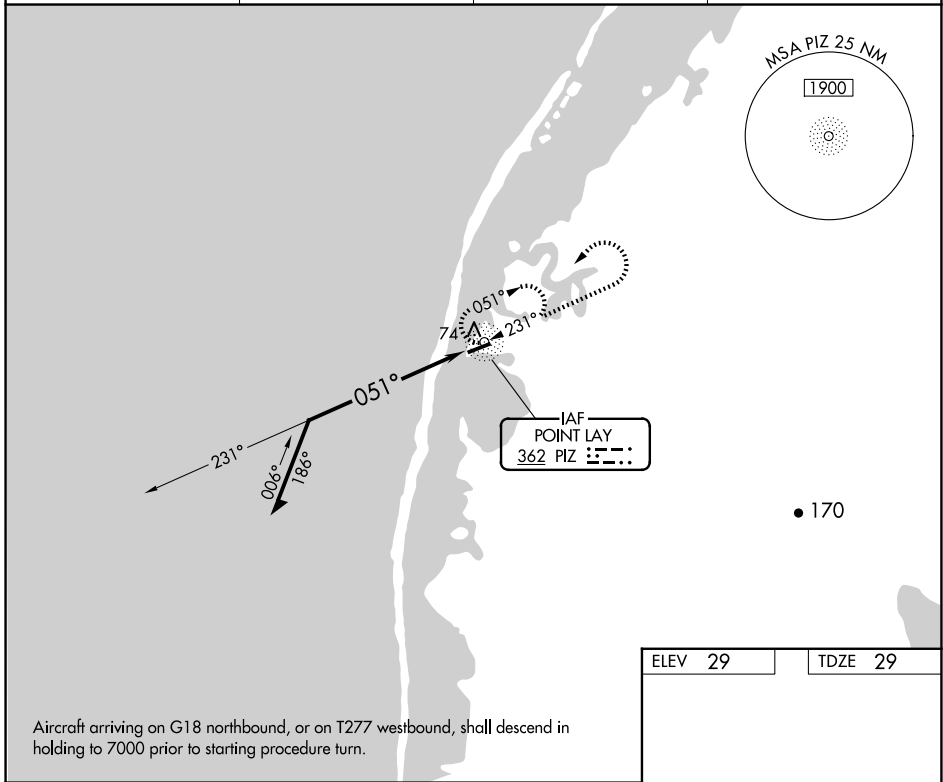

NDB PIZ	APP CRS	Rwy Idg	4500
362	051°	TDZE	29
		Apt Elev	29

NDB RWY 5

POINT LAY LRRS (PIZ) (PPIZ)

-33°C		MISSED APPROACH: Climb to 1000, then climbing left turn to 2000 direct PIZ NDB and hold.	
AWOS-3P	ANCHORAGE CENTER	BARROW RADIO	CTAF
135.65	119.65 363.25	122.4	122.8 0