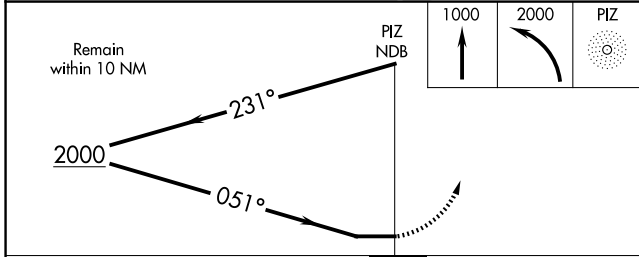

NDB PIZ	APP CRS	Rwy Idg	4500
362	051°	TDZE	29
		Apt Elev	29

NDB RWY 5

POINT LAY LRRS (PIZ) (PPIZ)

-33°C		MISSED APPROACH: Climb to 1000, then climbing left turn to 2000 direct PIZ NDB and hold.	
AWOS-3P	ANCHORAGE CENTER	BARROW RADIO	CTAF
135.65	119.65 363.25	122.4	122.8 0