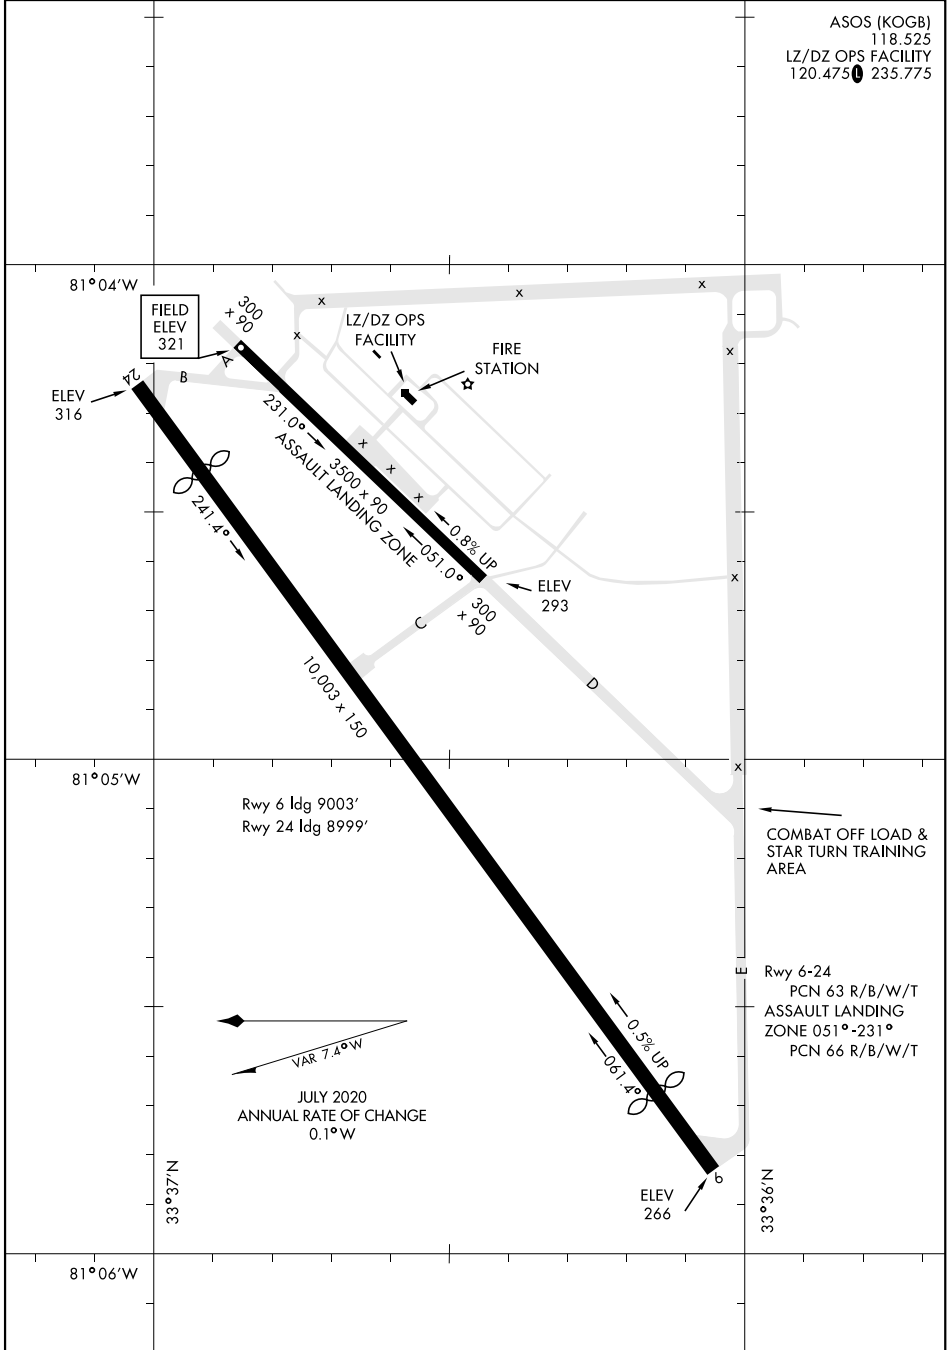

AIRPORT DIAGRAM

AFD-3017 [USAF]

NORTH AF AUX (KXNO)

NORTH, SOUTH CAROLINA

ASOS (K0GB)
 118.525
 LZ/DZ OPS FACILITY
 120.475  235.775

SE-2, 20 FEB 2025 to 20 MAR 2025

SE-2, 20 FEB 2025 to 20 MAR 2025

AIRPORT DIAGRAM

NORTH, SOUTH CAROLINA

NORTH AF AUX (KXNO)