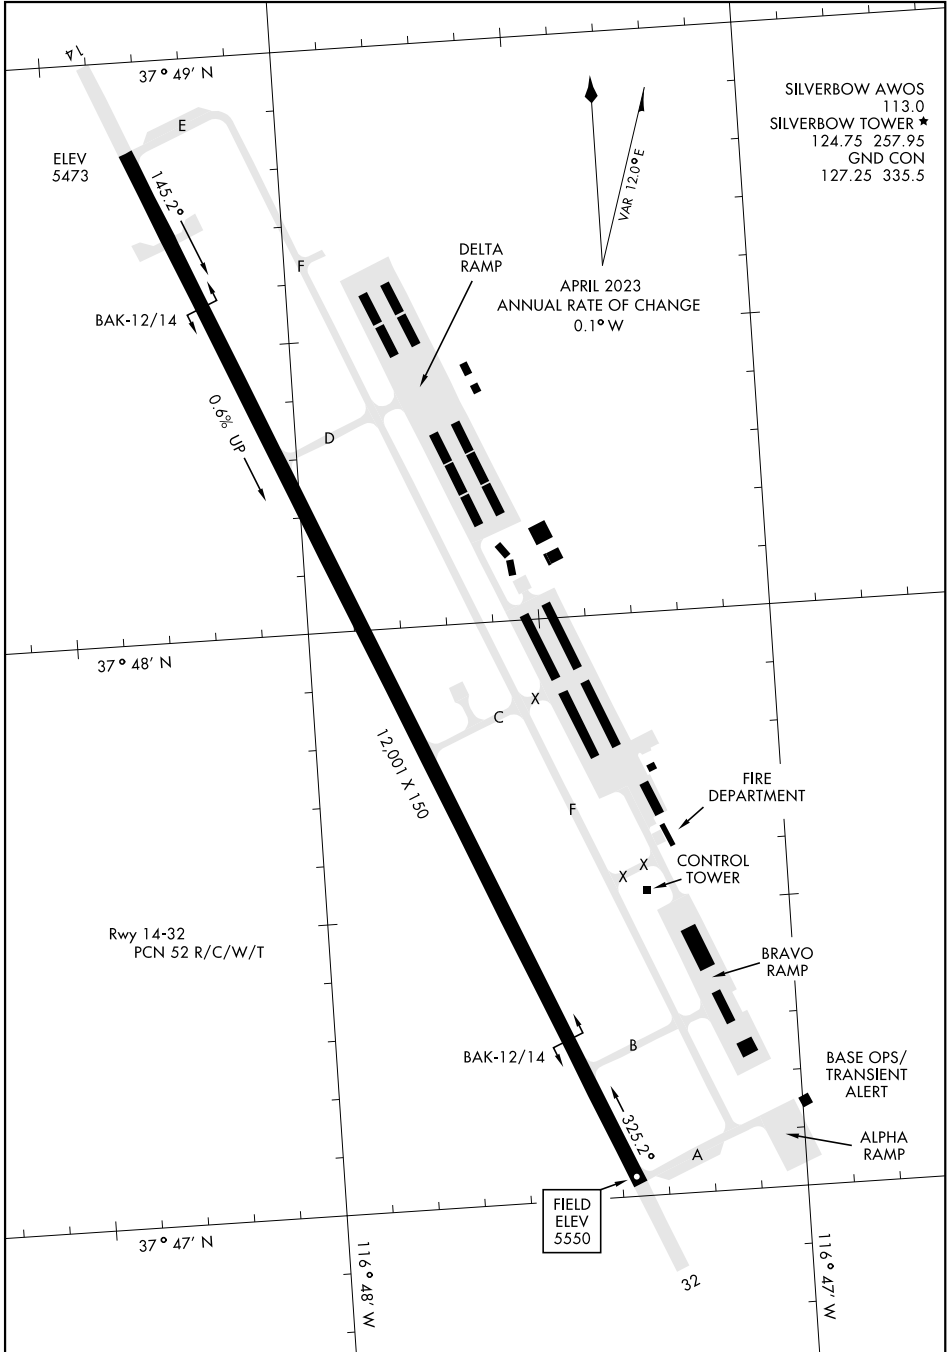

# AIRPORT DIAGRAM

AL-3188 [USAF]

TONOPAH TEST RANGE (KTNX)

TONOPAH, NEVADA

SW-4, 20 FEB 2025 to 20 MAR 2025

SW-4, 20 FEB 2025 to 20 MAR 2025

# AIRPORT DIAGRAM

TONOPAH, NEVADA  
TONOPAH TEST RANGE (KTNX)