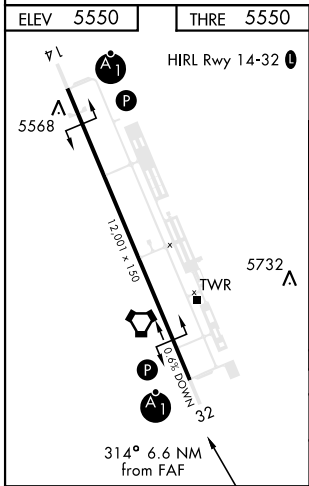

VOR/DME Z RWY 32

VORTAC TQQ 113.0 Chan 77	APCH CRS 314°	Rwy Idg THRE: 12,001 5550 Arprt Elev: 5550
--	-------------------------	---

AL-3188 [USAF]

TONOPAH TEST RANGE (KTNX)

⚠ *Circling not authorized W of Rwy 14-32.

ALSIF-1

MISSED APPROACH: Climb to 11,000 direct to TPH VORTAC and hold. Continue climb in holding to 11,000.

AWOS 113.0	NELLIS CONTROL 119.35 254.4	SILVERBOW TOWER * 124.75 257.95 0	GND CON 127.25 335.5
----------------------	---------------------------------------	--	--------------------------------

CATEGORY	A	B	C	D	E
S-32	6080/24 530 (600-1/2)		6080/55 530 (600-1)	NOT AUTHORIZED	
C CIRCLING*	6080-1 530 (600-1)		6080-1 1/2 530 (600-1 1/2)	NOT AUTHORIZED	

VOR/DME Z RWY 32

SW-4, 20 FEB 2025 to 20 MAR 2025