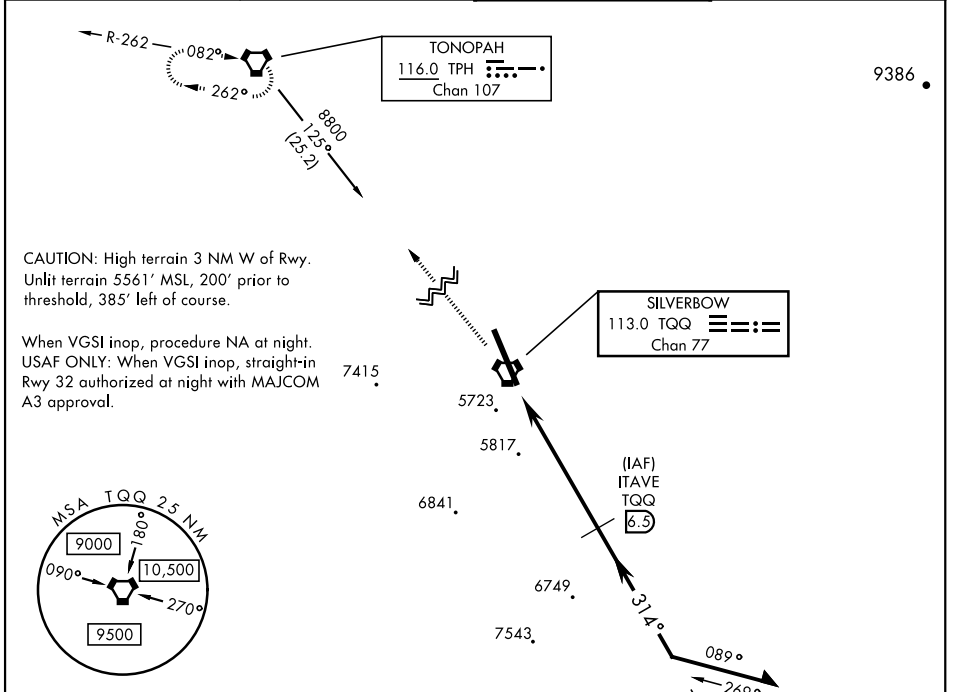

VOR/DME Z RWY 32

VORTAC TQQ 113.0 Chan 77	APCH CRS 314°	Rwy Idg THRE: 12,001 5550 Arprt Elev: 5550
--	-------------------------	---

AL-3188 [USAF]

TONOPAH TEST RANGE (KTNX)

⚠ *Circling not authorized W of Rwy 14-32.

ALSIF-1

MISSED APPROACH: Climb to 11,000 direct to TPH VORTAC and hold. Continue climb in holding to 11,000.

AWOS 113.0	NELLIS CONTROL 119.35 254.4	SILVERBOW TOWER * 124.75 257.95 0	GND CON 127.25 335.5
----------------------	---------------------------------------	--	--------------------------------

CATEGORY	A	B	C	D	E
S-32	6080/24 530 (600-1/2)		6080/55 530 (600-1)	NOT AUTHORIZED	
C CIRCLING*	6080-1 530 (600-1)		6080-1 1/2 530 (600-1 1/2)	NOT AUTHORIZED	

VOR/DME Z RWY 32

SW-4, 20 FEB 2025 to 20 MAR 2025

SW-4, 20 FEB 2025 to 20 MAR 2025