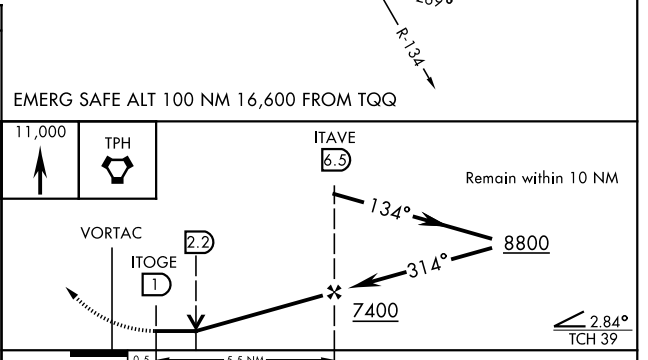

VOR/DME Z RWY 32

VORTAC TQQ 113.0 Chan 77	APCH CRS 314°	Rwy Idg THRE: 12,001 5550 Arprt Elev: 5550
--	-------------------------	---

AL-3188 [USAF]

TONOPAH TEST RANGE (KTNX)

⚠ *Circling not authorized W of Rwy 14-32.

ALSIF-1

MISSED APPROACH: Climb to 11,000 direct to TPH VORTAC and hold. Continue climb in holding to 11,000.

AWOS 113.0	NELLIS CONTROL 119.35 254.4	SILVERBOW TOWER * 124.75 257.95 0	GND CON 127.25 335.5
----------------------	---------------------------------------	--	--------------------------------