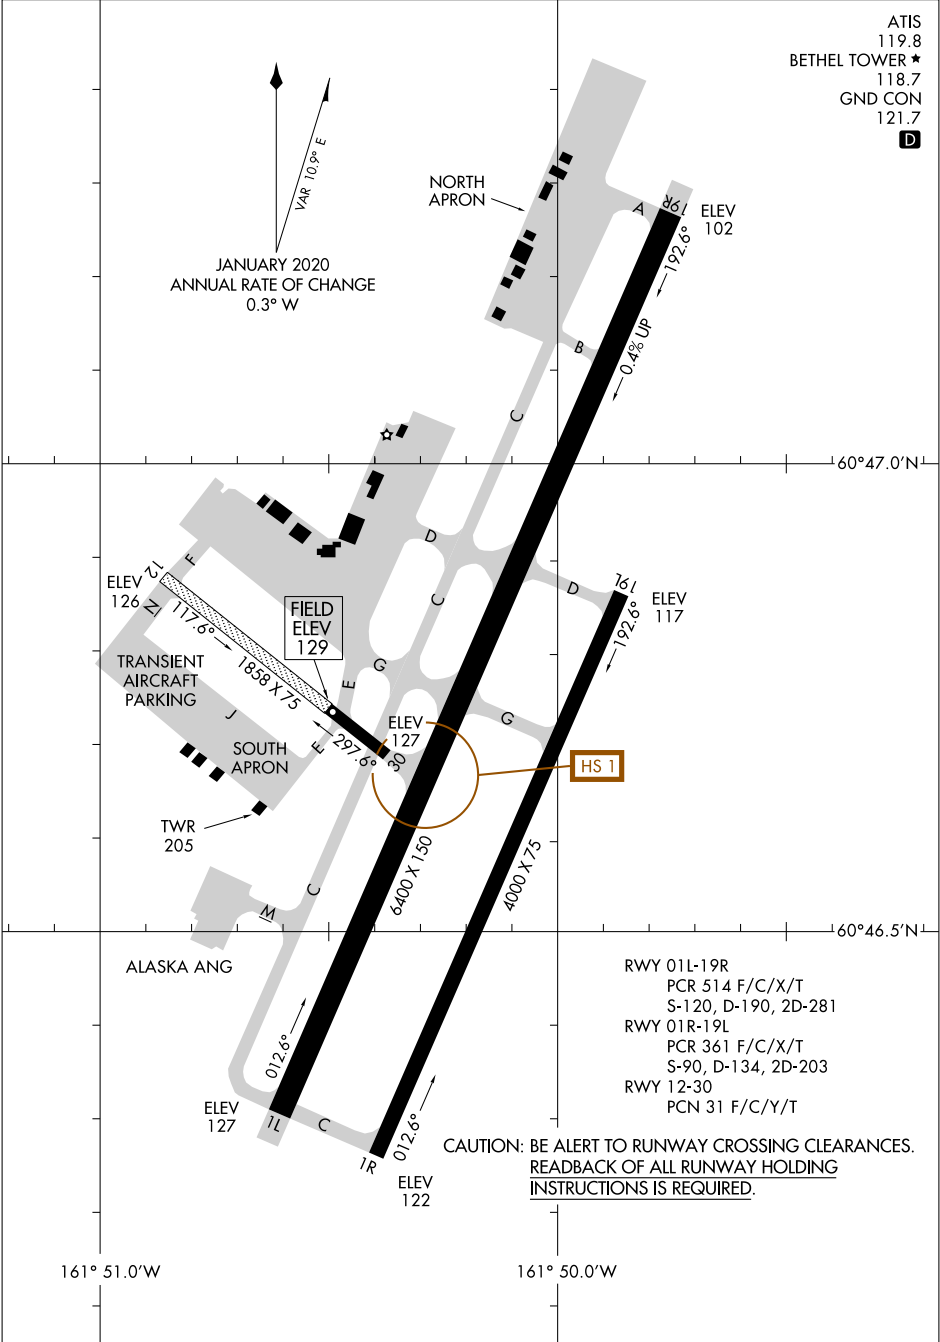

AIRPORT DIAGRAM

AL-5001 (FAA)

BETHEL (BET)(PABE)
BETHEL, ALASKA

ATIS 119.8
 BETHEL TOWER ★ 118.7
 GND CON 121.7
D

AK, 20 FEB 2025 to 17 APR 2025

AK, 20 FEB 2025 to 17 APR 2025

AIRPORT DIAGRAM

BETHEL, ALASKA
BETHEL (BET)(PABE)