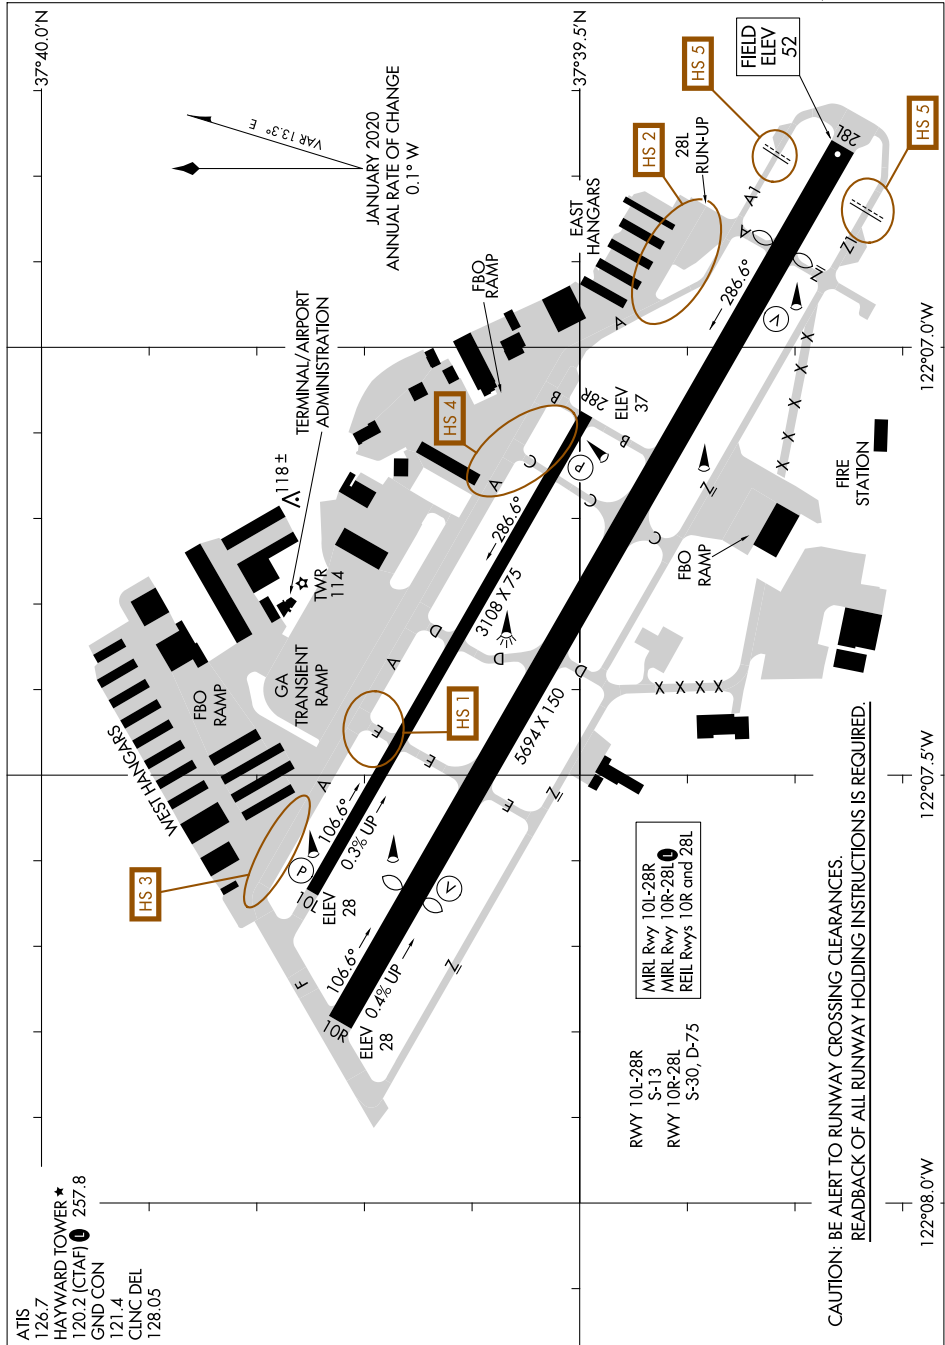

24081

AIRPORT DIAGRAM

AL-5015 (FAA)

HAYWARD EXEC (HWD)
HAYWARD, CALIFORNIA

SW-2, 20 FEB 2025 to 20 MAR 2025

SW-2, 20 FEB 2025 to 20 MAR 2025

AIRPORT DIAGRAM

24081

HAYWARD, CALIFORNIA
HAYWARD EXEC (HWD)

CAUTION: BE ALERT TO RUNWAY CROSSING CLEARANCES.
READBCK OF ALL RUNWAY HOLDING INSTRUCTIONS IS REQUIRED.