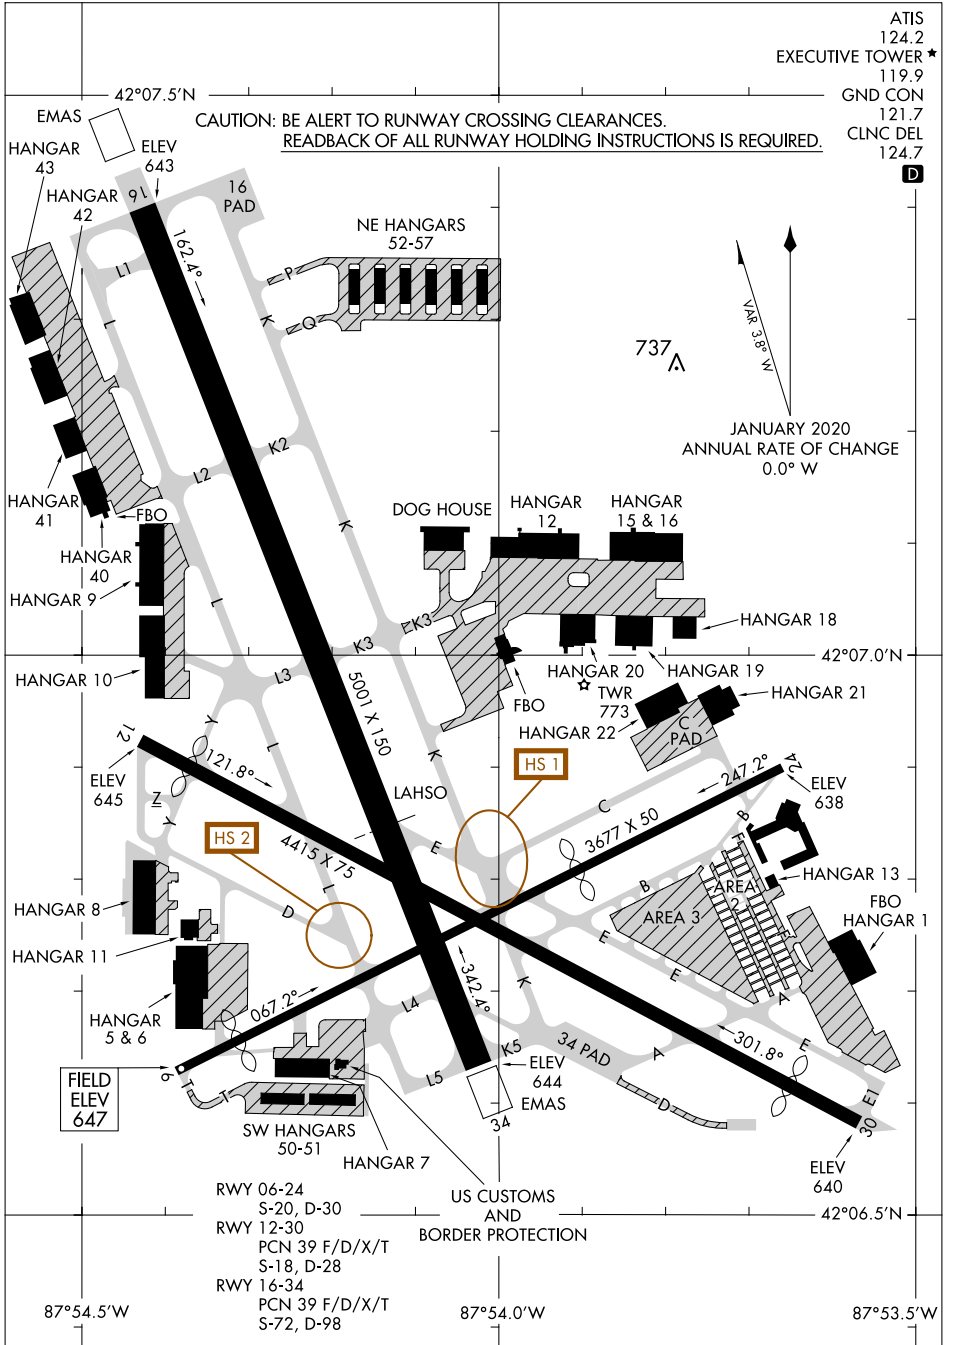

# AIRPORT DIAGRAM

AL-5028 (FAA) CHICAGO/PROSPECT HEIGHTS/WHEELING, ILLINOIS  
CHICAGO EXEC (PWK)

# AIRPORT DIAGRAM

CHICAGO/PROSPECT HEIGHTS/WHEELING, ILLINOIS  
CHICAGO EXEC (PWK)