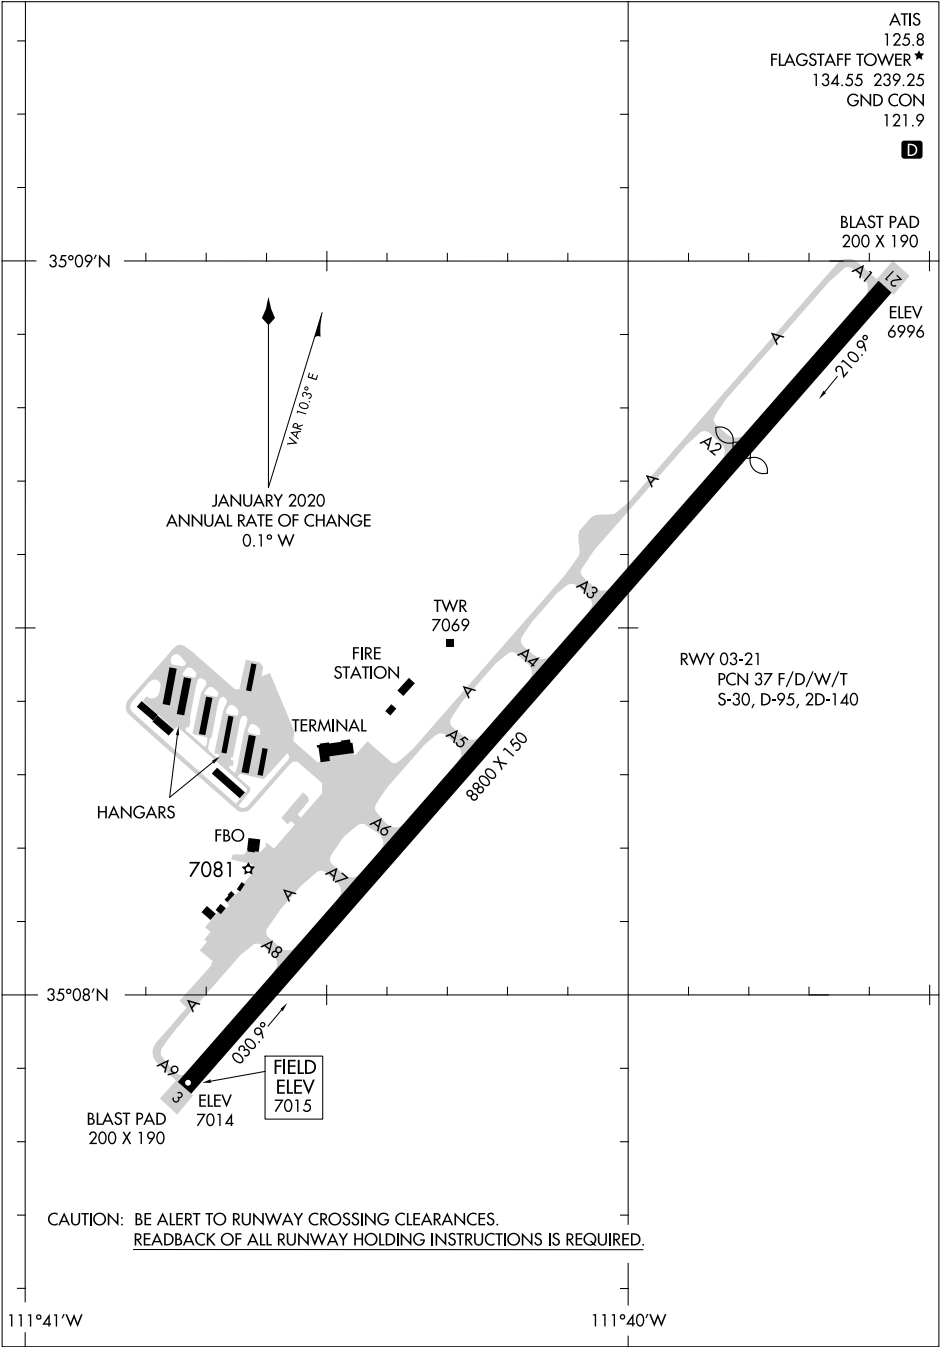

AIRPORT DIAGRAM

AL-5034 (FAA)

FLAGSTAFF PULLIAM (F'L G)
FLAGSTAFF, ARIZONA

SW-4, 20 FEB 2025 to 20 MAR 2025

SW-4, 20 FEB 2025 to 20 MAR 2025

AIRPORT DIAGRAM

FLAGSTAFF, ARIZONA
FLAGSTAFF PULLIAM (F'L G)