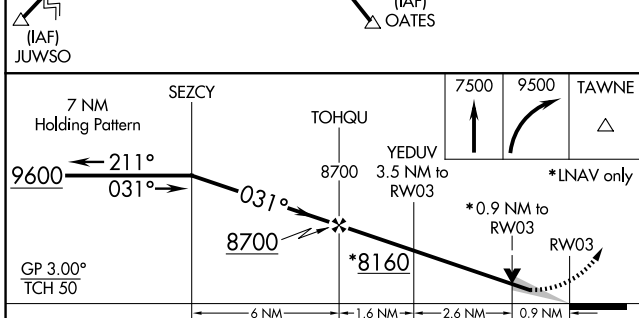

⚠ For uncompensated Baro-VNAV systems, LNAV/VNAV NA below -19°C (-2°F) or above 44°C (112°F).
⚠ DME/DME RNP-0.3 NA.

MISSED APPROACH: Climb to 7500 then climbing right turn to 9500 direct TAWNE and hold.

ATIS 125.8	PHOENIX APP CON 126.375 236.775	FLAGSTAFF TOWER ★ 134.55 (CTAF) 239.25	GND CON 121.9	UNICOM 122.95
----------------------	---	---	-------------------------	-------------------------

SW-4, 20 FEB 2025 to 20 MAR 2025

SW-4, 20 FEB 2025 to 20 MAR 2025

ELEV 7014	D TDZE 7014
-----------	--------------------

CATEGORY	A	B	C	D
LPV DA		7264-3/4	250 (300-3/4)	
LNAV/VNAV DA		7282-7/8	268 (300-7/8)	
LNAV MDA		7360-1	346 (400-1)	
C CIRCLING	7520-1 506 (600-1)	7560-1 546 (600-1)	8100-3 1086 (1100-3)	8560-3 1546 (1600-3)