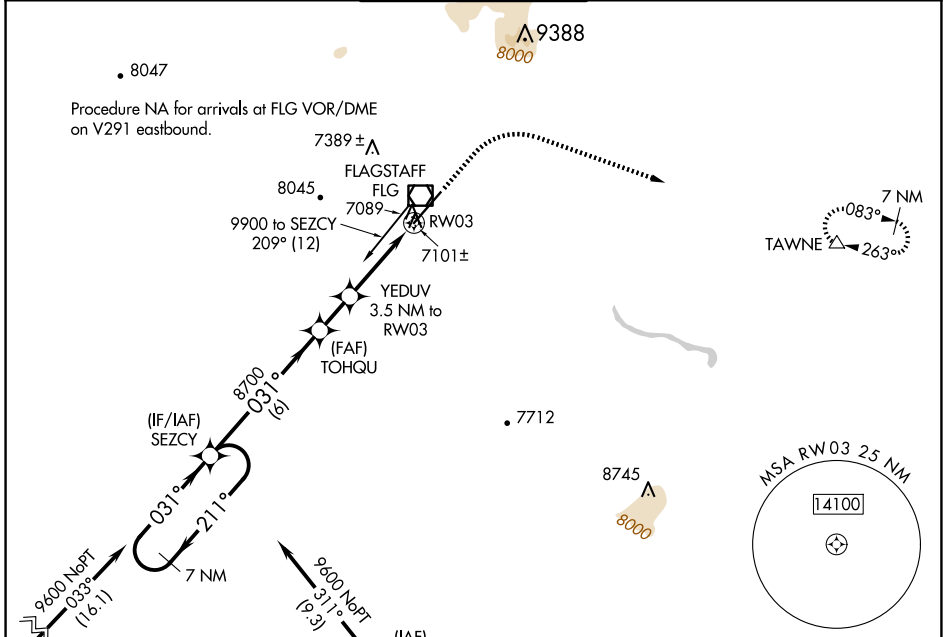

WAAS CH 45718 W03A	APP CRS 031°	Rwy Idg TDZE Apt Elev	8800 7014 7014

RNAV (GPS) RWY 3

FLAGSTAFF PULLIAM (FLG)

⚠ For uncompensated Baro-VNAV systems, LNAV/VNAV NA below -19°C (-2°F) or above 44°C (112°F).
⚠ DME/DME RNP-0.3 NA.

MISSED APPROACH: Climb to 7500 then climbing right turn to 9500 direct TAWNE and hold.

ATIS 125.8	PHOENIX APP CON 126.375 236.775	FLAGSTAFF TOWER ★ 134.55 (CTAF) 239.25	GND CON 121.9	UNICOM 122.95

SW-4, 20 FEB 2025 to 20 MAR 2025

SW-4, 20 FEB 2025 to 20 MAR 2025