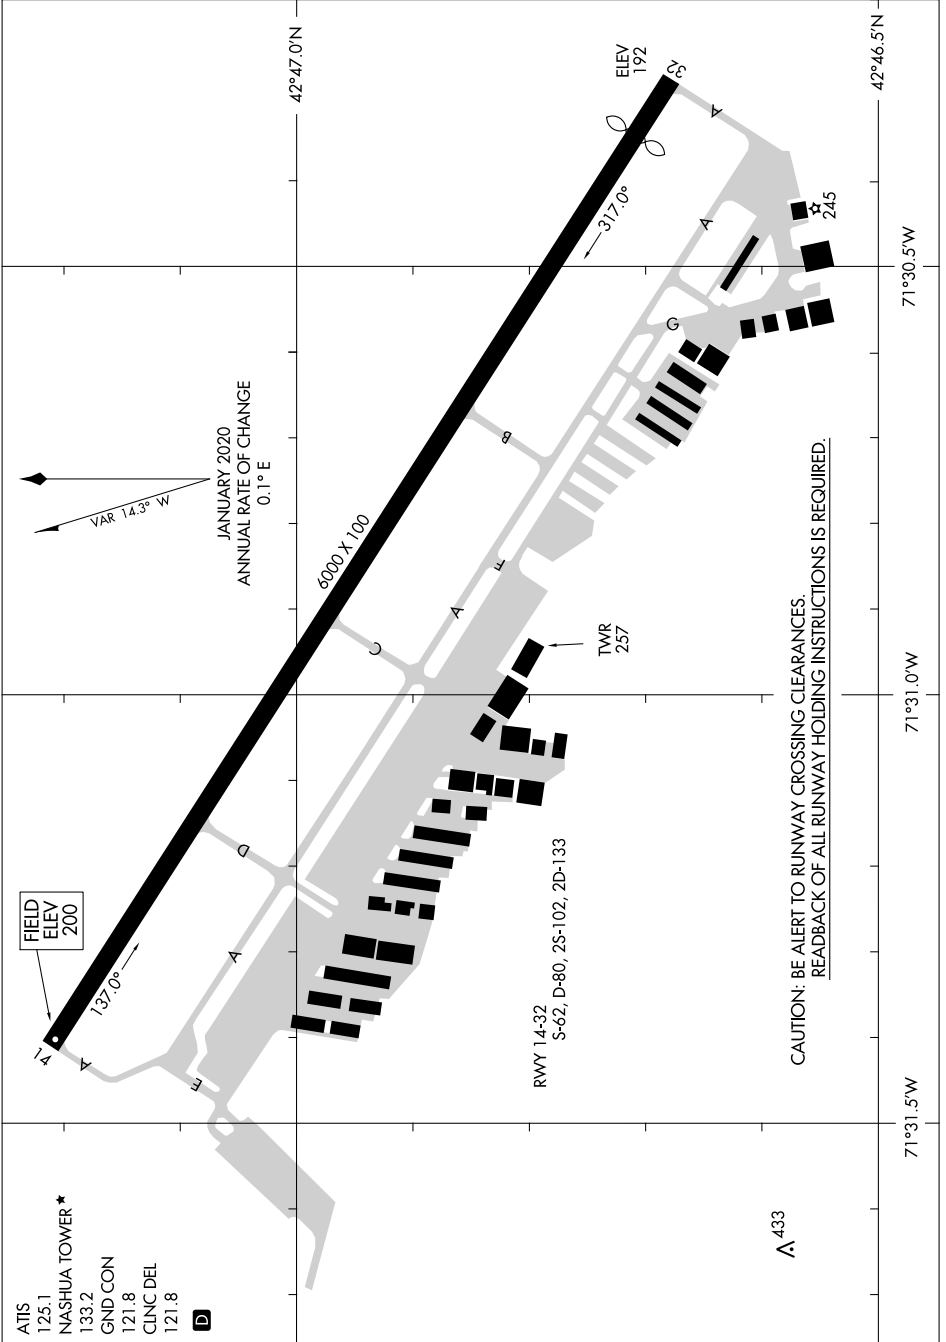

22139

AIRPORT DIAGRAM

AL-5036 (FAA)

BOIRE FLD (ASH)
NASHUA, NEW HAMPSHIRE

NE-1, 20 FEB 2025 to 20 MAR 2025

NE-1, 20 FEB 2025 to 20 MAR 2025

AIRPORT DIAGRAM

22139

NASHUA, NEW HAMPSHIRE
BOIRE FLD (ASH)