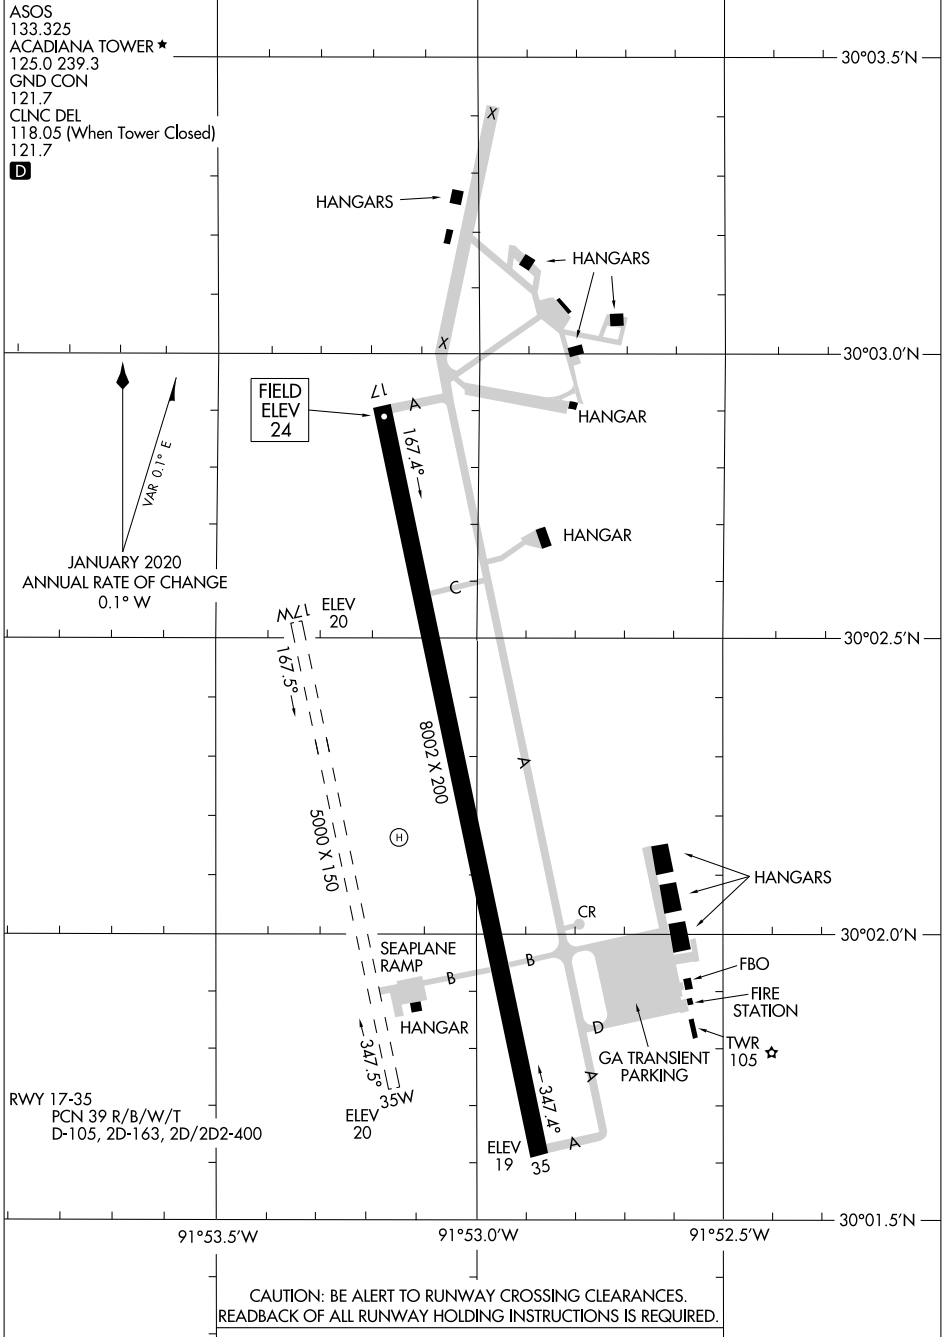

25051

# AIRPORT DIAGRAM

AL-5040 (FAA)

ACADIANA RGNL (A.R.A.)  
NEW IBERIA, LOUISIANA

ASOS  
133.325  
ACADIANA TOWER ★  
125.0 239.3  
GND CON  
121.7  
CLNC DEL  
118.05 (When Tower Closed)  
121.7

D

SC-4, 20 FEB 2025 to 20 MAR 2025

SC-4, 20 FEB 2025 to 20 MAR 2025

CAUTION: BE ALERT TO RUNWAY CROSSING CLEARANCES.  
READBACK OF ALL RUNWAY HOLDING INSTRUCTIONS IS REQUIRED.

AIRPORT DIAGRAM  
25051

NEW IBERIA, LOUISIANA  
ACADIANA RGNL (A.R.A.)