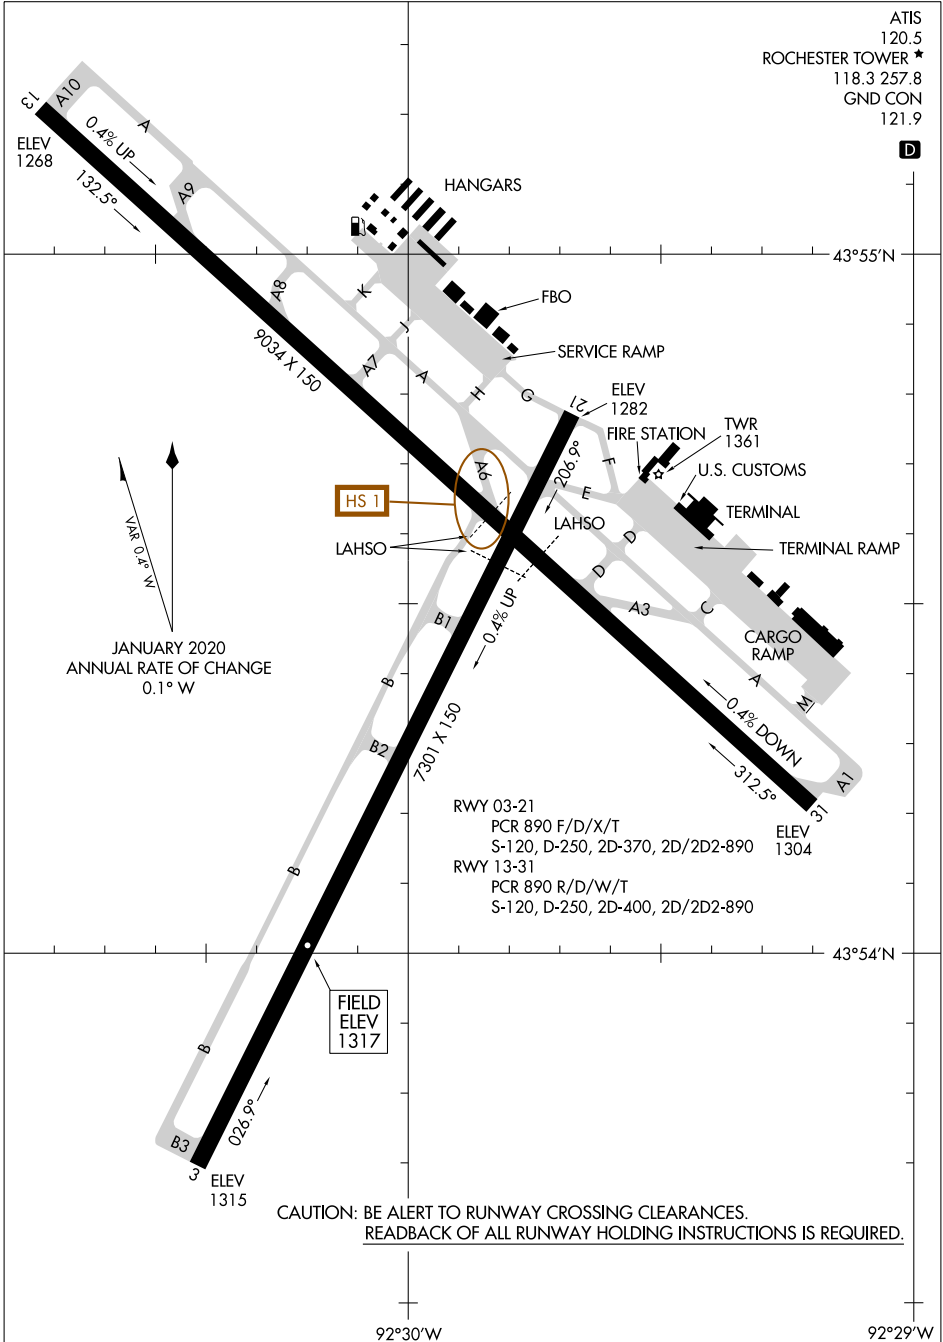

# AIRPORT DIAGRAM

AL-5041 (FAA)

ROCHESTER INTL (RST)  
ROCHESTER, MINNESOTA

ATIS 120.5  
ROCHESTER TOWER ★ 118.3 257.8  
GND CON 121.9

D

NC-1, 20 FEB 2025 to 20 MAR 2025

NC-1, 20 FEB 2025 to 20 MAR 2025

# AIRPORT DIAGRAM

ROCHESTER, MINNESOTA  
ROCHESTER INTL (RST)