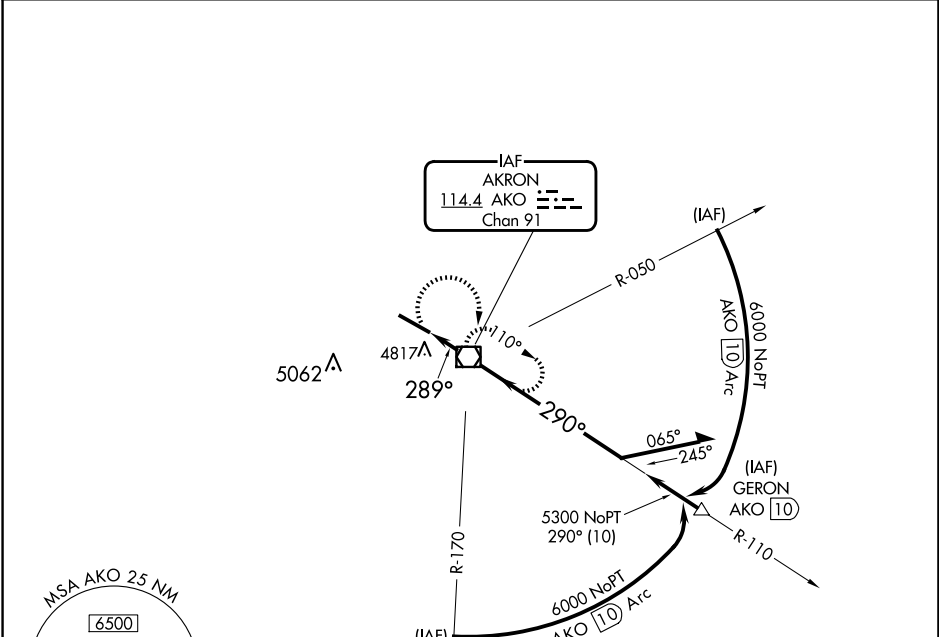

VOR/DME AKO 114.4 Chan 91	APP CRS 289°	Rwy Idg TDZE Apt Elev	7001 4683 4716
--	------------------------	-----------------------------	---

VOR RWY 29

COLORADO PLAINS RGNL (AKO)

⚠ Circling NA for Cats C and D southwest of Rwy 11-29. MISSED APPROACH: Climbing right turn to 6100 direct AKO VOR/DME and hold.

ASOS 135.475	DENVER CENTER 133.95 317.55	UNICOM 122.8 (CTAF) Ⓛ
------------------------	---------------------------------------	--

ELEV 4716	TDZE 4683
-----------	-----------

CATEGORY	A	B	C	D
S-29	5120-1	437 (500-1)	5120-1¼	437 (500-1¼)
CIRCLING	5140-1 424 (500-1)	5260-1 544 (600-1)	5300-1½ 584 (600-1½)	5300-2 584 (600-2)

MIRL Rwy 11-29 Ⓛ	REIL Rws 11 and 29 Ⓛ				
FAF to MAP 1.7 NM					
Knots	60	90	120	150	180
Min:Sec	1:42	1:08	0:51	0:41	0:34

SW-1, 20 FEB 2025 to 20 MAR 2025

SW-1, 20 FEB 2025 to 20 MAR 2025