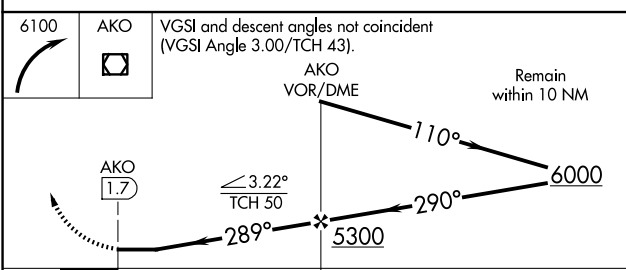

VOR/DME AKO 114.4 Chan 91	APP CRS 289°	Rwy Idg TDZE Apt Elev	7001 4683 4716
--	------------------------	-----------------------------	---

VOR RWY 29

COLORADO PLAINS RGNL (AKO)

⚠ Circling NA for Cats C and D southwest of Rwy 11-29. MISSED APPROACH: Climbing right turn to 6100 direct AKO VOR/DME and hold.

ASOS 135.475	DENVER CENTER 133.95 317.55	UNICOM 122.8 (CTAF) Ⓛ
------------------------	---------------------------------------	--

ELEV 4716	TDZE 4683
-----------	-----------

CATEGORY	A	B	C	D
S-29	5120-1	437 (500-1)	5120-1¼	437 (500-1¼)
CIRCLING	5140-1 424 (500-1)	5260-1 544 (600-1)	5300-1½ 584 (600-1½)	5300-2 584 (600-2)