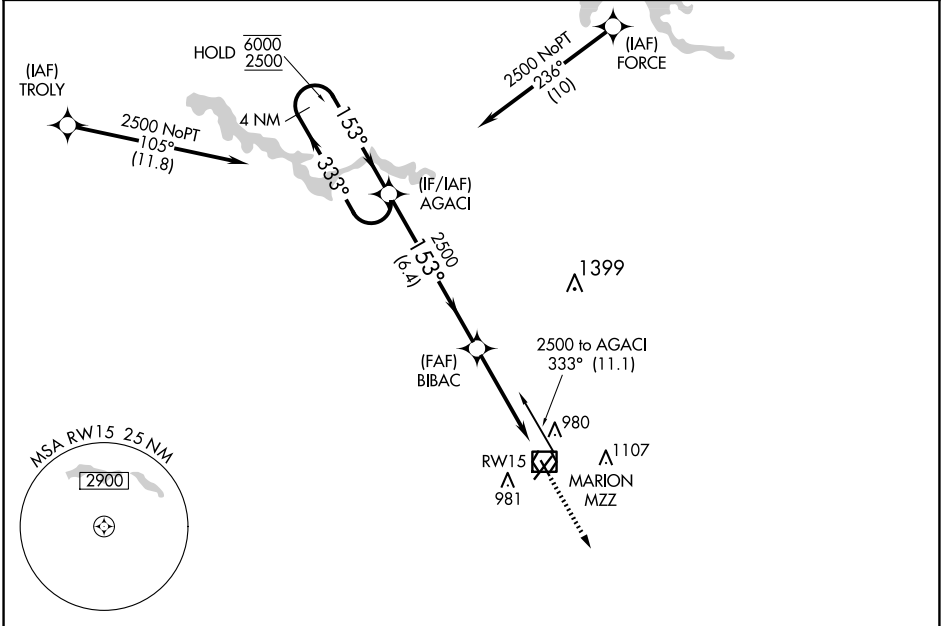

APP CRS 153°	Rwy Idg 3456 TDZE 859 Apt Elev 859
------------------------	---------------------------------------------------------------

RNAV (GPS) RWY 15

MARION MUNI - MCKINNEY FLD (MZZ)

RNP APCH - GPS.		MISSED APPROACH: Climb to 2500 direct AKUYA and hold.	
<p>⚠ Rwy 15 helicopter visibility reduction below 3/4 SM NA. ⚠ Circling Rwy 15 NA at night.</p>			
AWOS-3 108.6	GRISSOM APP CON ★ 121.05 338.275	CLNC DEL 120.0	UNICOM 122.7 (CTAF) 0

EC-2, 20 FEB 2025 to 20 MAR 2025

EC-2, 20 FEB 2025 to 20 MAR 2025

ELEV 859	TDZE 859
----------	----------