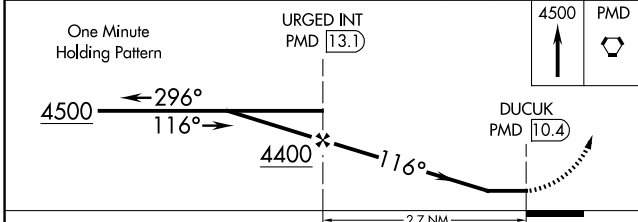

CATEGORY	A	B	C	D	FAF to MAP 2.7 NM					
CIRCLING	3320-1¼ 969 (1000-1¼)	3320-1½ 969 (1000-1½)	3320-3	969 (1000-3)	Knots	60	90	120	150	180
					Min:Sec	2:42	1:48	1:21	1:05	0:54

VOR-B