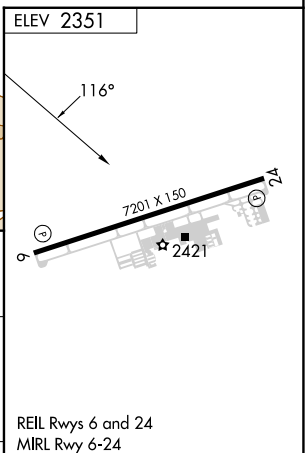

CATEGORY	A	B	C	D	FAF to MAP 2.7 NM					
CIRCLING	3320-1¼ 969 (1000-1¼)	3320-1½ 969 (1000-1½)	3320-3	969 (1000-3)	Knots	60	90	120	150	180
					Min:Sec	2:42	1:48	1:21	1:05	0:54

VOR-B