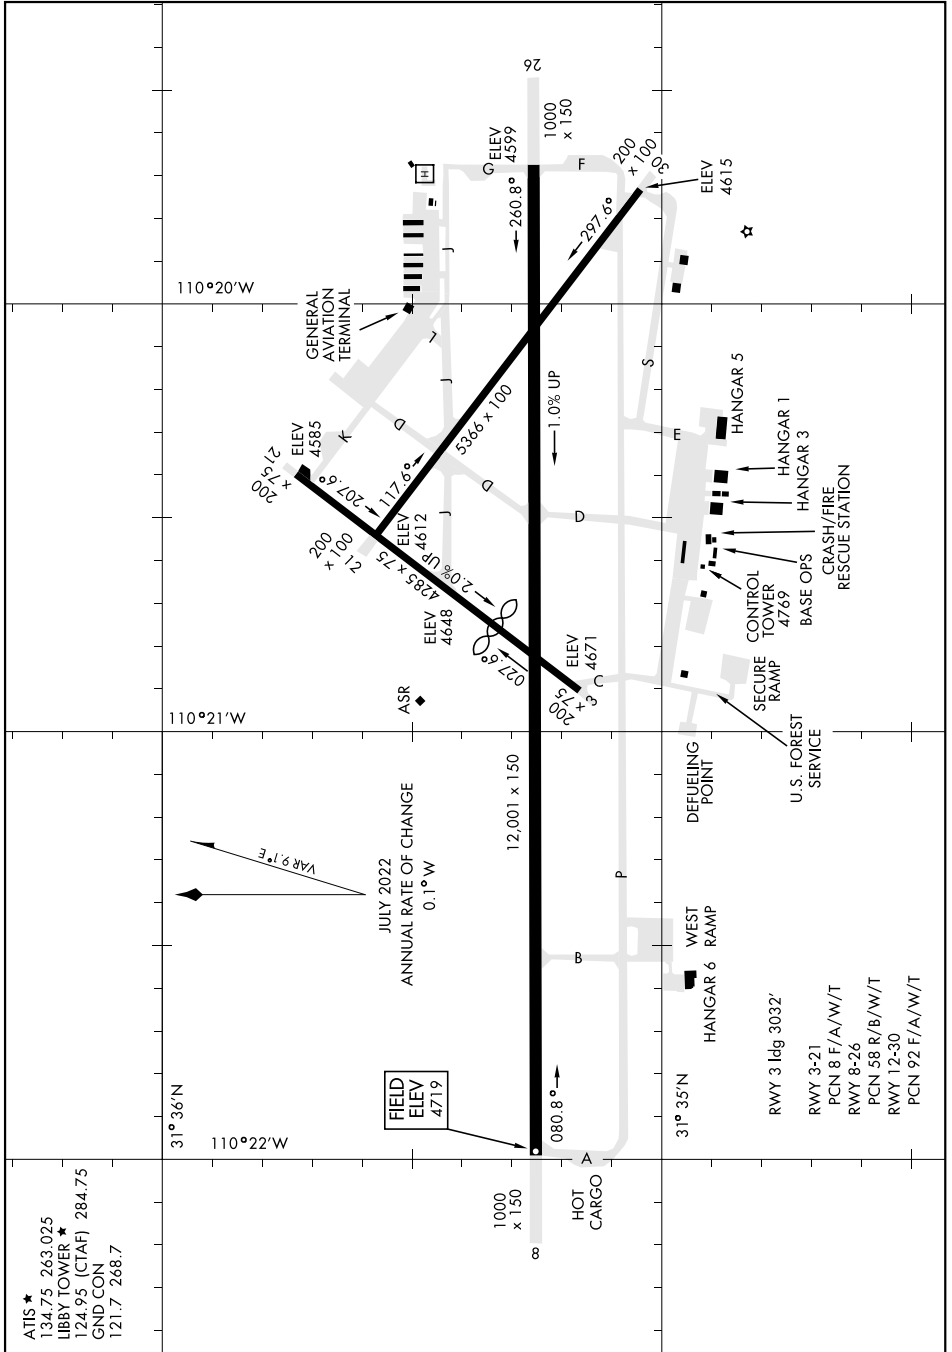

AIRPORT DIAGRAM

AL-5081 [USA]

SIERRA VISTA MUNI-LIBBY AAF (KFHU)

FORT HUACHUCA/SIERRA VISTA, ARIZONA

SW-4, 20 FEB 2025 to 20 MAR 2025

SW-4, 20 FEB 2025 to 20 MAR 2025

AIRPORT DIAGRAM

FORT HUACHUCA/SIERRA VISTA, ARIZONA