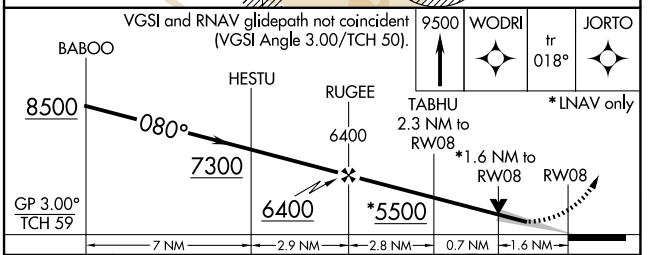

CATEGORY	A	B	C	D
LPV DA		4919-¾	200 (200-¾)	
LNAV/VNAV DA		5059-1½	340 (400-1½)	
LNAV MDA	5280-1	561 (600-1)	5280-1½	561 (600-1½)
CIRCLING	5280-1	561 (600-1)	5280-1½	5280-2 561 (600-2)

SW-4, 20 FEB 2025 to 20 MAR 2025

SW-4, 20 FEB 2025 to 20 MAR 2025