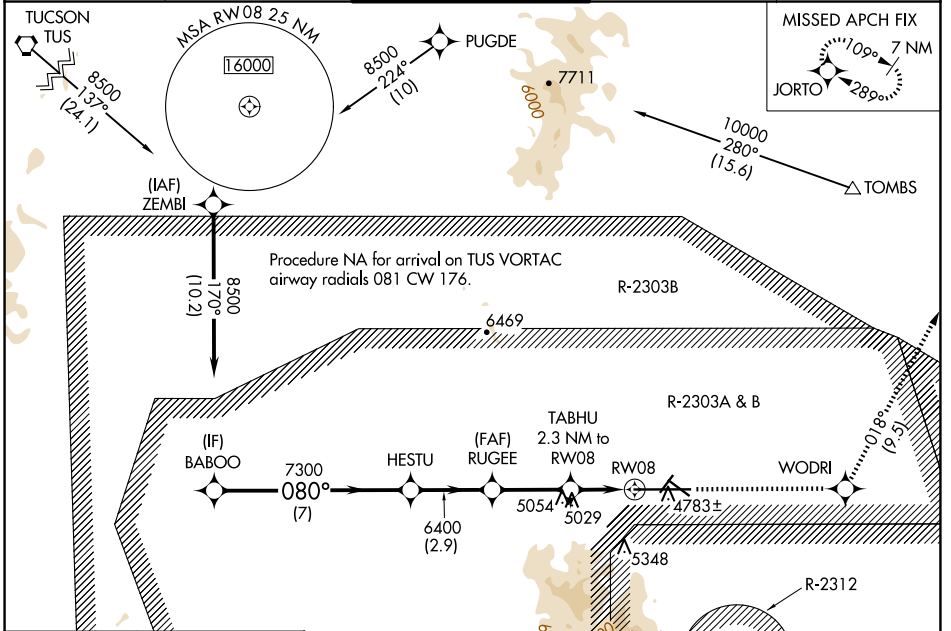

WAAS CH <b>82123</b> <b>W08A</b>	APP CRS <b>080°</b>	Rwy Idg <b>12001</b> TDZE <b>4719</b> Apt Elev <b>4719</b>
----------------------------------------	------------------------	------------------------------------------------------------------

# RNAV (GPS) RWY 8

SIERRA VISTA MUNI-LIBBY AAF (FHU)

RNP APCH.		MISSED APPROACH: Climb to 9500 direct WODRI and on track 018° to JORTO and hold, continue climb-in-hold to 9500.	
<p><b>⚠</b> Circling NA south of Rwy 8-30. For uncompensated Baro-VNAV systems, LNAV/VNAV NA below -24°C or above 47°C.</p>			

ELEV 4719	<b>D</b>	TDZE 4719
-----------	----------	-----------

CATEGORY	A	B	C	D
LPV DA		4919-¾	200 (200-¾)	
LNAV/VNAV DA		5059-1½	340 (400-1½)	
LNAV MDA	5280-1	561 (600-1)	5280-1½	561 (600-1½)
CIRCLING	5280-1	561 (600-1)	5280-1½	5280-2 561 (600-2)

SW-4, 20 FEB 2025 to 20 MAR 2025

SW-4, 20 FEB 2025 to 20 MAR 2025