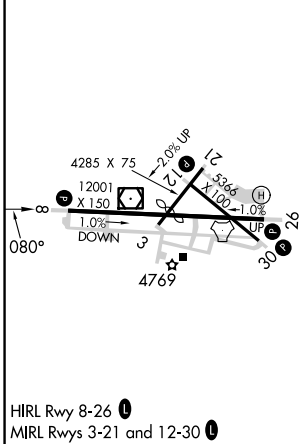

CATEGORY	A	B	C	D
LPV DA		4919-¾	200 (200-¾)	
LNAV/VNAV DA		5059-1½	340 (400-1½)	
LNAV MDA	5280-1	561 (600-1)	5280-1½	561 (600-1½)
CIRCLING	5280-1	561 (600-1)	5280-1½	5280-2 561 (600-2)

SW-4, 20 FEB 2025 to 20 MAR 2025

SW-4, 20 FEB 2025 to 20 MAR 2025