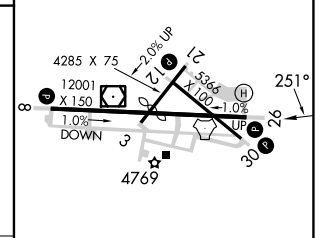

TACAN ARH Chan 53 (111.6)	APP CRS 251°	Rwy Idg 12001 TDZE 4629 Apt Elev 4719
---	------------------------	--

TACAN RWY 26

SIERRA VISTA MUNI-LIBBY AAF (FHU)

⚠ Circling NA south of Rws 8 and 30. MISSED APPROACH: Climb to 5300 then climbing right turn to 9500 on ARH R-018 to TOMBS INT/DUG 36 DME and hold.

CATEGORY	A	B	C	D	E
S-26	5100-1 471 (400-1)	471 (400-1)	5100-1¼ 471 (400-1¼)	5100-1½ 471 (400-1½)	5100-1¾ 471 (400-1¾)
CIRCLING	5160-1 441 (500-1)	5180-1 461 (500-1)	5180-1½ 461 (500-1½)	5280-2	561 (600-2)