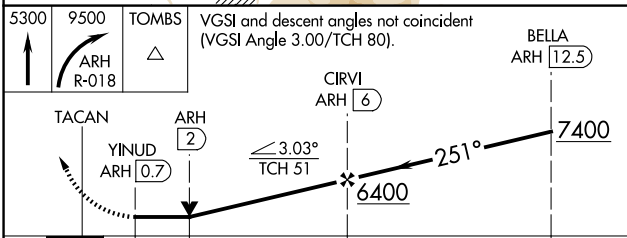

TACAN ARH Chan 53 (111.6)	APP CRS 251°	Rwy Idg 12001 TDZE 4629 Apt Elev 4719

TACAN RWY 26

SIERRA VISTA MUNI-LIBBY AAF (FHU)

⚠ Circling NA south of Rws 8 and 30. MISSED APPROACH: Climb to 5300 then climbing right turn to 9500 on ARH R-018 to TOMBS INT/DUG 36 DME and hold.

ATIS 134.75 263.025	LIBBY AAF GCA★ 127.05 254.25	LIBBY TOWER★ 124.95 (CTAF) 284.75	GND CON 121.7 268.7	UNICOM 122.95

CATEGORY	A	B	C	D	E
S-26	5100-1 471 (400-1)	471 (400-1)	5100-1¼ 471 (400-1¼)	5100-1½ 471 (400-1½)	5100-1¾ 471 (400-1¾)
CIRCLING	5160-1 441 (500-1)	5180-1 461 (500-1)	5180-1½ 461 (500-1½)	5280-2	561 (600-2)

HIRL Rwy 8-26 **ⓘ**
MIRL Rws 3-21 and 12-30 **ⓘ**

SW-4, 20 FEB 2025 to 20 MAR 2025

SW-4, 20 FEB 2025 to 20 MAR 2025