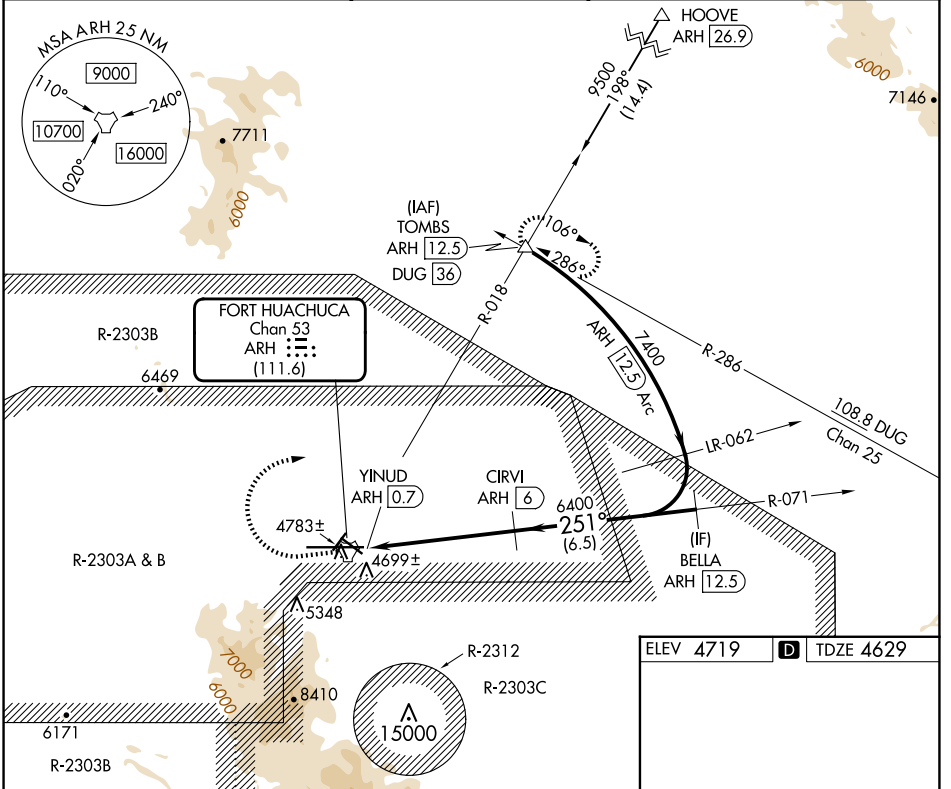

TACAN ARH Chan 53 (111.6)	APP CRS 251°	Rwy Idg 12001 TDZE 4629 Apt Elev 4719
---	------------------------	--

TACAN RWY 26

SIERRA VISTA MUNI-LIBBY AAF (FHU)

⚠ Circling NA south of Rws 8 and 30. MISSED APPROACH: Climb to 5300 then climbing right turn to 9500 on ARH R-018 to TOMBS INT/DUG 36 DME and hold.

CATEGORY	A	B	C	D	E
S-26	5100-1 471 (400-1)	471 (400-1)	5100-1¼ 471 (400-1¼)	5100-1½ 471 (400-1½)	5100-1¾ 471 (400-1¾)
CIRCLING	5160-1 441 (500-1)	5180-1 461 (500-1)	5180-1½ 461 (500-1½)	5280-2	561 (600-2)

HIRL Rwy 8-26 **ⓘ**
MIRL Rws 3-21 and 12-30 **ⓘ**

SW-4, 20 FEB 2025 to 20 MAR 2025

SW-4, 20 FEB 2025 to 20 MAR 2025