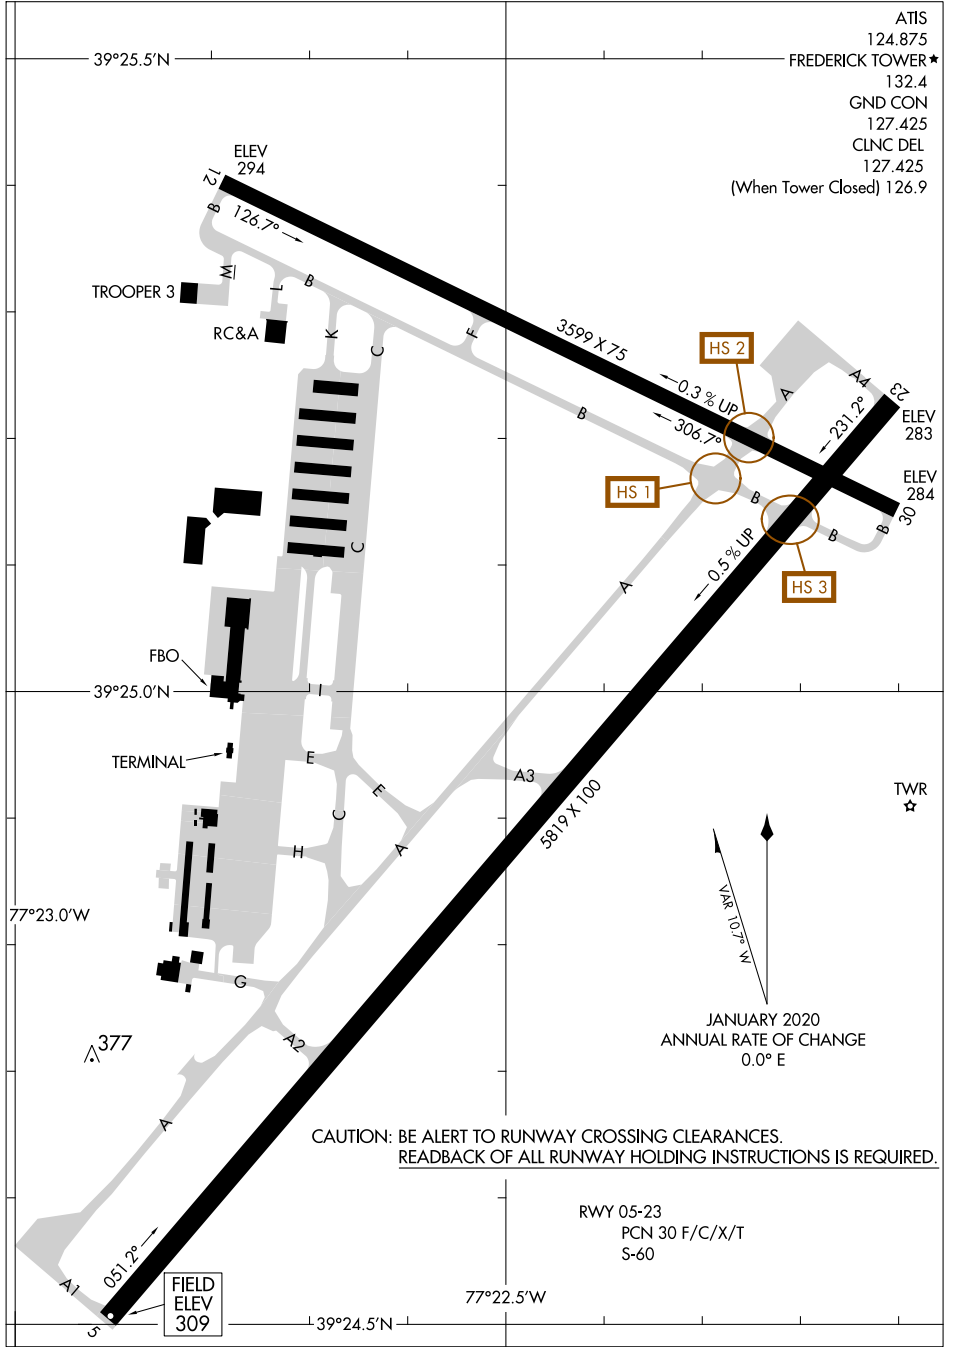

24137  
**AIRPORT DIAGRAM**

AL-5089 (FAA)

**FREDERICK MUNI (F'DK)**  
FREDERICK, MARYLAND

NE-3, 20 FEB 2025 to 20 MAR 2025

NE-3, 20 FEB 2025 to 20 MAR 2025

**AIRPORT DIAGRAM**  
24137

FREDERICK, MARYLAND  
**FREDERICK MUNI (F'DK)**