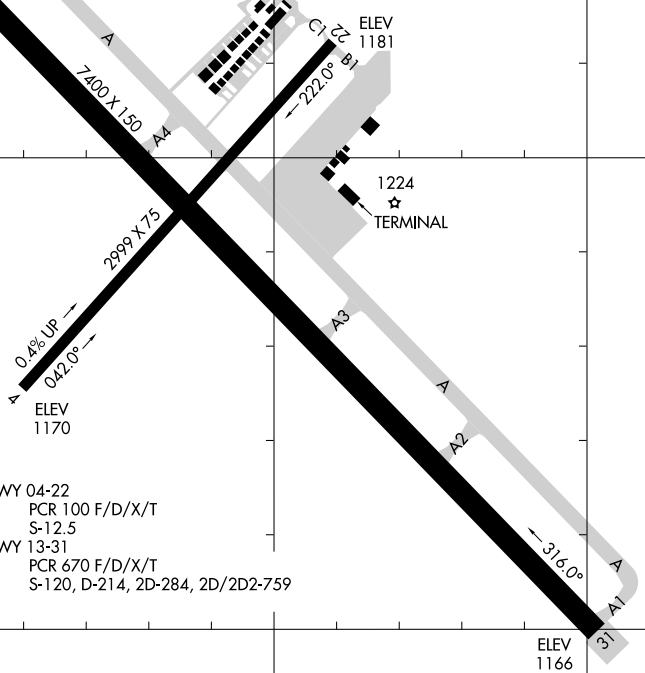

25051  
**AIRPORT DIAGRAM**

AL-5092 (FAA)

**FALLS INTL/EINARSON FLD (INL)**  
INTERNATIONAL FALLS, MINNESOTA

ASOS  
120.0  
CTAF/UNICOM  
122.8  
**D**

48°34.5'N

JANUARY 2020  
ANNUAL RATE OF CHANGE  
0.0° W

FIELD  
ELEV  
1184

48°34.0'N

NC-1, 20 FEB 2025 to 20 MAR 2025

NC-1, 20 FEB 2025 to 20 MAR 2025

RWY 04-22  
PCR 100 F/D/X/T  
S-12.5  
RWY 13-31  
PCR 670 F/D/X/T  
S-120, D-214, 2D-284, 2D/2D2-759

48°33.5'N

93°24.5'W

93°24.0'W

93°23.5'W

**AIRPORT DIAGRAM**  
25051

INTERNATIONAL FALLS, MINNESOTA  
**FALLS INTL/EINARSON FLD (INL)**