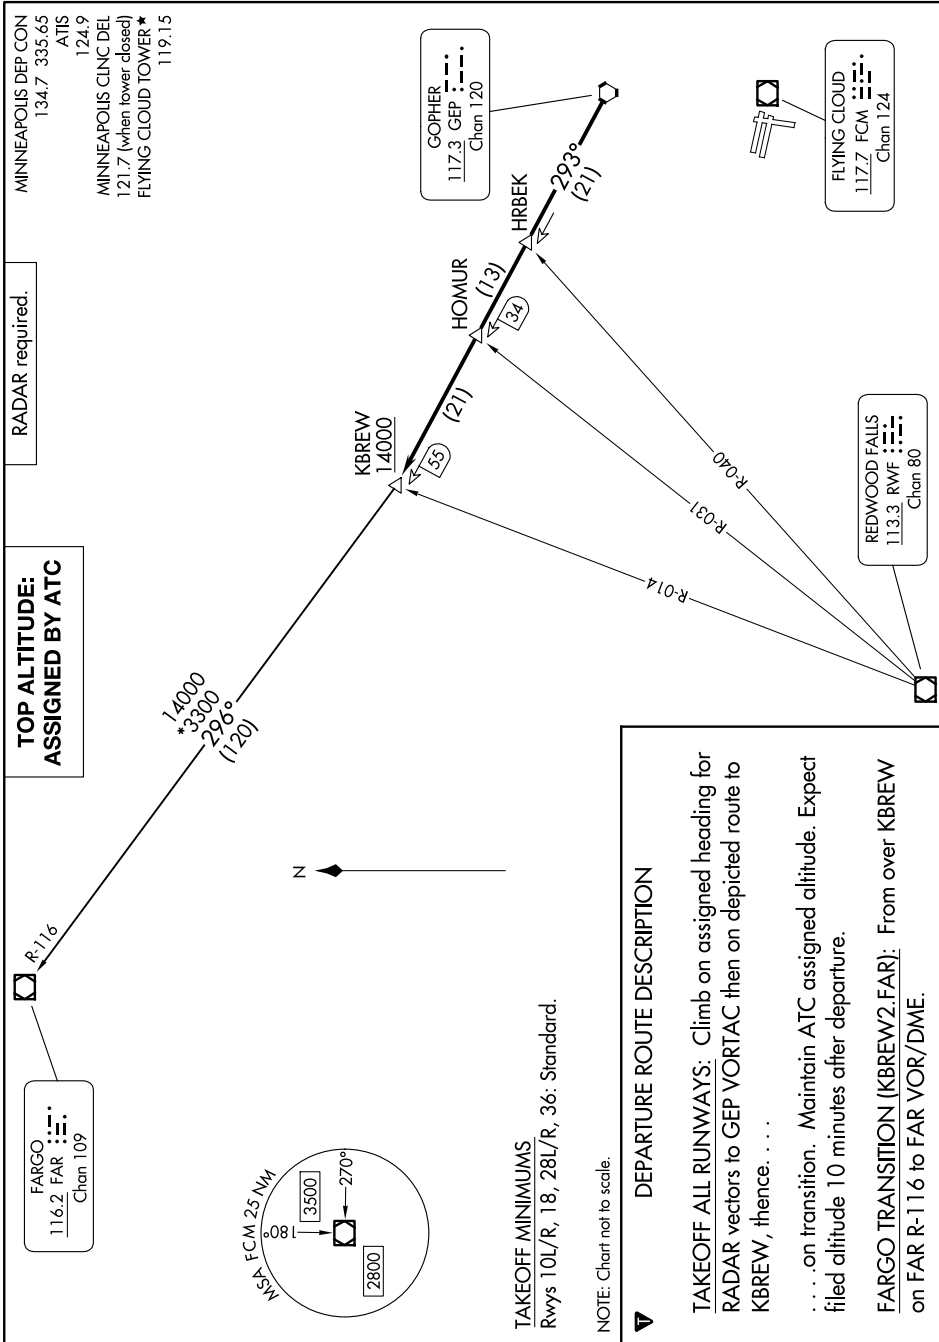

(KBREW2.KBREW) 24137
KBREW TWO DEPARTURE

AL-5094 (FAA)

FLYING CLOUD (FCM)
 MINNEAPOLIS, MINNESOTA

NC-1, 20 FEB 2025 to 20 MAR 2025

NC-1, 20 FEB 2025 to 20 MAR 2025

(KBREW2.KBREW) 16MAY24
KBREW TWO DEPARTURE

MINNEAPOLIS, MINNESOTA
 FLYING CLOUD (FCM)