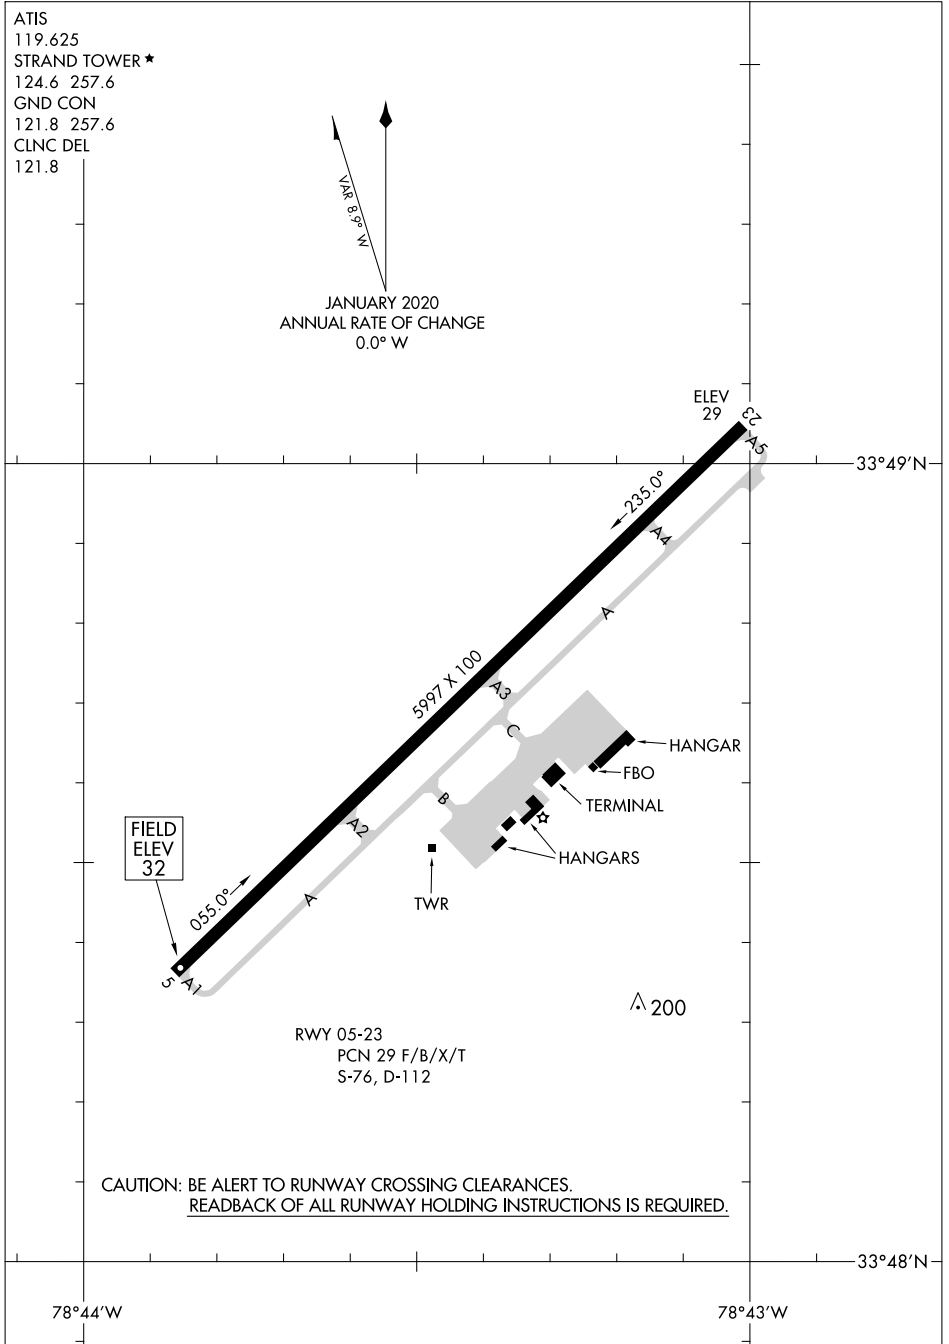

21224

# AIRPORT DIAGRAM

AL-5097 (FAA)

GRAND STRAND (C'RE)  
NORTH MYRTLE BEACH, SOUTH CAROLINA

ATIS  
119.625  
STRAND TOWER ★  
124.6 257.6  
GND CON  
121.8 257.6  
CLNC DEL  
121.8

SE-2, 20 FEB 2025 to 20 MAR 2025

SE-2, 20 FEB 2025 to 20 MAR 2025