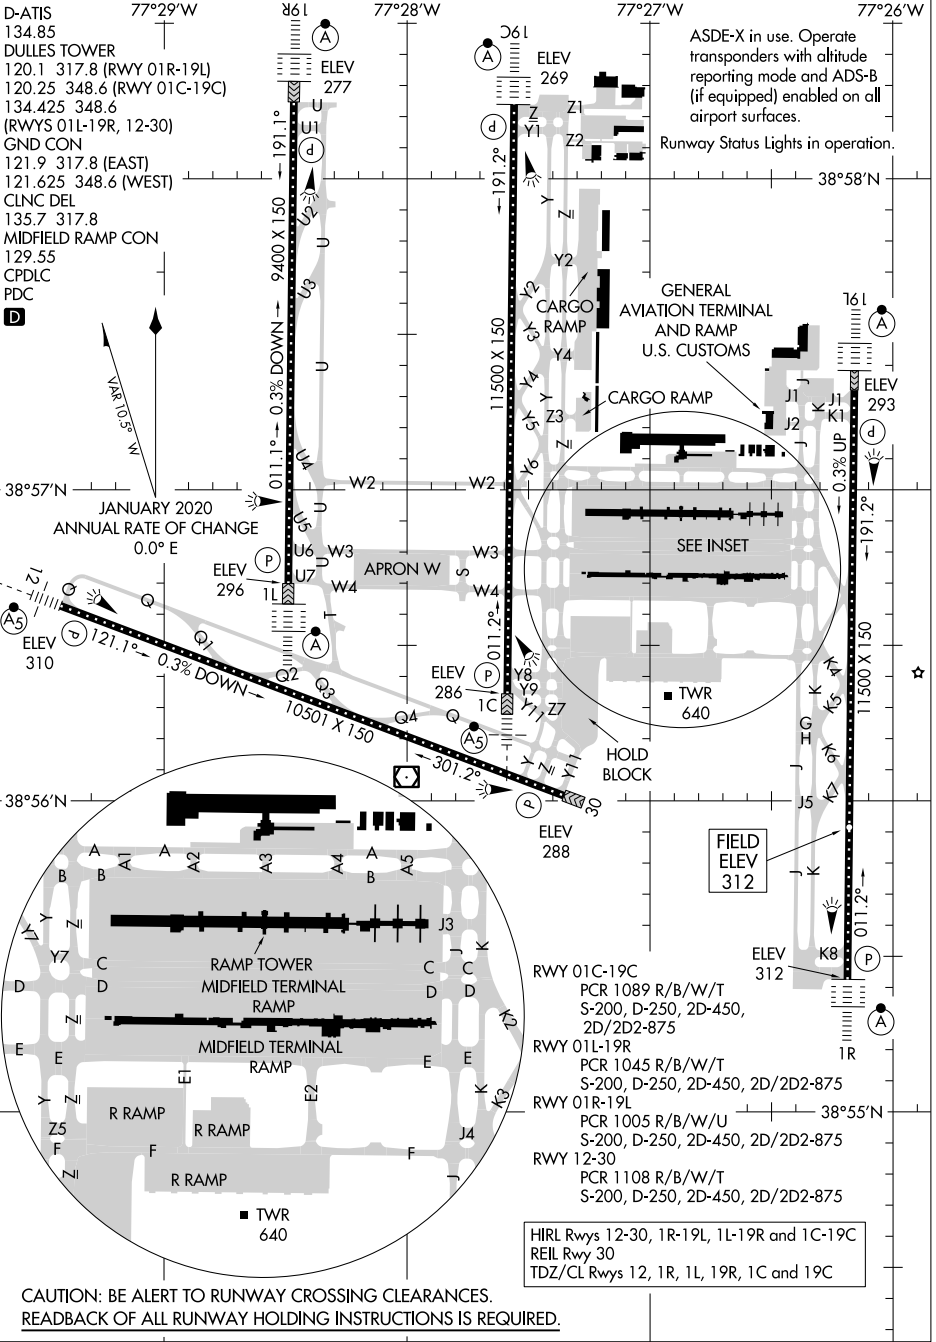

AIRPORT DIAGRAM

AL-5100 (FAA)

WASHINGTON DULLES INTL (IAD)
WASHINGTON, DC

NE-3, 20 FEB 2025 to 20 MAR 2025

NE-3, 20 FEB 2025 to 20 MAR 2025

AIRPORT DIAGRAM

WASHINGTON, DC
WASHINGTON DULLES INTL (IAD)