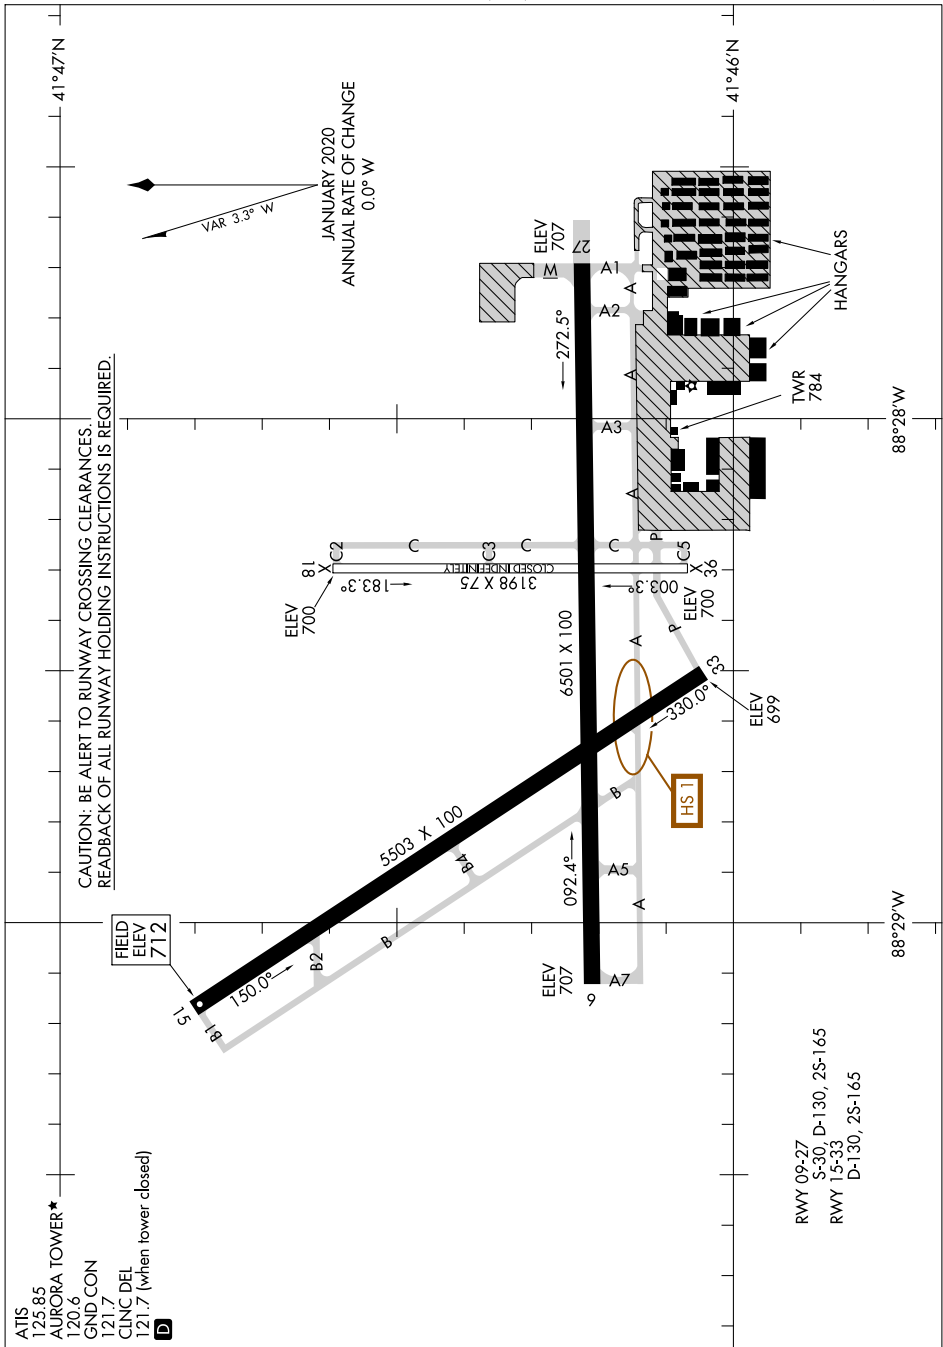

# AIRPORT DIAGRAM

AL-5103 (FAA)

AURORA MUNI (ARR)  
CHICAGO/AURORA, ILLINOIS

EC-3, 20 FEB 2025 to 20 MAR 2025

EC-3, 20 FEB 2025 to 20 MAR 2025

# AIRPORT DIAGRAM

CHICAGO/AURORA, ILLINOIS  
AURORA MUNI (ARR)