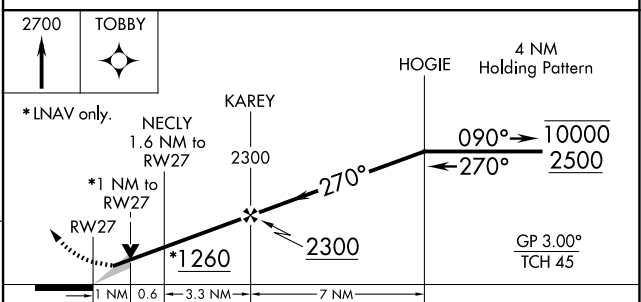

WAAS CH 48822 W27A	APP CRS 270°	Rwy Idg TDZE Apt Elev	6460 707 712
--	------------------------	-----------------------------	---

RNAV (GPS) RWY 27

AURORA MUNI (A.R.R.)

RNP APCH - GPS.		MISSED APPROACH: Climb to 2700 direct TOBBY and hold.	
<p>▼ For uncompensated Baro-VNAV systems, LNAV/VNAV NA below -16°C or above 54°C.</p>			

ATIS 125.85	CHICAGO APP CON 133.5 349.0	AURORA TOWER★ 120.6 (CTAF) 0	GND CON 121.7	CLNC DEL 121.7 (When tower closed)	UNICOM 122.95 123.5
-----------------------	---------------------------------------	---	-------------------------	---	-------------------------------

ELEV 712	TDZE 707
-----------------	-----------------

CATEGORY	A	B	C	D
LPV DA		907-3/4	200 (200-3/4)	
LNAV/VNAV DA		1002-1	295 (300-1)	
LNAV MDA		1080-1	373 (400-1)	
<input checked="" type="checkbox"/> CIRCLING	1200-1	488 (500-1)	1300-1 1/2 588 (600-1 1/2)	1320-2 608 (700-2)