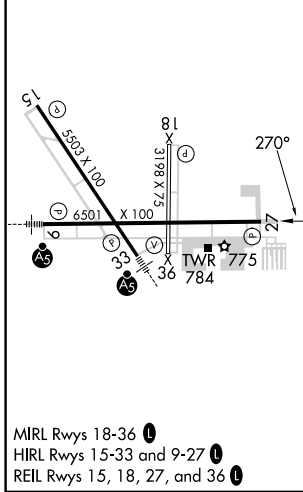

WAAS CH 48822 W27A	APP CRS 270°	Rwy Idg TDZE Apt Elev	6460 707 712
--	------------------------	-----------------------------	---

RNAV (GPS) RWY 27

AURORA MUNI (A.R.R.)

RNP APCH - GPS.		MISSED APPROACH: Climb to 2700 direct TOBBY and hold.	
<p>▼ For uncompensated Baro-VNAV systems, LNAV/VNAV NA below -16°C or above 54°C.</p>			

ELEV 712	TDZE 707
-----------------	-----------------

CATEGORY	A	B	C	D
LPV DA		907-3/4	200 (200-3/4)	
LNAV/VNAV DA		1002-1	295 (300-1)	
LNAV MDA		1080-1	373 (400-1)	
<input checked="" type="checkbox"/> CIRCLING	1200-1	488 (500-1)	1300-1 1/2 588 (600-1 1/2)	1320-2 608 (700-2)