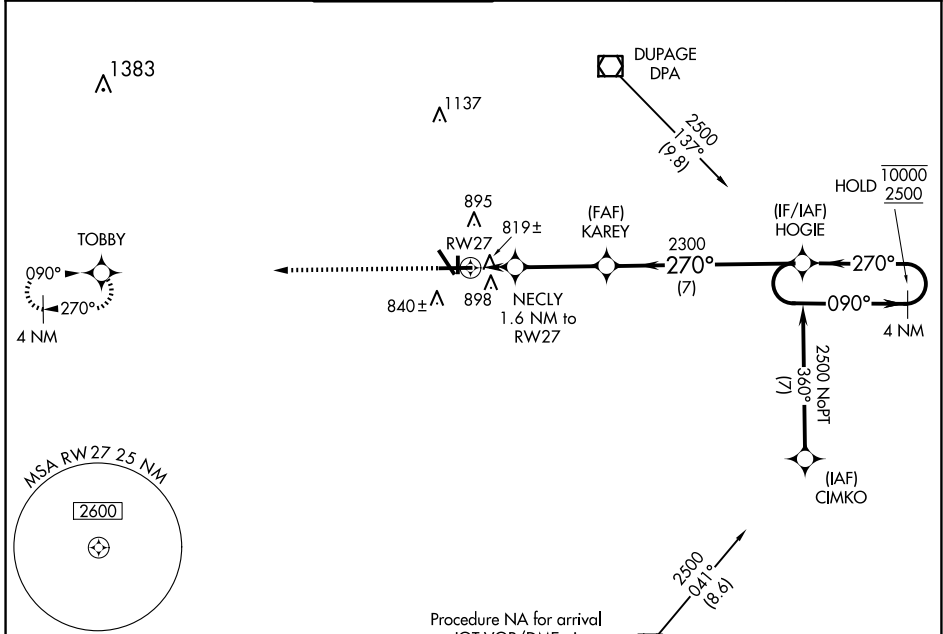

WAAS CH 48822 W27A	APP CRS 270°	Rwy Idg TDZE Apt Elev	6460 707 712
--	------------------------	-----------------------------	---

RNAV (GPS) RWY 27

AURORA MUNI (A.R.R.)

RNP APCH - GPS.		MISSED APPROACH: Climb to 2700 direct TOBBY and hold.	
<p>▼ For uncompensated Baro-VNAV systems, LNAV/VNAV NA below -16°C or above 54°C.</p>			

ELEV 712	TDZE 707
-----------------	-----------------

CATEGORY	A	B	C	D
LPV DA		907-3/4	200 (200-3/4)	
LNAV/VNAV DA		1002-1	295 (300-1)	
LNAV MDA		1080-1	373 (400-1)	
<input checked="" type="checkbox"/> CIRCLING	1200-1	488 (500-1)	1300-1 1/2 588 (600-1 1/2)	1320-2 608 (700-2)