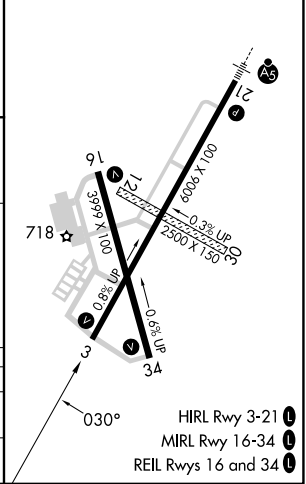

CATEGORY	A	B	C	D
LNAV MDA	1120-1	446 (500-1)	1120-1½ 446 (500-1½)	1120-1½ 446 (500-1½)
CIRCLING	1160-1	463 (500-1)	1240-1½ 543 (600-1½)	1340-2 643 (700-2)