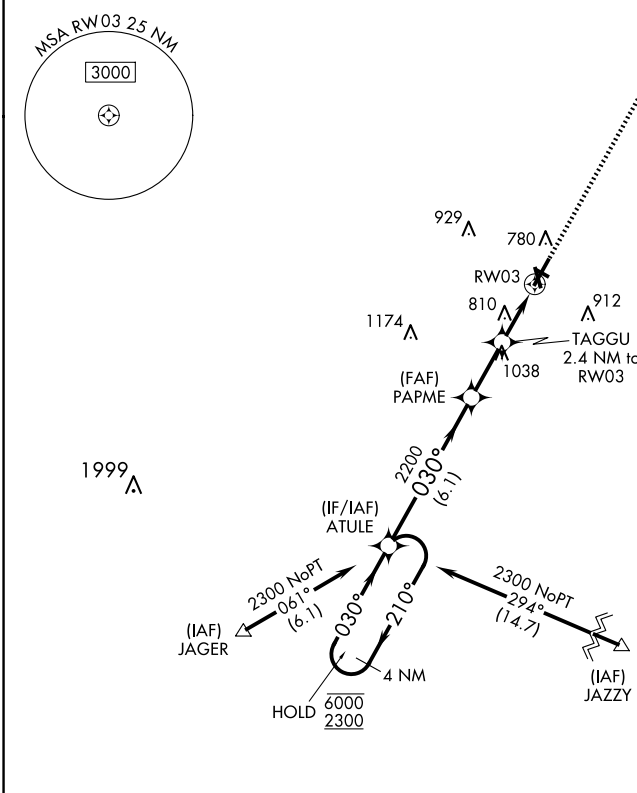

RNAV (GPS) RWY 3 VERMILION RGNL (DNTV)

APP CRS 030°	Rwy Idg 6006
	TDZE 674
	Apt Elev 697

RNP APCH - GPS.

▼ Circling NA to Rwys 12 and 30.
▲ Rwy 3 helicopter visibility reduction below ¾ SM NA.

MISSED APPROACH: Climb to 2600 direct COSMA and hold.

AWOS-3 119.275	CHAMPAIGN APP CON ★ 121.35 285.65	CLNC DEL 121.7	UNICOM 122.7 (CTAF) 0
--------------------------	---	--------------------------	---------------------------------

EC-3, 20 FEB 2025 to 20 MAR 2025

EC-3, 20 FEB 2025 to 20 MAR 2025

ELEV 697	TDZE 674
----------	----------

CATEGORY	A	B	C	D
LNAV MDA	1120-1	446 (500-1)	1120-1½ 446 (500-1½)	1120-1½ 446 (500-1½)
CIRCLING	1160-1	463 (500-1)	1240-1½ 543 (600-1½)	1340-2 643 (700-2)