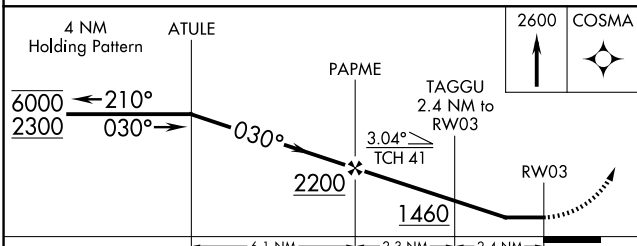

CATEGORY	A	B	C	D
LNAV MDA	1120-1	446 (500-1)	1120-1½ 446 (500-1½)	1120-1½ 446 (500-1½)
CIRCLING	1160-1	463 (500-1)	1240-1½ 543 (600-1½)	1340-2 643 (700-2)