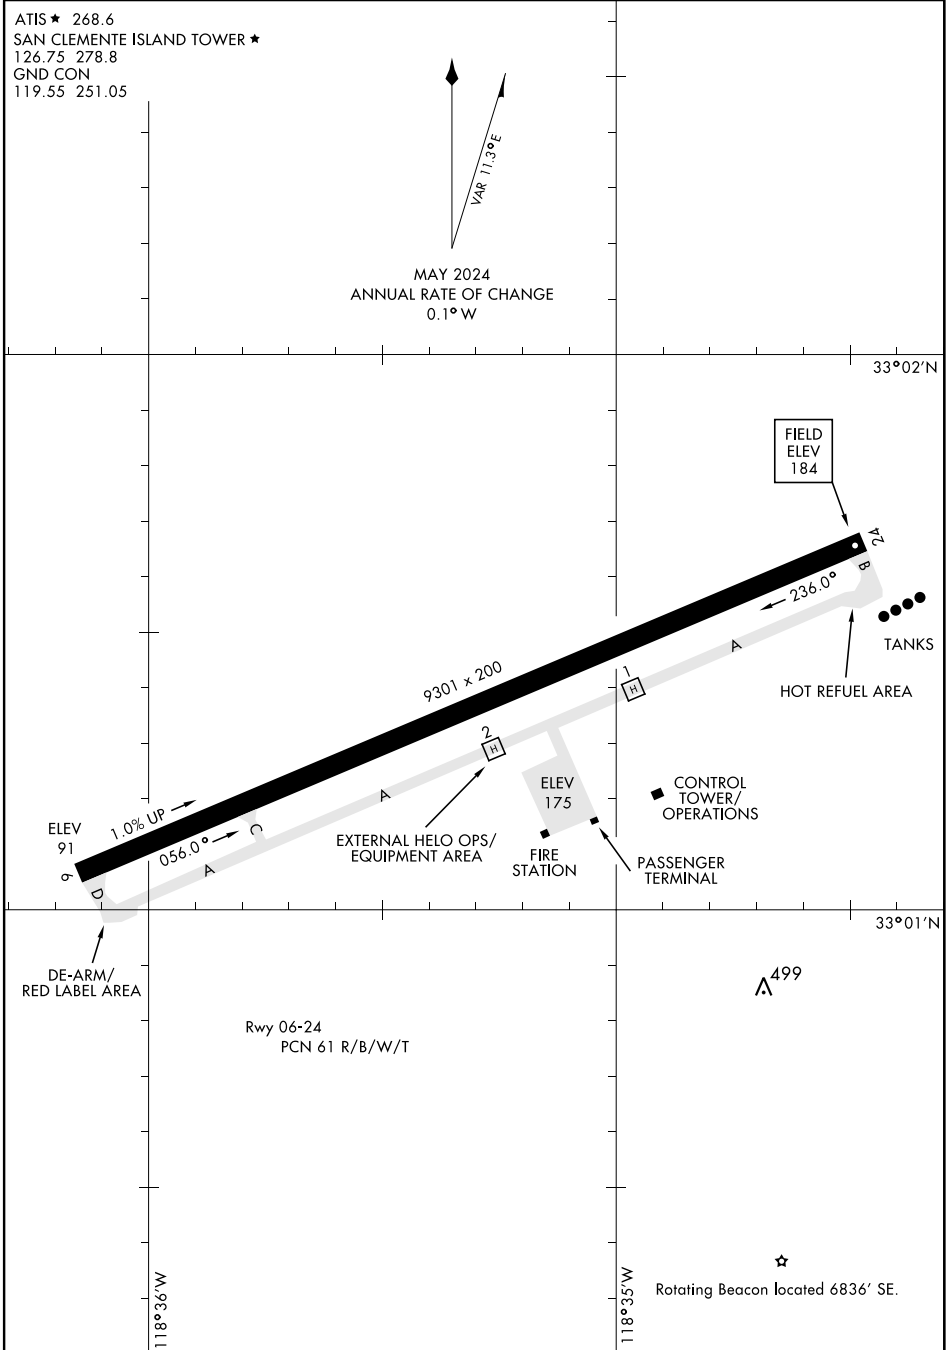

# AIRPORT DIAGRAM

SAN CLEMENTE ISLAND NALF (FREDERICK SHERMAN FLD) (KNUC)

[USN]

SAN CLEMENTE ISLAND, CALIFORNIA

ATIS ★ 268.6  
 SAN CLEMENTE ISLAND TOWER ★  
 126.75 278.8  
 GND CON  
 119.55 251.05

MAY 2024  
 ANNUAL RATE OF CHANGE  
 0.1° W

SW-3, 20 FEB 2025 to 20 MAR 2025

SW-3, 20 FEB 2025 to 20 MAR 2025

33°02'N

33°01'N

M 98°18'11" W

M 118°35' W

Rwy 06-24  
 PCN 61 R/B/W/T

DE-ARM/  
 RED LABEL AREA

▲ 499

☆  
 Rotating Beacon located 6836' SE.