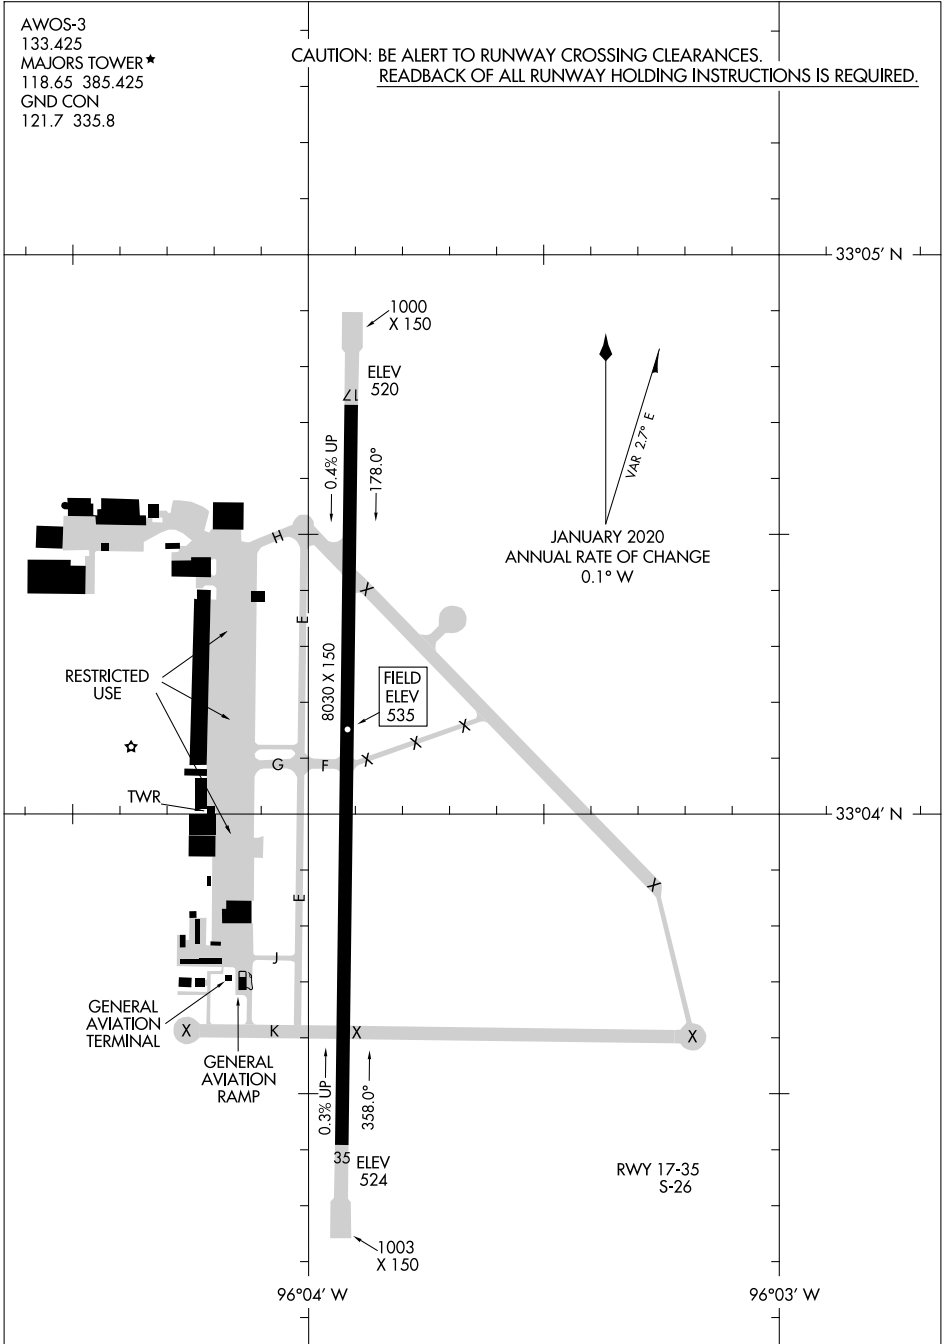

AIRPORT DIAGRAM

AL-5138 (FAA)

MAJORS (GVT)
GREENVILLE, TEXAS

AWOS-3
133.425
MAJORS TOWER ★
118.65 385.425
GND CON
121.7 335.8

CAUTION: BE ALERT TO RUNWAY CROSSING CLEARANCES.
READBACK OF ALL RUNWAY HOLDING INSTRUCTIONS IS REQUIRED.

SC-2, 20 FEB 2025 to 20 MAR 2025

SC-2, 20 FEB 2025 to 20 MAR 2025

AIRPORT DIAGRAM

GREENVILLE, TEXAS
MAJORS (GVT)