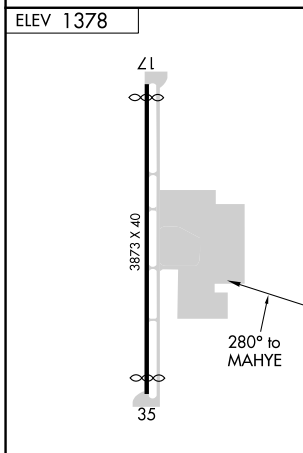

MISSED APPROACH: Climbing left turn to 3600 direct BECNA and hold.

WICHITA APP CON
134.8 269.1

CTAF
122.9

NC-2, 20 FEB 2025 to 20 MAR 2025

NC-2, 20 FEB 2025 to 20 MAR 2025

CATEGORY	A	B	C	D
CIRCLING	1920-1	542 (600-1)	1960-1½ 582 (600-1½)	NA