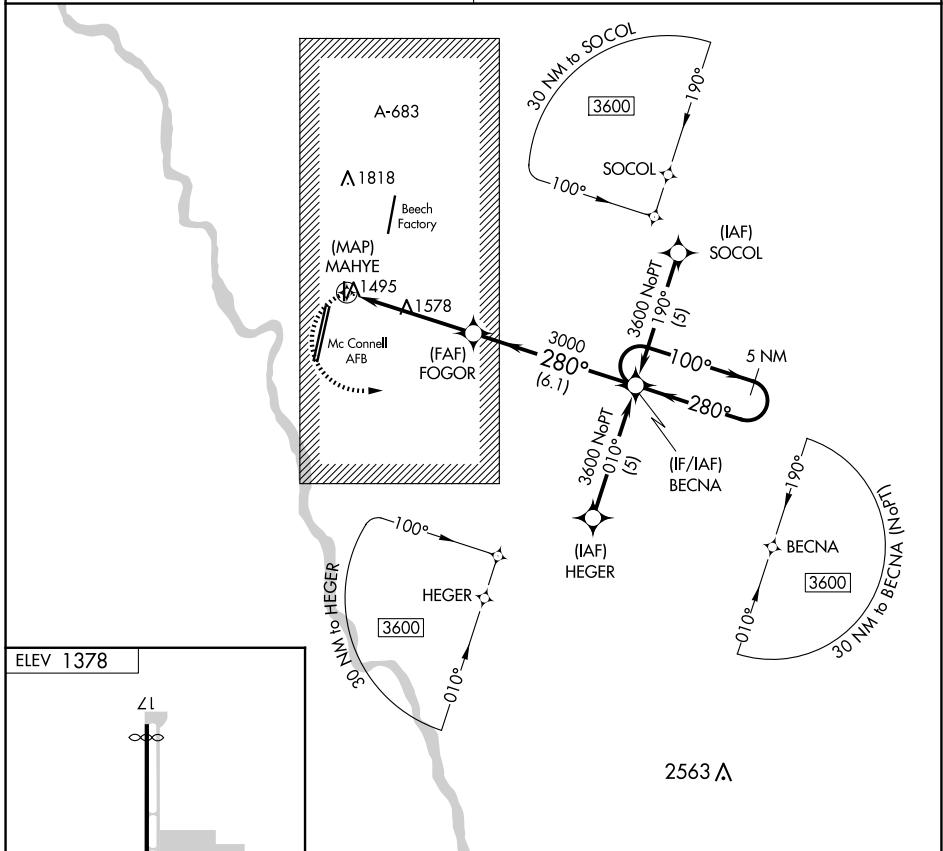

APP CRS 280°	Rwy Idg TDZE Apt Elev	N/A N/A 1378
------------------------	-----------------------------	---

RNAV (GPS)-D

CESSNA ACFT FLD (CEA)

▲ NA DME/DME RNP-0.3 NA. Procedure NA at night. Use Wichita Dwight D Eisenhower Nil altimeter setting; when not received, use Colonel James Jabara altimeter setting.

MISSED APPROACH: Climbing left turn to 3600 direct BECNA and hold.

WICHITA APP CON
134.8 269.1

CTAF
122.9

NC-2, 20 FEB 2025 to 20 MAR 2025

NC-2, 20 FEB 2025 to 20 MAR 2025

CATEGORY	A	B	C	D
CIRCLING	1920-1	542 (600-1)	1960-1½ 582 (600-1½)	NA