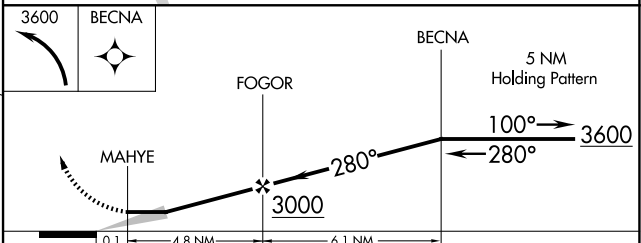

MISSED APPROACH: Climbing left turn to 3600 direct BECNA and hold.

WICHITA APP CON
134.8 269.1

CTAF
122.9

NC-2, 20 FEB 2025 to 20 MAR 2025

NC-2, 20 FEB 2025 to 20 MAR 2025

CATEGORY	A	B	C	D
CIRCLING	1920-1	542 (600-1)	1960-1½ 582 (600-1½)	NA