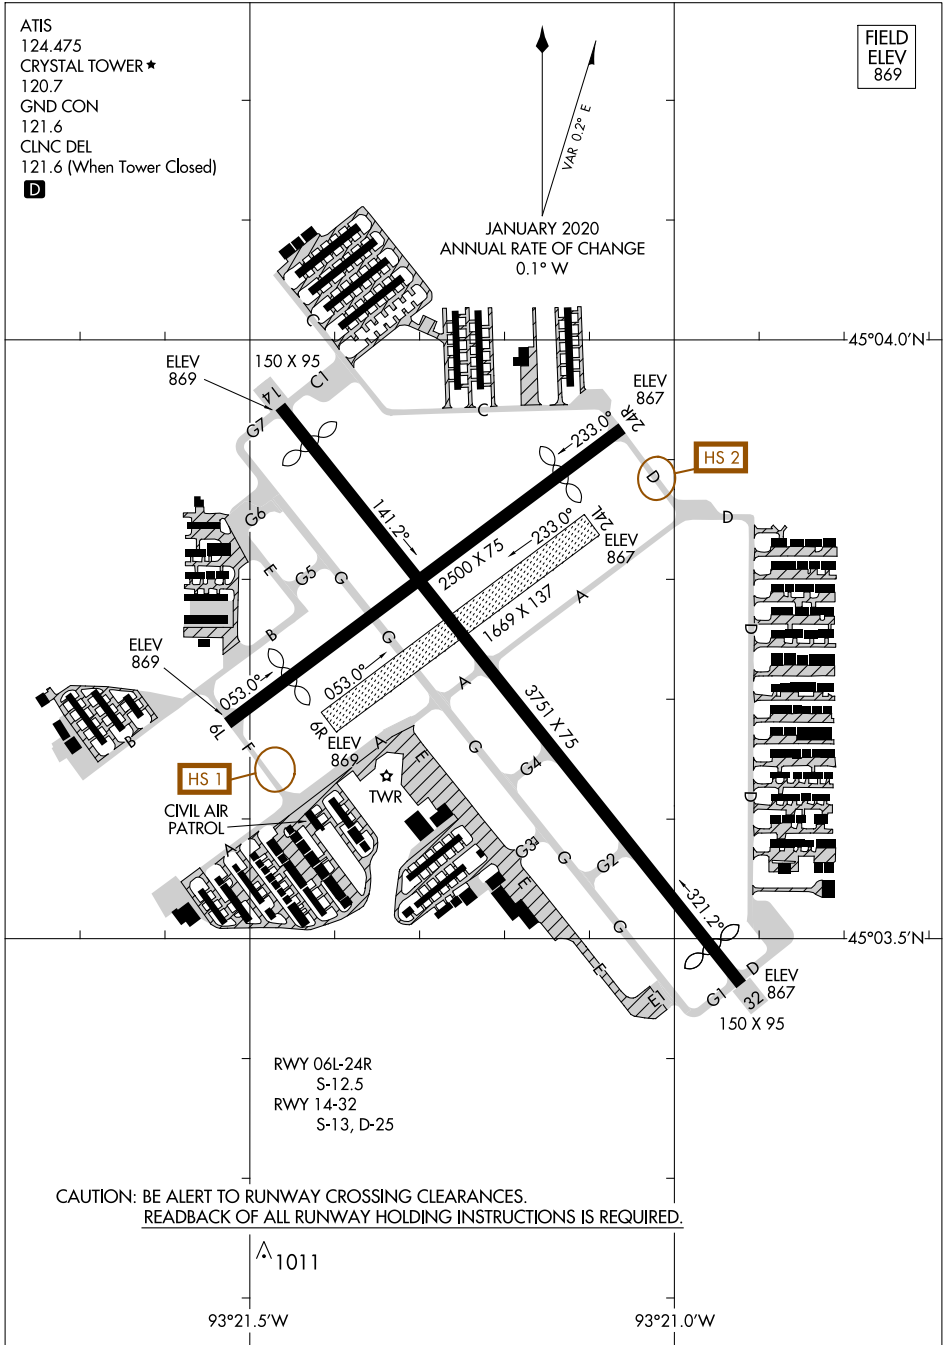

AIRPORT DIAGRAM

AL-5158 (FAA)

CRYSTAL (MIC)
MINNEAPOLIS, MINNESOTA

AIRPORT DIAGRAM

MINNEAPOLIS, MINNESOTA
CRYSTAL (MIC)