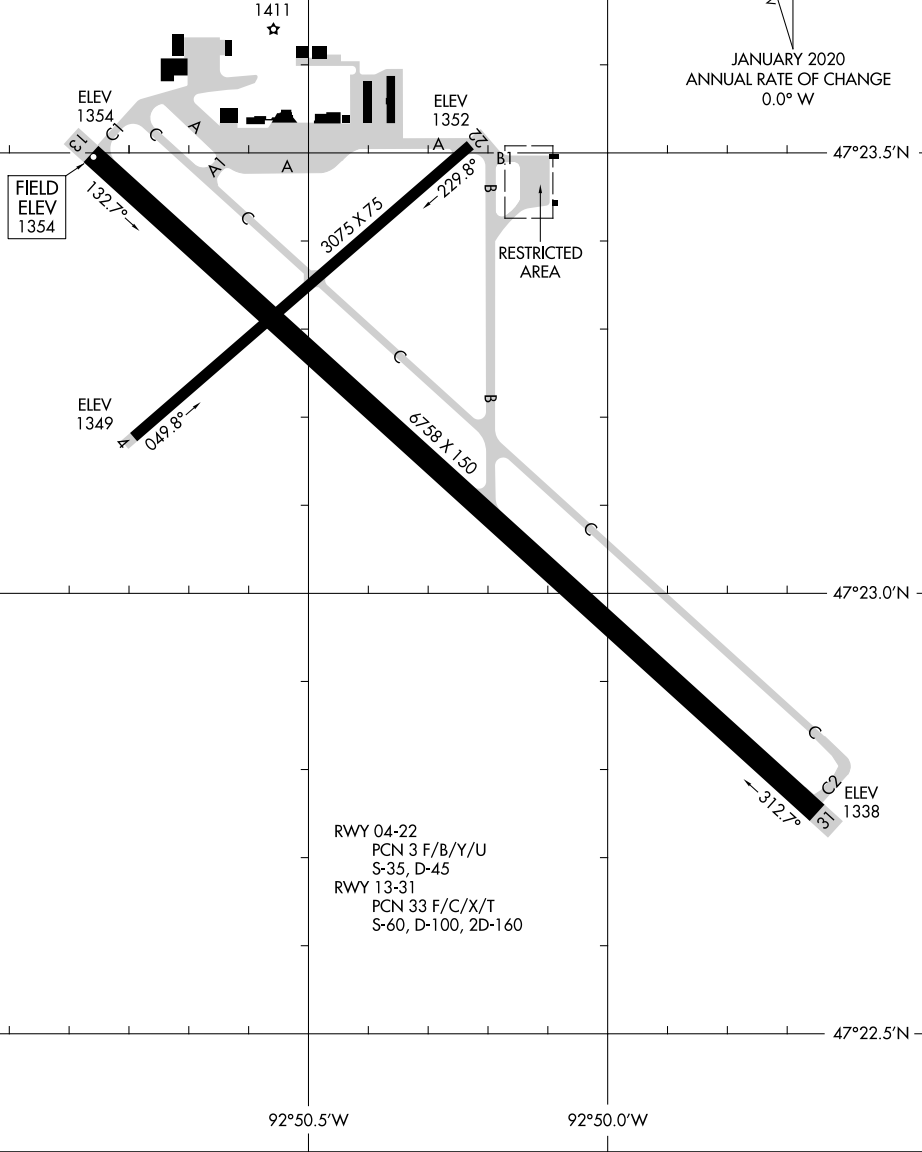

22251

# AIRPORT DIAGRAM

AL-5159 (FAA)

RANGE RGNL (HIB)  
HIBBING, MINNESOTA

ASOS  
126.425  
CTAF/UNICOM  
123.000  
CLNC DEL  
127.4  
**D**

NC-1, 20 FEB 2025 to 20 MAR 2025

NC-1, 20 FEB 2025 to 20 MAR 2025

RWY 04-22  
PCN 3 F/B/Y/U  
S-35, D-45  
RWY 13-31  
PCN 33 F/C/X/T  
S-60, D-100, 2D-160

# AIRPORT DIAGRAM

22251

HIBBING, MINNESOTA  
RANGE RGNL (HIB)