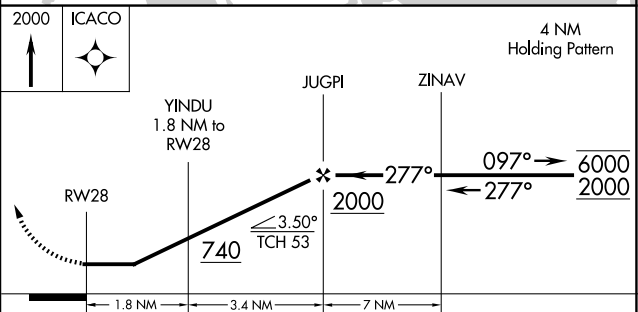

APP CRS <b>277°</b>	Rwy Idg TDZE Apt Elev	N/A N/A <b>20</b>
------------------------	-----------------------------	-------------------------

# RNAV (GPS)-B

MIDDLE PENINSULA RGNL (F'YJ)

RNP APCH.		MISSED APPROACH: Climb to 2000 direct ICACO and hold.
AWOS-3 <b>132.825</b>	POTOMAC APP CON <b>126.4 282.375</b>	UNICOM <b>123.0 (CTAF) 0</b>

CATEGORY	A	B	C	D
CIRCLING	480-1 460 (500-1)	620-1 600 (600-1)	NA	