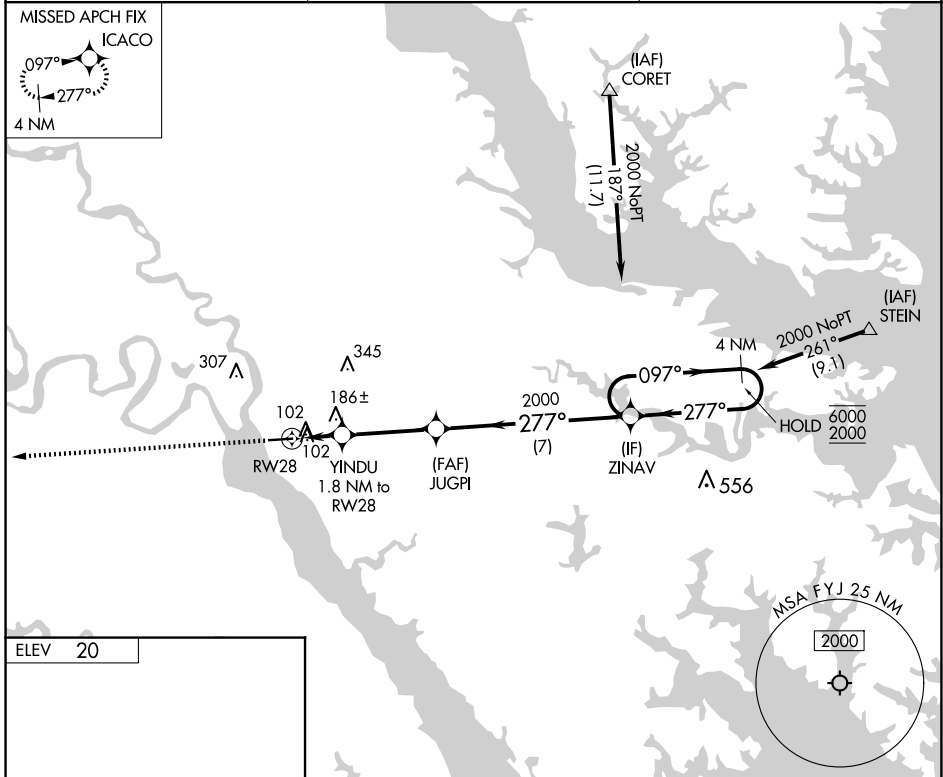

APP CRS <b>277°</b>	Rwy Idg TDZE Apt Elev	N/A N/A <b>20</b>
------------------------	-----------------------------	-------------------------

# RNAV (GPS)-B

MIDDLE PENINSULA RGNL (F'YJ)

RNP APCH.		MISSED APPROACH: Climb to 2000 direct ICACO and hold.
AWOS-3 <b>132.825</b>	POTOMAC APP CON <b>126.4 282.375</b>	UNICOM <b>123.0 (CTAF) 0</b>

CATEGORY	A	B	C	D
CIRCLING	480-1 460 (500-1)	620-1 600 (600-1)	NA	

NE-3, 20 FEB 2025 to 20 MAR 2025

NE-3, 20 FEB 2025 to 20 MAR 2025