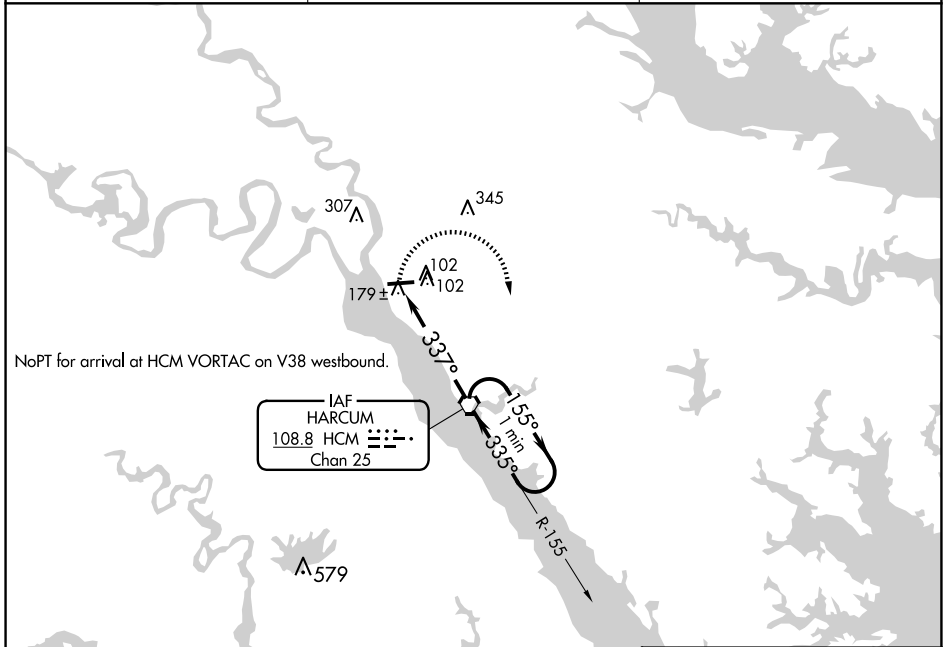

VORTAC HCM 108.8 Chan 25	APP CRS 337°	Rwy Idg TDZE Apt Elev	N/A N/A 20
--	------------------------	-----------------------------	---------------------------------------

VOR-A

MIDDLE PENINSULA RGNL (F'YJ)

⚠ When local altimeter setting not received, use Newport News altimeter setting and increase all MDA 80 feet.

⚠ MISSED APPROACH: Climbing right turn to 1700 direct HCM VORTAC and hold.

AWOS-3 132.825	POTOMAC APP CON 126.4 282.375	UNICOM 123.0 (CTAF) 0
--------------------------	---	---------------------------------

NE-3, 20 FEB 2025 to 20 MAR 2025

NE-3, 20 FEB 2025 to 20 MAR 2025

ELEV	20
MIRL Rwy 10-28	0
REIL Rwys 10 and 28	0
FAF to MAP 4.8 NM	
Knots	60 90 120 150 180
Min:Sec	4:48 3:12 2:24 1:55 1:36

CATEGORY	A	B	C	D
CIRCLING	480-1 460 (500-1)	620-1 600 (600-1)	NA	