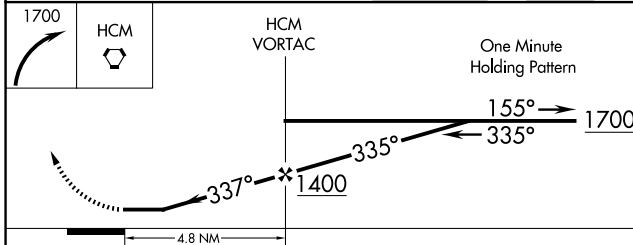

⚠ When local altimeter setting not received, use Newport News altimeter setting and increase all MDA 80 feet.

⚠ MISSED APPROACH: Climbing right turn to 1700 direct HCM VORTAC and hold.

AWOS-3 132.825	POTOMAC APP CON 126.4 282.375	UNICOM 123.0 (CTAF) 0
--------------------------	---	---------------------------------

NE-3, 20 FEB 2025 to 20 MAR 2025

NE-3, 20 FEB 2025 to 20 MAR 2025

ELEV	20
MIRL Rwy 10-28	0
REIL Rwys 10 and 28	0
FAF to MAP 4.8 NM	
Knots	60 90 120 150 180
Min:Sec	4:48 3:12 2:24 1:55 1:36

CATEGORY	A	B	C	D
CIRCLING	480-1 460 (500-1)	620-1 600 (600-1)	NA	