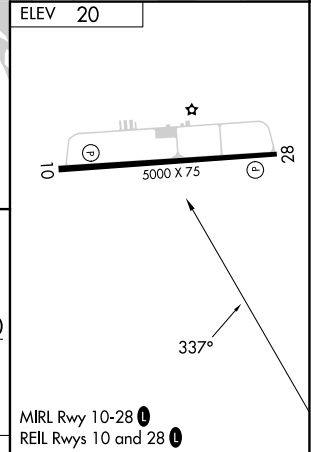

⚠ When local altimeter setting not received, use Newport News altimeter setting and increase all MDA 80 feet.

⚠ MISSED APPROACH: Climbing right turn to 1700 direct HCM VORTAC and hold.

AWOS-3 132.825	POTOMAC APP CON 126.4 282.375	UNICOM 123.0 (CTAF) 0
--------------------------	---	---------------------------------

NE-3, 20 FEB 2025 to 20 MAR 2025

NE-3, 20 FEB 2025 to 20 MAR 2025

ELEV	20
MIRL Rwy 10-28	0
REIL Rwys 10 and 28	0
FAF to MAP 4.8 NM	
Knots	60 90 120 150 180
Min:Sec	4:48 3:12 2:24 1:55 1:36

CATEGORY	A	B	C	D
CIRCLING	480-1 460 (500-1)	620-1 600 (600-1)	NA	