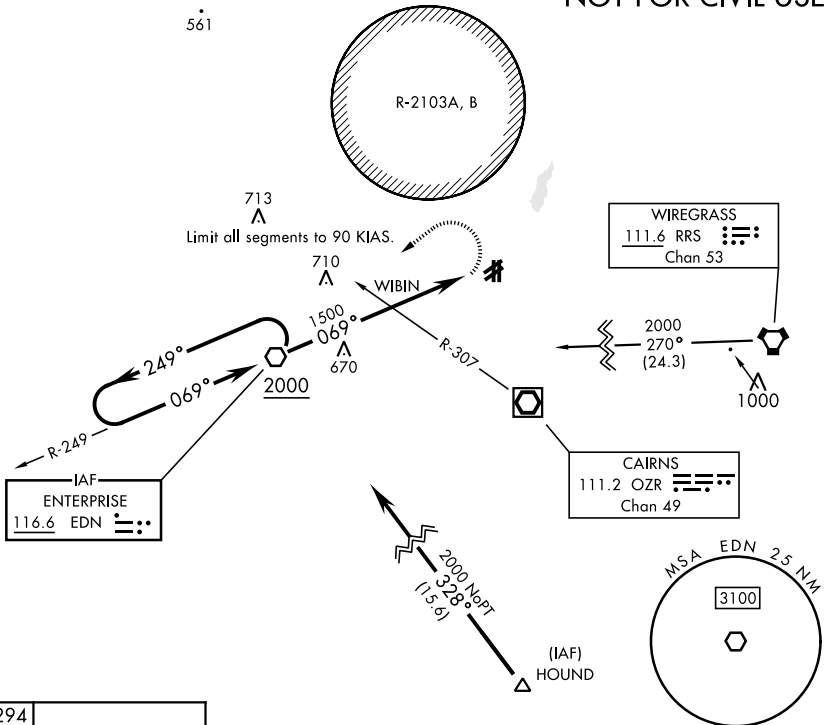

COPTER VOR 069°

LOWE AHP (KLOR)

VOR EDN 116.6	APCH CRS 069°	Rwy Idg TDZE Arprt Elev N/A N/A 294
-------------------------	-------------------------	---

[USA]

When local altimeter setting not received, use Cairns AAF altimeter setting. Helicopter visibility reduction below 3/4 mile not authorized.

MISSED APPROACH: Climbing left turn to 2000 direct to EDN VOR and hold.

ATIS 361.1	CAIRNS APP CON 133.45 239.275	TOWER★ 141.3 289.15	GND CON 357.15
----------------------	---	-------------------------------	--------------------------

NOT FOR CIVIL USE

SE-4, 20 FEB 2025 to 20 MAR 2025

SE-4, 20 FEB 2025 to 20 MAR 2025

CATEGORY		COPTER		
H-069°		840-1	546	(600-1)
CAIRNS AAF ALTIMETER SETTING MINIMUMS				
H-069°		860-1	566	(600-1)

COPTER VOR 069°