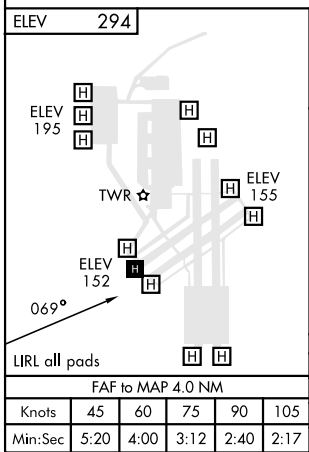

CATEGORY		COPTER		
H-069°		840-1	546	(600-1)
CAIRNS AAF ALTIMETER SETTING MINIMUMS				
H-069°		860-1	566	(600-1)

COPTER VOR 069°