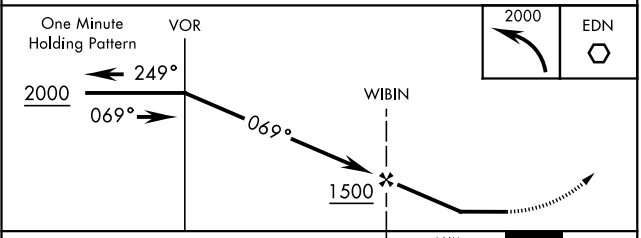

CATEGORY		COPTER		
H-069°		840-1	546	(600-1)
CAIRNS AAF ALTIMETER SETTING MINIMUMS				
H-069°		860-1	566	(600-1)

COPTER VOR 069°