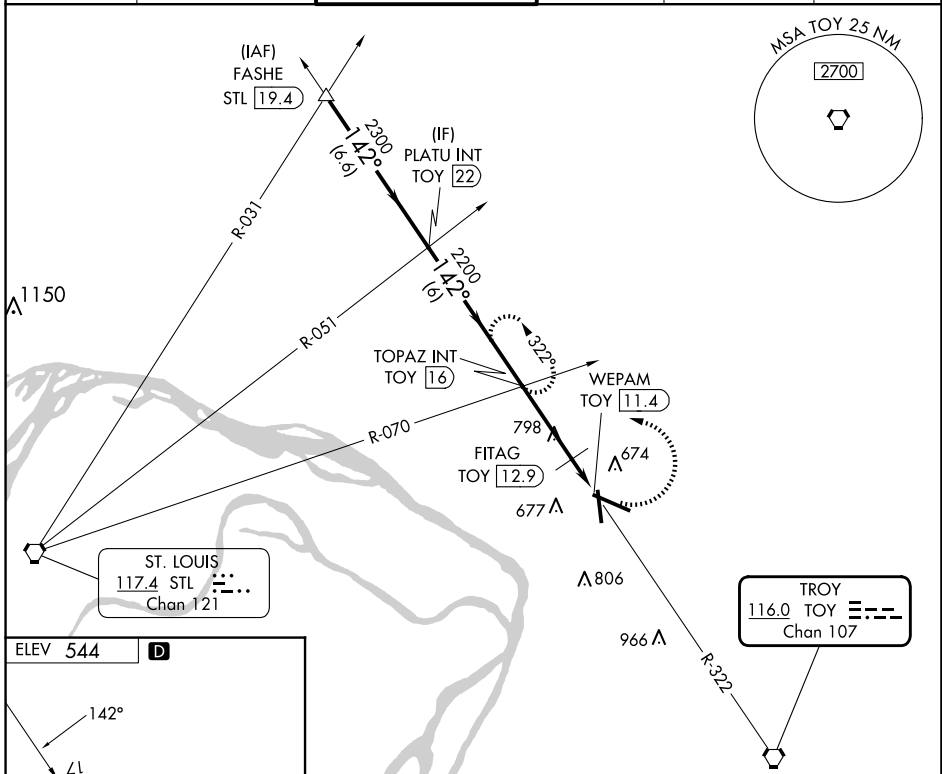

VORTAC TOY 116.0 Chan 107	APP CRS 142°	Rwy Idg TDZE Apt Elev	N/A N/A 544
---	------------------------	-----------------------------	--

VOR-A
ST LOUIS RGNL (A.I.N)

⚠ When local altimeter setting not received, use St Louis Lambert Intl altimeter setting and increase all MDA 60 feet and increase Circling Cat C/D visibility ¼ SM. When VGSi inop, Circling to Rwy 17/35 NA at night.

MISSED APPROACH: Climbing left turn to 2200 via TOY R-322 to TOPAZ INT/TOY 16 DME and hold.

ATIS 128.0	ST LOUIS APP CON 124.2 353.9	REGIONAL TOWER* 126.0 (CTAF) 0 239.0	GND CON 120.2	CLNC DEL 120.2 (when tower closed)	UNICOM 122.95
----------------------	--	---	-------------------------	---	-------------------------

FASHE STL 19.4 2700	*1160 when using St Louis Lambert Intl altimeter setting.	2200	TOPAZ INT
PLATU INT TOY 22	TOPAZ INT TOY 16	FITAG TOY 12.9	WEPAM TOY 11.4
6.6 NM		6 NM	3.2 NM
CATEGORY		A	B
CIRCLING		1100-1	556 (600-1)
CIRCLING		1160-1¾	616 (700-1¾)
CIRCLING		1000-1	456 (500-1)
CIRCLING		1160-1¾	616 (700-1¾)
CIRCLING		1200-2	656 (700-2)