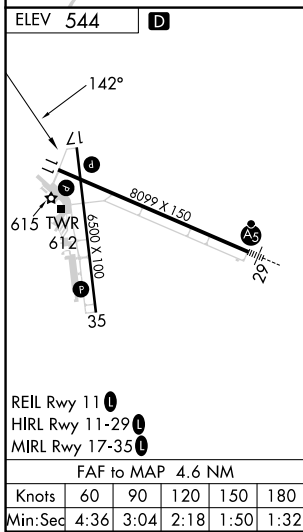

VORTAC TOY 116.0 Chan 107	APP CRS 142°	Rwy Idg TDZE Apt Elev	N/A N/A 544
---	------------------------	-----------------------------	--

VOR-A
ST LOUIS RGNL (A.I.N)

⚠ When local altimeter setting not received, use St Louis Lambert Intl altimeter setting and increase all MDA 60 feet and increase Circling Cat C/D visibility ¼ SM. When VGSi inop, Circling to Rwy 17/35 NA at night.

MISSED APPROACH: Climbing left turn to 2200 via TOY R-322 to TOPAZ INT/TOY 16 DME and hold.

ATIS 128.0	ST LOUIS APP CON 124.2 353.9	REGIONAL TOWER* 126.0 (CTAF) 0 239.0	GND CON 120.2	CLNC DEL 120.2 (when tower closed)	UNICOM 122.95
----------------------	--	---	-------------------------	---	-------------------------

FASHE STL 19.4 2700	*1160 when using St Louis Lambert Intl altimeter setting.	2200	TOPAZ INT
PLATU INT TOY 22	TOPAZ INT TOY 16	FITAG TOY 12.9	WEPAM TOY 11.4
6.6 NM		6 NM	3.2 NM
CATEGORY		A	B
CIRCLING		1100-1	556 (600-1)
CIRCLING		1160-1¾	616 (700-1¾)
CIRCLING		1000-1	456 (500-1)
CIRCLING		1160-1¾	616 (700-1¾)
CIRCLING		1200-2	656 (700-2)