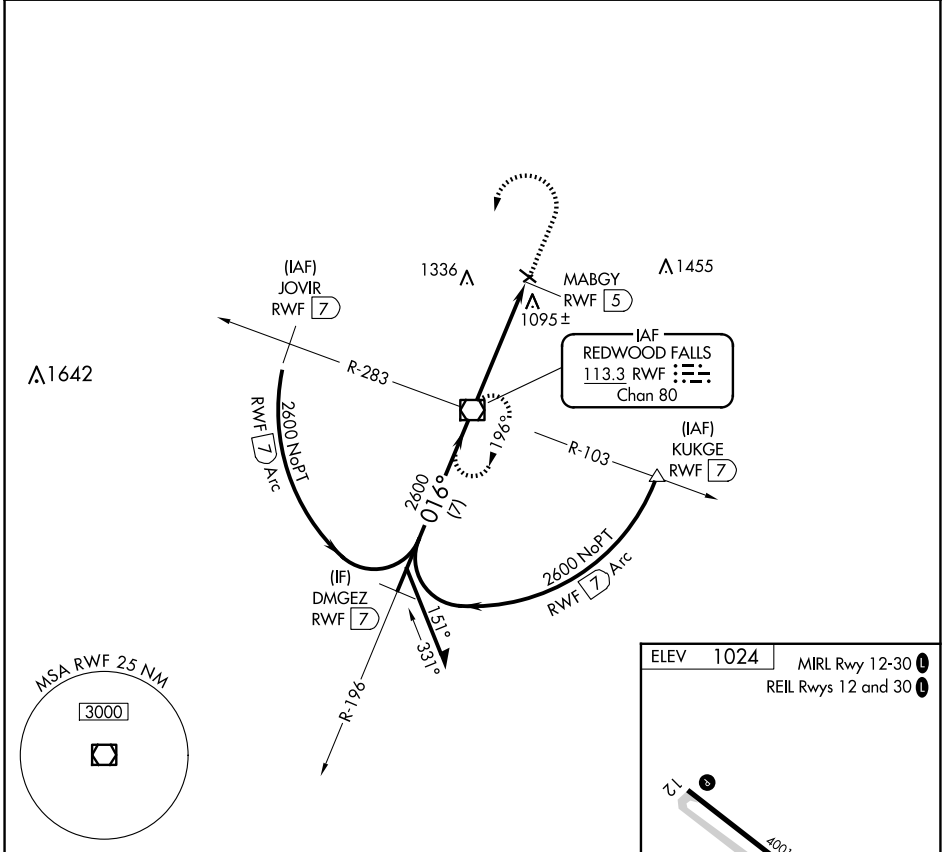

VOR/DME RWF 113.3 Chan 80	APP CRS 016°	Rwy Idg TDZE Apt Elev N/A N/A 1024
---	------------------------	--

VOR-A

REDWOOD FALLS MUNI (RWF)

⚠ When local altimeter setting not received, use Olivia Rgnl altimeter setting and increase all MDA 40 feet.

MISSED APPROACH: Climb to 2000 then climbing left turn to 2600 direct RWF VOR/DME and hold.

ASOS 126.575	MINNEAPOLIS CENTER 127.1 290.2	UNICOM 123.0 (CTAF)
------------------------	--	-------------------------------

NC-1, 20 FEB 2025 to 20 MAR 2025

NC-1, 20 FEB 2025 to 20 MAR 2025

CATEGORY	A	B	C	D	FAF to MAP 5 NM					
CIRCLING	1540-1 516 (600-1)	1660-1 636 (700-1)	1700-2 676 (700-2)	1700-2 1/4 676 (700-2 1/4)	Knots	60	90	120	150	180
					Min:Sec	5:00	3:20	2:30	2:00	1:40