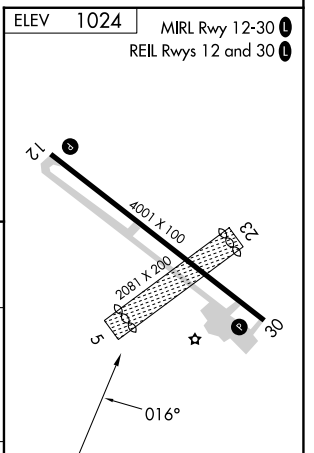

VOR/DME RWF 113.3 Chan 80	APP CRS 016°	Rwy Idg TDZE Apt Elev N/A N/A 1024
---	------------------------	--

VOR-A

REDWOOD FALLS MUNI (RWF)

⚠ When local altimeter setting not received, use Olivia Rgnl altimeter setting and increase all MDA 40 feet.

MISSED APPROACH: Climb to 2000 then climbing left turn to 2600 direct RWF VOR/DME and hold.

ASOS 126.575	MINNEAPOLIS CENTER 127.1 290.2	UNICOM 123.0 (CTAF)
------------------------	--	-------------------------------

NC-1, 20 FEB 2025 to 20 MAR 2025

NC-1, 20 FEB 2025 to 20 MAR 2025

CATEGORY	A	B	C	D	FAF to MAP 5 NM					
CIRCLING	1540-1 516 (600-1)	1660-1 636 (700-1)	1700-2 676 (700-2)	1700-2 1/4 676 (700-2 1/4)	Knots	60	90	120	150	180
					Min:Sec	5:00	3:20	2:30	2:00	1:40