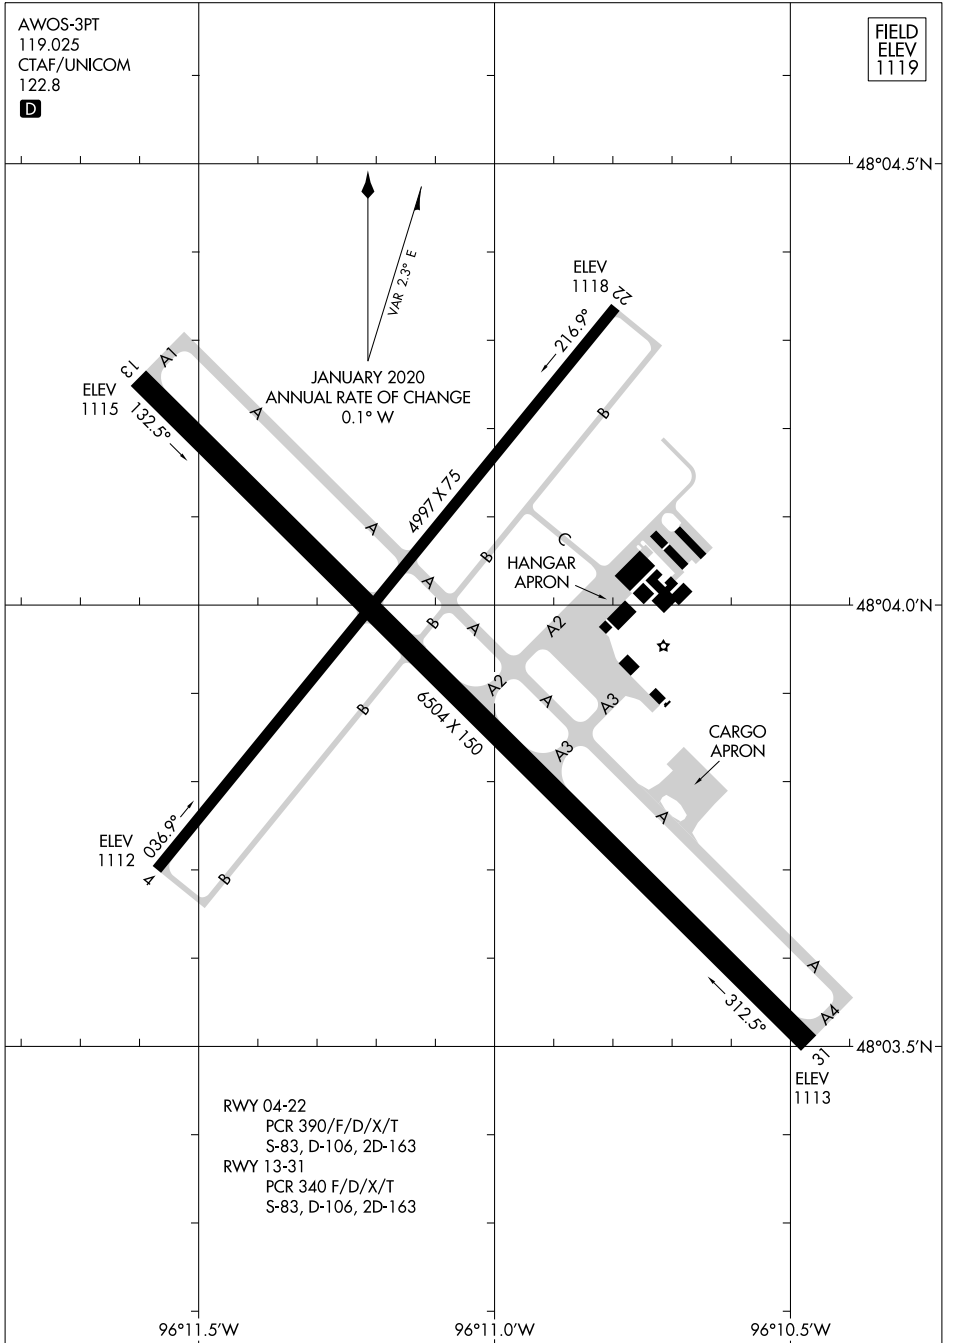

# AIRPORT DIAGRAM

AL-5201 (FAA)

THIEF RIVER FALLS RGNL (TVF)  
THIEF RIVER FALLS, MINNESOTA

AWOS-3PT  
119.025  
CTAF/UNICOM  
122.8

FIELD  
ELEV  
1119

NC-1, 20 FEB 2025 to 20 MAR 2025

NC-1, 20 FEB 2025 to 20 MAR 2025

ELEV 1115  
A1  
132.5°

ELEV 1118  
22  
216.9°

ELEV 1112  
A  
036.9°

ELEV 1113  
31  
312.5°

RWY 04-22  
PCR 390/F/D/X/T  
S-83, D-106, 2D-163  
RWY 13-31  
PCR 340 F/D/X/T  
S-83, D-106, 2D-163

96°11.5'W

96°11.0'W

96°10.5'W

48°04.5'N

48°04.0'N

48°03.5'N