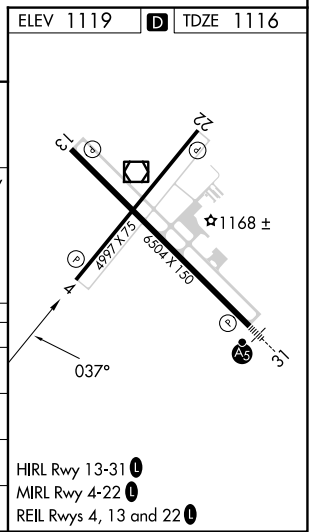

WAAS CH 70636 W04A	APP CRS 037°	Rwy Idg TDZE 1116 Apt Elev 1119	4997 1116 1119

RNAV (GPS) RWY 4

THIEF RIVER FALLS RGNL (TVF)

RNP APCH.	MISSED APPROACH: Climb to 3300 direct FISTS and hold.

AWOS-3PT 119.025	MINNEAPOLIS CENTER 132.15 269.6	UNICOM 122.8(CTAF) 0

NC-1, 20 FEB 2025 to 20 MAR 2025

NC-1, 20 FEB 2025 to 20 MAR 2025