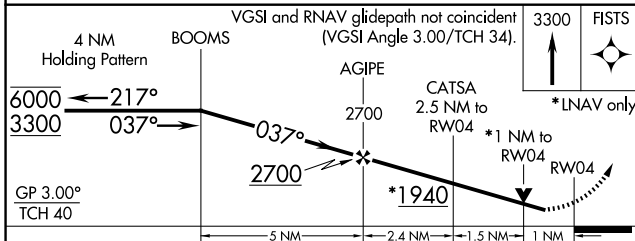

WAAS CH 70636 W04A	APP CRS 037°	Rwy Idg TDZE 1116 Apt Elev 1119	4997 1116 1119

RNAV (GPS) RWY 4

THIEF RIVER FALLS RGNL (TVF)

RNP APCH.	MISSED APPROACH: Climb to 3300 direct FISTS and hold.

AWOS-3PT 119.025	MINNEAPOLIS CENTER 132.15 269.6	UNICOM 122.8(CTAF) 0

NC-1, 20 FEB 2025 to 20 MAR 2025

NC-1, 20 FEB 2025 to 20 MAR 2025