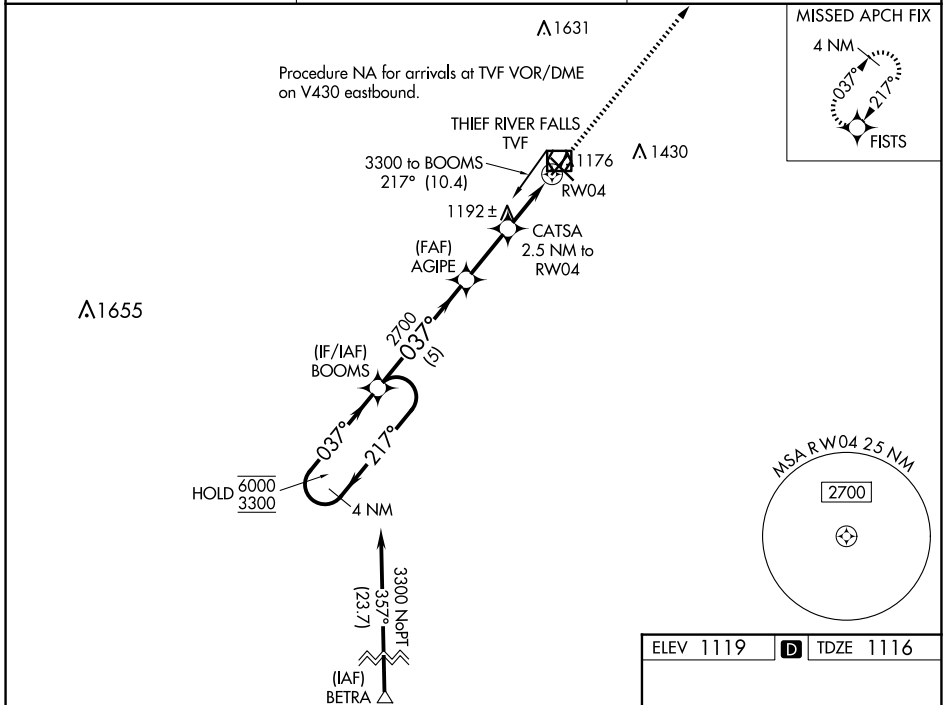

WAAS CH 70636 W04A	APP CRS 037°	Rwy Idg TDZE 1116 Apt Elev 1119	4997 1116 1119
--	------------------------	---	---

RNAV (GPS) RWY 4

THIEF RIVER FALLS RGNL (TVF)

RNP APCH.	MISSED APPROACH: Climb to 3300 direct FISTS and hold.
-----------	---

AWOS-3PT 119.025	MINNEAPOLIS CENTER 132.15 269.6	UNICOM 122.8(CTAF) 0
----------------------------	---	--------------------------------

NC-1, 20 FEB 2025 to 20 MAR 2025

NC-1, 20 FEB 2025 to 20 MAR 2025