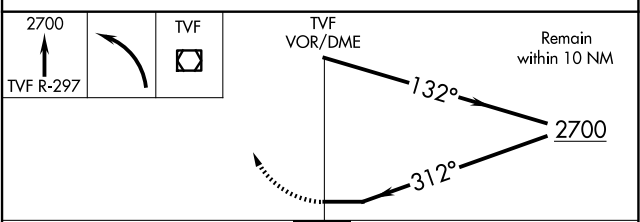

VOR/DME TVF 114.45 Chan 91(Y)	APP CRS 312°	Rwy Idg TDZE Apt Elev	6304 1114 1119
---	------------------------	-----------------------------	---

VOR RWY 31

THIEF RIVER FALLS RGNL (TVF)

		MISSED APPROACH: Climb to 2700 on TVF R-297 then left turn direct TVF VOR/DME and hold.

CATEGORY	A	B	C	D
S-31	1660-1/2 546 (600-1/2)		1660-1 1/8 546 (600-1 1/8)	
C CIRCLING	1660-1 541 (600-1)		1820-2 701 (800-2)	1980-2 3/4 861 (900-2 3/4)

NC-1, 20 FEB 2025 to 20 MAR 2025

NC-1, 20 FEB 2025 to 20 MAR 2025