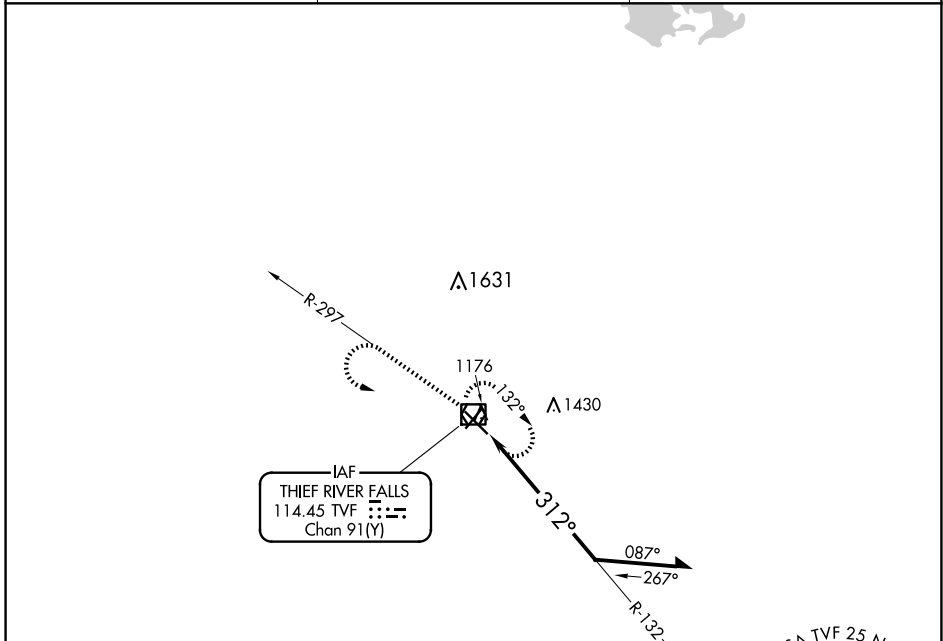

VOR/DME TVF 114.45 Chan 91(Y)	APP CRS 312°	Rwy Idg TDZE Apt Elev	6304 1114 1119
---	------------------------	-----------------------------	---

VOR RWY 31

THIEF RIVER FALLS RGNL (TVF)

		MISSED APPROACH: Climb to 2700 on TVF R-297 then left turn direct TVF VOR/DME and hold.

AWOS-3PT 119.025	MINNEAPOLIS CENTER 132.15 269.6	UNICOM 122.8 (CTAF)
----------------------------	---	-------------------------------

ELEV 1119	D	TDZE 1114
-----------	----------	-----------

HIRL Rwy 13-31	1
MIRL Rwy 4-22	1
REIL Rwy 4, 13, and 22	1