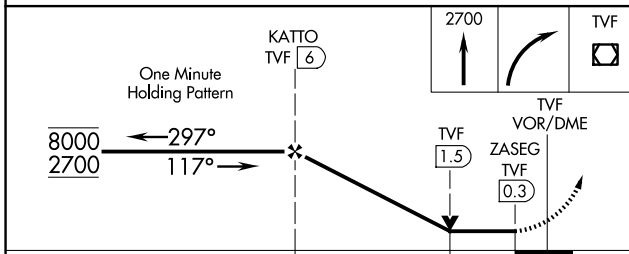

CATEGORY	A	B	C	D
S-13	1520-1	405 (500-1)	1520-1¼	405 (500-1¼)

HIRL Rwy 13-31
MIRL Rwy 4-22
REIL Rws 4, 13, and 22

NC-1, 20 FEB 2025 to 20 MAR 2025

NC-1, 20 FEB 2025 to 20 MAR 2025