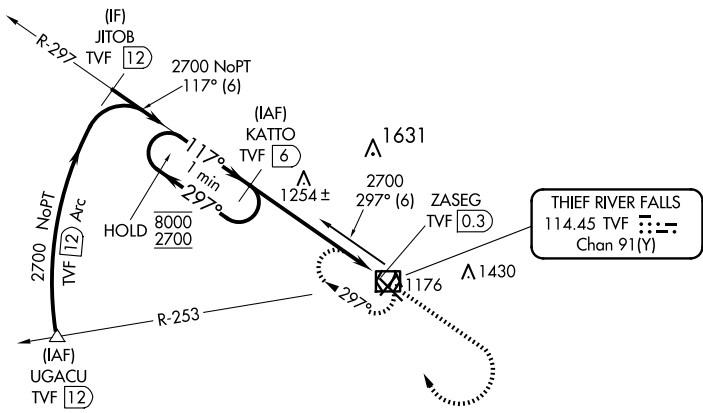

VOR/DME TVF 114.45 Chan 91(Y)	APP CRS 117°	Rwy Idg TDZE 1115 Apt Elev 1119	6504
---	------------------------	---	-------------

VOR Z RWY 13

THIEF RIVER FALLS RGNL (TVF)

DME required.	MISSED APPROACH: Climb to 2700 then right turn direct TVF VOR/DME and hold.
---------------	---

AWOS-3PT 119.025	MINNEAPOLIS CENTER 132.15 269.6	UNICOM 122.8 (CTAF) 0
----------------------------	---	---------------------------------

THIEF RIVER FALLS
114.45 TVF
Chan 91(Y)

CATEGORY	A	B	C	D
S-13	1520-1	405 (500-1)	1520-1¼	405 (500-1¼)

HIRL Rwy 13-31
MIRL Rwy 4-22
REIL Rws 4, 13, and 22

NC-1, 20 FEB 2025 to 20 MAR 2025

NC-1, 20 FEB 2025 to 20 MAR 2025