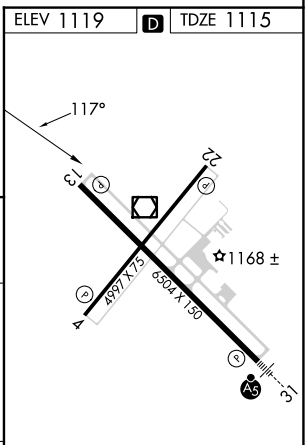

VOR/DME TVF 114.45 Chan 91(Y)	APP CRS 117°	Rwy Idg TDZE 1115 Apt Elev 1119	6504
---	------------------------	---	-------------

VOR Z RWY 13

THIEF RIVER FALLS RGNL (TVF)

DME required.	MISSED APPROACH: Climb to 2700 then right turn direct TVF VOR/DME and hold.
---------------	---

AWOS-3PT 119.025	MINNEAPOLIS CENTER 132.15 269.6	UNICOM 122.8 (CTAF) 0
----------------------------	---	---------------------------------

THIEF RIVER FALLS
114.45 TVF
Chan 91(Y)

CATEGORY	A	B	C	D
S-13	1520-1	405 (500-1)	1520-1¼	405 (500-1¼)