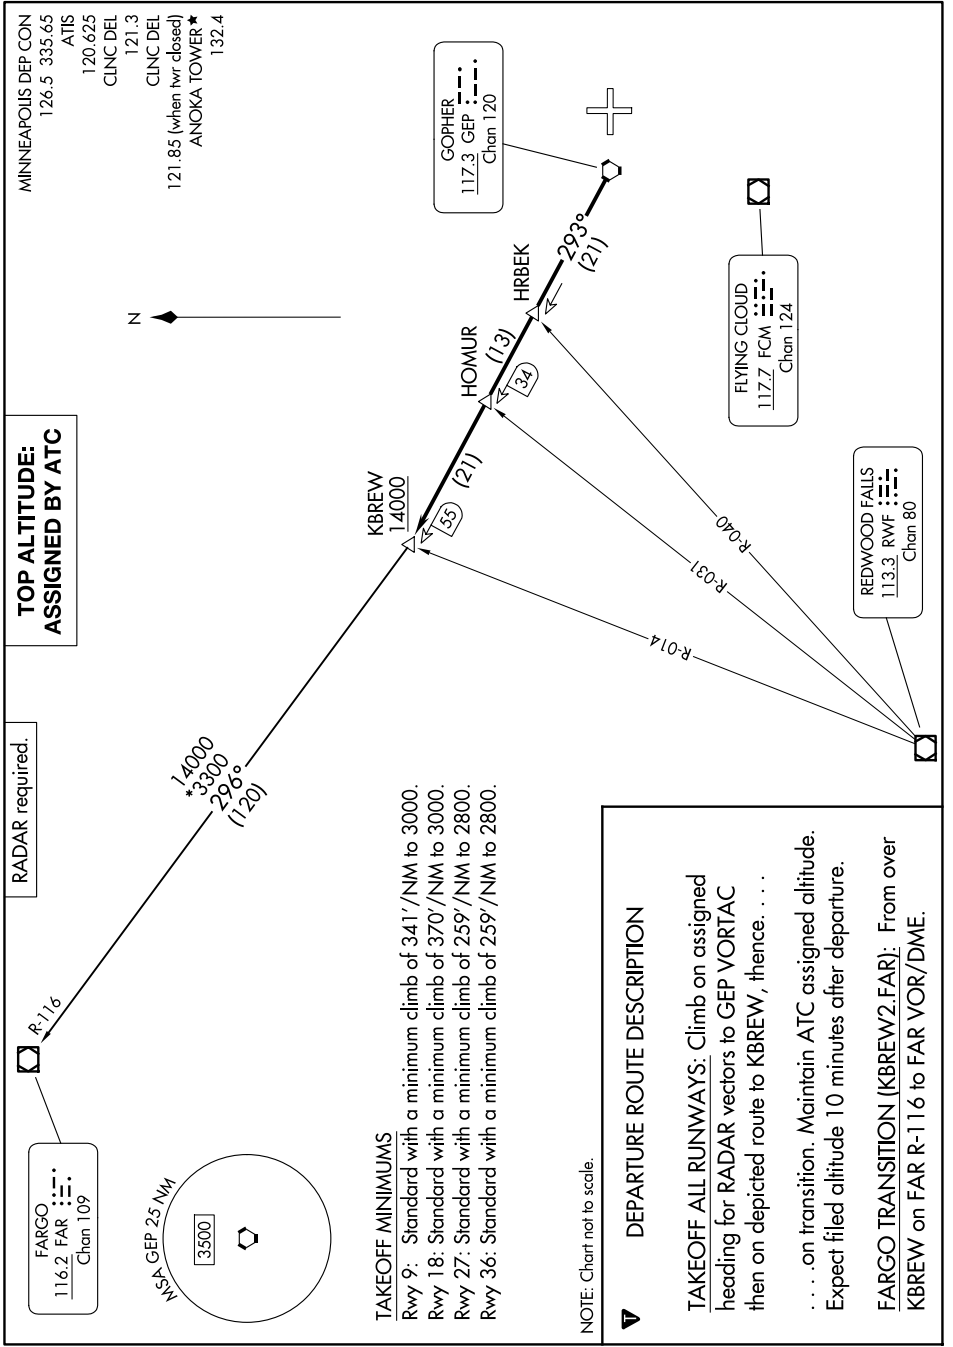

**(KBREW2.KBREW) 24137**  
**KBREW TWO DEPARTURE**

ANOKA COUNTY/BLAINE (JANES FLD) (A.N.E)  
 AL-5202 (FAA) MINNEAPOLIS, MINNESOTA

NC-1, 20 FEB 2025 to 20 MAR 2025

NC-1, 20 FEB 2025 to 20 MAR 2025

**(KBREW2.KBREW) 16MAY24**  
**KBREW TWO DEPARTURE**

ANOKA COUNTY/BLAINE (JANES FLD) (A.N.E)  
 MINNEAPOLIS, MINNESOTA