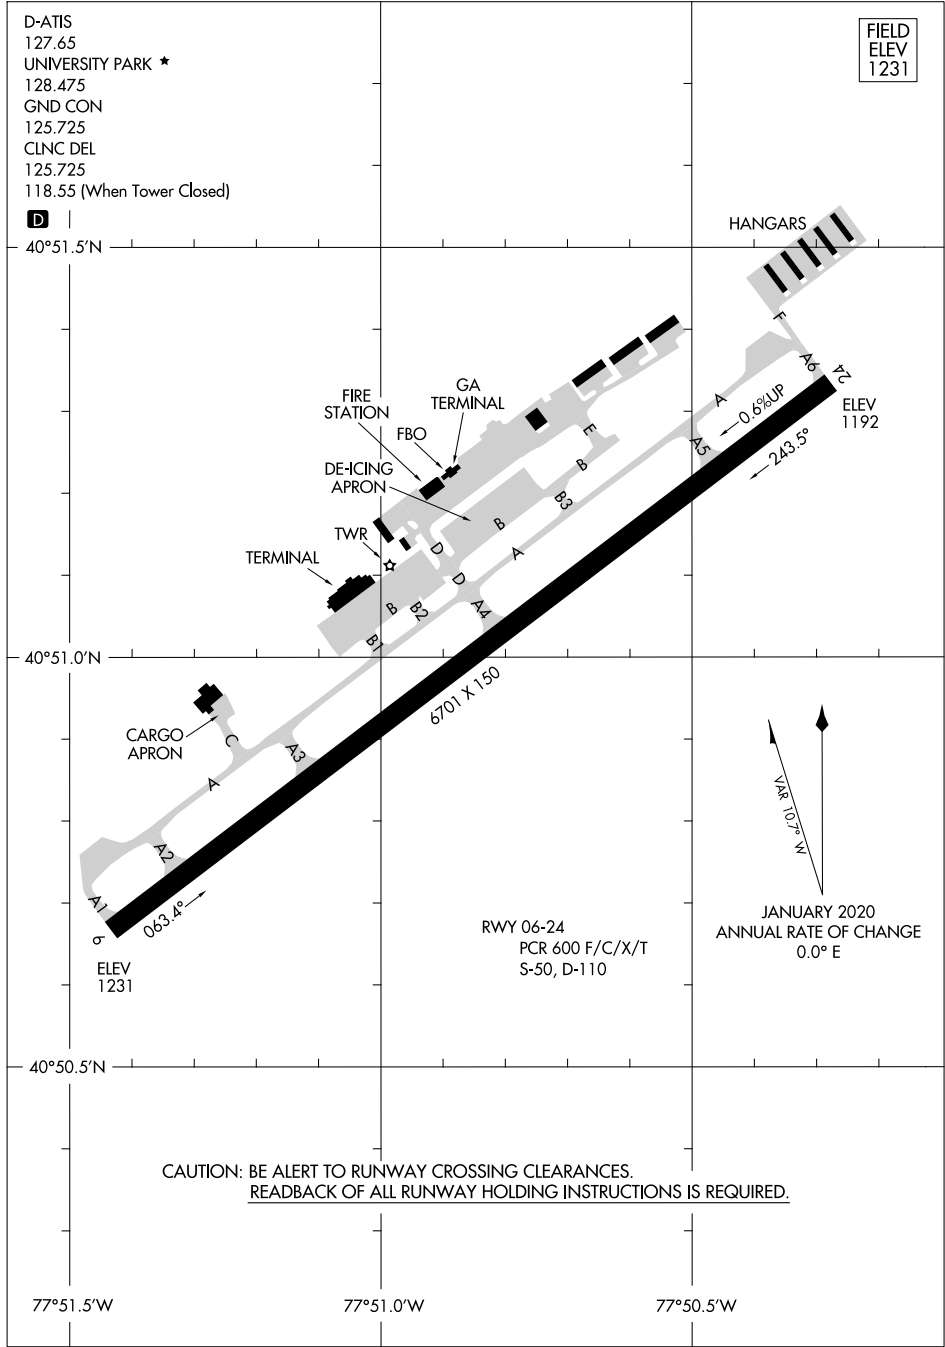

AIRPORT DIAGRAM

AL-5240 (FAA)

STATE COLLEGE RGNL (UNV)
STATE COLLEGE, PENNSYLVANIA

AIRPORT DIAGRAM

STATE COLLEGE, PENNSYLVANIA
STATE COLLEGE RGNL (UNV)

NE-4, 20 FEB 2025 to 20 MAR 2025