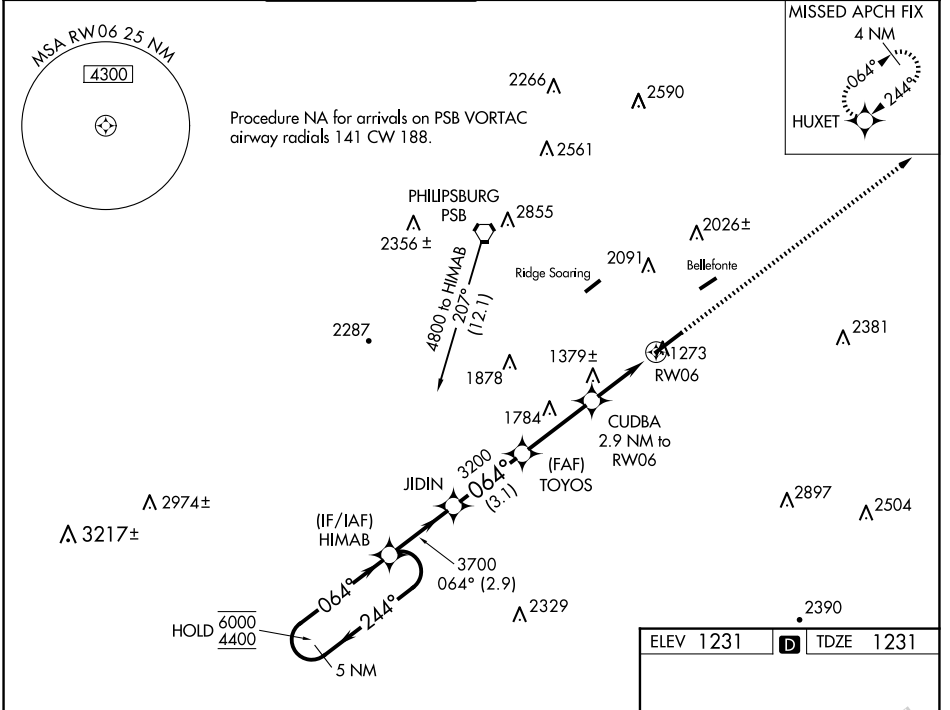

WAAS CH 87109 W06A	APP CRS 064°	Rwy Idg TDZE Apt Elev	6701 1231 1231
--	------------------------	-----------------------------	---

RNAV (GPS) RWY 6

STATE COLLEGE RGNL (UNV)

RNP APCH - GPS.		MISSED APPROACH: Climb to 4000 direct HUXET and hold.			
<p>Circling NA northwest of Rwy 6-24. For uncompensated Baro-VNAV systems, LNAV/VNAV NA below -17°C or above 54°C.</p>					

D-ATIS 127.65	NEW YORK CENTER 134.8 338.3	UNIVERSITY PARK TOWER ★ 128.475 (CTAF) 0	GND CON 125.725	CLNC DEL 125.725	CLNC DEL 118.55 (When lwr closed)	UNICOM 122.95
-------------------------	---------------------------------------	--	---------------------------	----------------------------	--	-------------------------

CATEGORY	A	B	C	D
LPV DA		1431-3/4	200 (200-3/4)	
LNAV/VNAV DA		1520-1	289 (300-1)	
LNAV MDA	1640-1	409 (500-1)	1640-1 1/8	409 (500-1 1/8)
CIRCLING	1640-1 409 (500-1)	1700-1 469 (500-1)	1980-2 1/4 749 (800-2 1/4)	2580-3 1349 (1400-3)

NE-4, 20 FEB 2025 to 20 MAR 2025

NE-4, 20 FEB 2025 to 20 MAR 2025