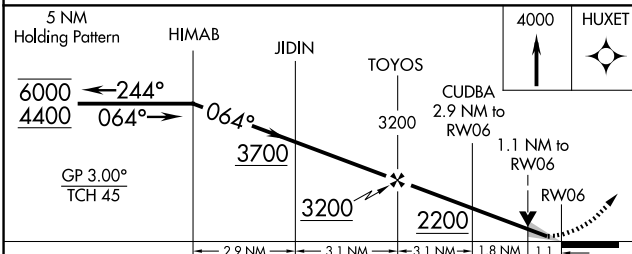

WAAS CH 87109 W06A	APP CRS 064°	Rwy Idg TDZE Apt Elev	6701 1231 1231
--	------------------------	-----------------------------	---

RNAV (GPS) RWY 6

STATE COLLEGE RGNL (UNV)

RNP APCH - GPS.		MISSED APPROACH: Climb to 4000 direct HUXET and hold.			
<p>Circling NA northwest of Rwy 6-24. For uncompensated Baro-VNAV systems, LNAV/VNAV NA below -17°C or above 54°C.</p>					

D-ATIS 127.65	NEW YORK CENTER 134.8 338.3	UNIVERSITY PARK TOWER ★ 128.475 (CTAF) 0	GND CON 125.725	CLNC DEL 125.725	CLNC DEL 118.55 (When lwr closed)	UNICOM 122.95
-------------------------	---------------------------------------	--	---------------------------	----------------------------	--	-------------------------

CATEGORY	A	B	C	D
LPV DA		1431-3/4	200 (200-3/4)	
LNAV/VNAV DA		1520-1	289 (300-1)	
LNAV MDA	1640-1	409 (500-1)	1640-1 1/8	409 (500-1 1/8)
CIRCLING	1640-1 409 (500-1)	1700-1 469 (500-1)	1980-2 1/4 749 (800-2 1/4)	2580-3 1349 (1400-3)