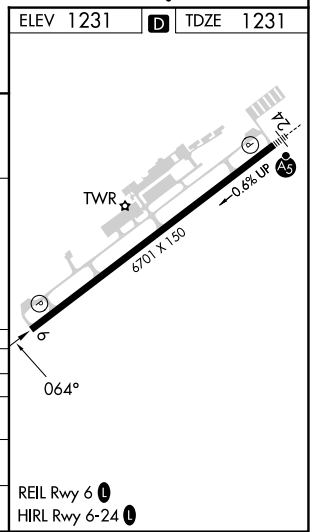

WAAS CH 87109 W06A	APP CRS 064°	Rwy Idg TDZE Apt Elev	6701 1231 1231
--	------------------------	-----------------------------	---

RNAV (GPS) RWY 6

STATE COLLEGE RGNL (UNV)

RNP APCH - GPS.		MISSED APPROACH: Climb to 4000 direct HUXET and hold.			
<p>Circling NA northwest of Rwy 6-24. For uncompensated Baro-VNAV systems, LNAV/VNAV NA below -17°C or above 54°C.</p>					

CATEGORY	A	B	C	D
LPV DA		1431-3/4	200 (200-3/4)	
LNAV/VNAV DA		1520-1	289 (300-1)	
LNAV MDA	1640-1	409 (500-1)	1640-1 1/8	409 (500-1 1/8)
CIRCLING	1640-1 409 (500-1)	1700-1 469 (500-1)	1980-2 1/4 749 (800-2 1/4)	2580-3 1349 (1400-3)