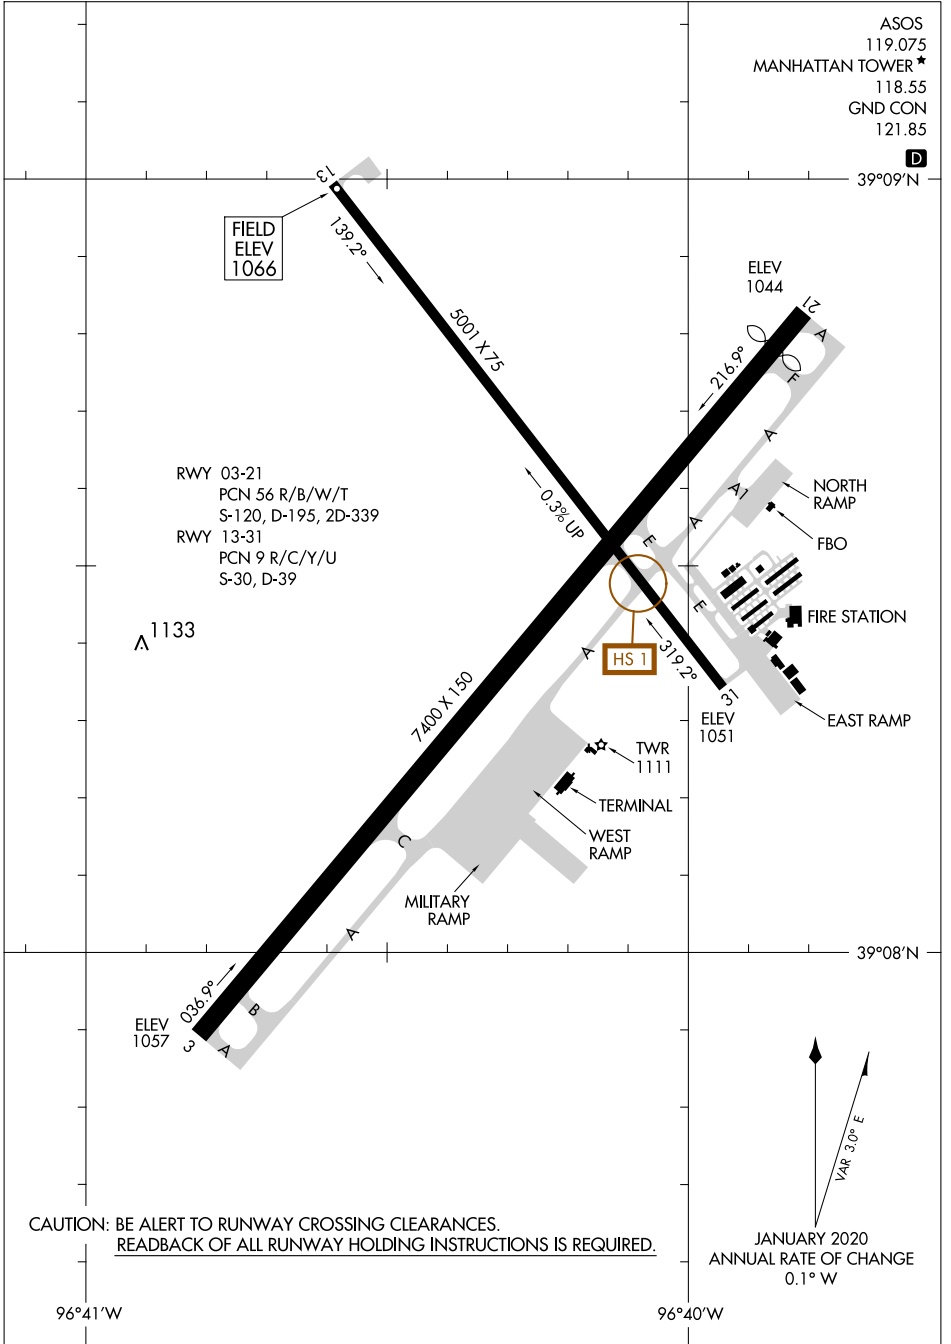

AIRPORT DIAGRAM

AL-5241 (FAA)

MANHATTAN RGNL (MHK)
MANHATTAN, KANSAS

NC-2, 20 FEB 2025 to 20 MAR 2025

NC-2, 20 FEB 2025 to 20 MAR 2025

AIRPORT DIAGRAM

MANHATTAN, KANSAS
MANHATTAN RGNL (MHK)