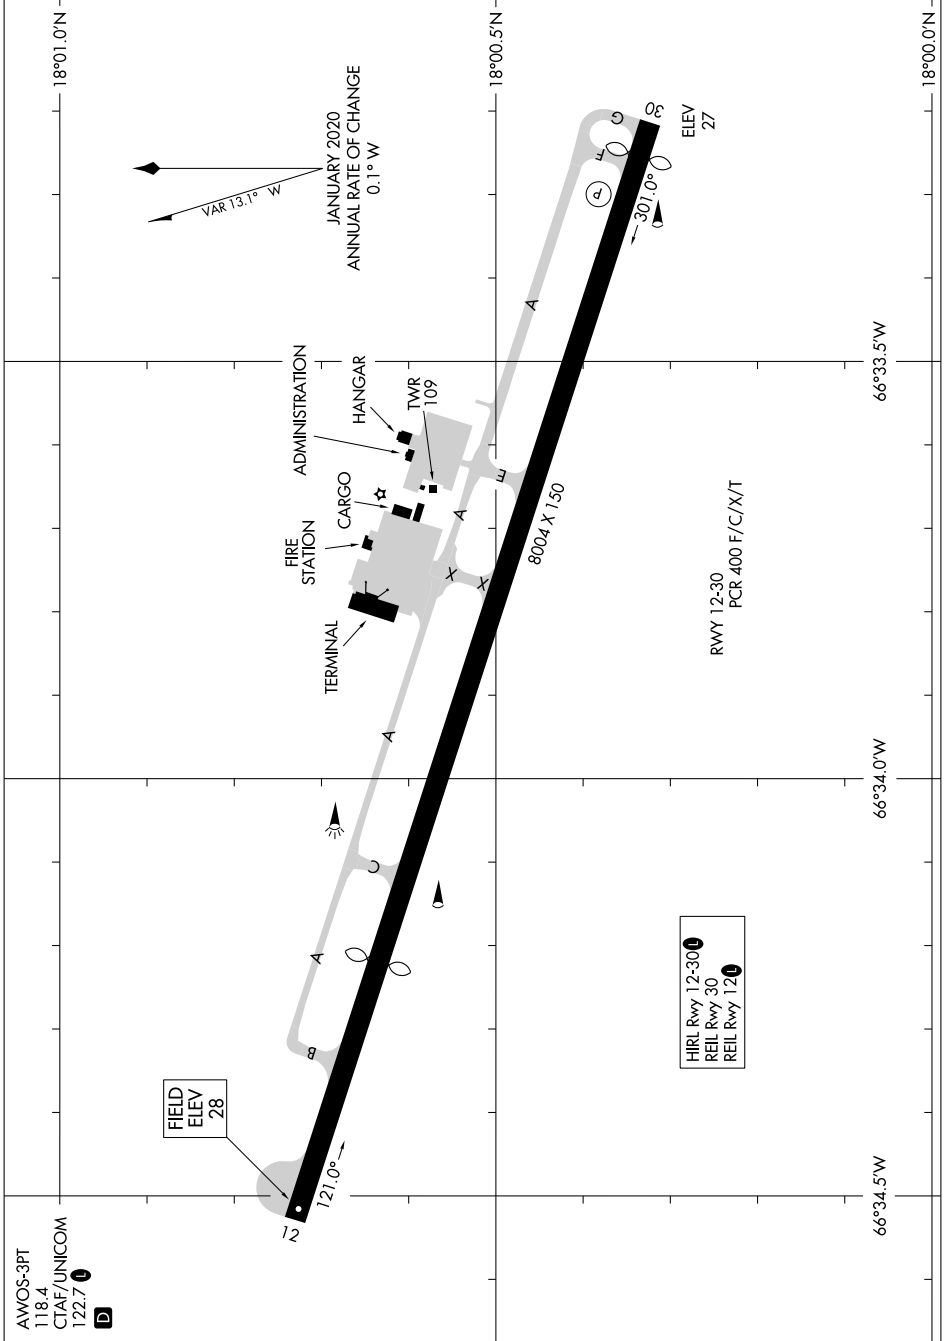

AIRPORT DIAGRAM

AL-5248 (FAA)

MERCEDITA (PSE)(TJPS)
PONCE, PUERTO RICO

SE-3, 20 FEB 2025 to 20 MAR 2025

66°33.5'W

66°34.0'W

66°34.5'W

SE-3, 20 FEB 2025 to 20 MAR 2025

AIRPORT DIAGRAM

PONCE, PUERTO RICO
MERCEDITA (PSE)(TJPS)